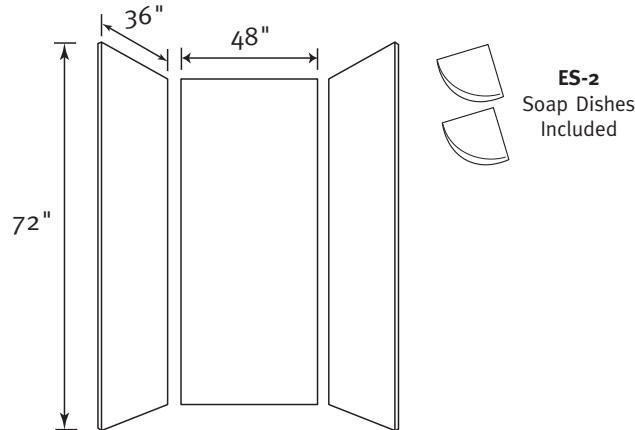

- Reinforced solid surface means color and texture run all the way through and cannot wear away.
- Will not mold or mildew, no grout to clean.
- Ideal for remodeling, panels glue up over existing surface.
- Coordinates with other Swanstone bath products.
- Can be easily trimmed to fit any shower application.
- Widest range of sizes to fit most any project.
- Heat resistant—walls can handle steamer units.
- Compression molding means superior durability.

Model MK 72-3648

 Designed to fit floors 36" deep x 48" wide or smaller, including
 36" x 36", 37" x 38", 34" x 48", 34" x 42" and 32" x 48"

SPECIFICATIONS
MK72-3648 Multi-Kits

Model	Part	Nominal Dimensions	Ship Wt. Lb.	Ship FedEx	Carton Dims. In.	Cu. Ft.
MK72-3648	MK723648	36"D x 48"W x 72"H	144	—	102 x 54 x 4	12.75

Kit Includes: Two side panels, one back panel, two corner soap dishes and installation materials.

Packaging: Packed in individual carton with convenient handles and palletized.

ACCESSORIES

See pages 59-60 for complete listing of all wall accessories.