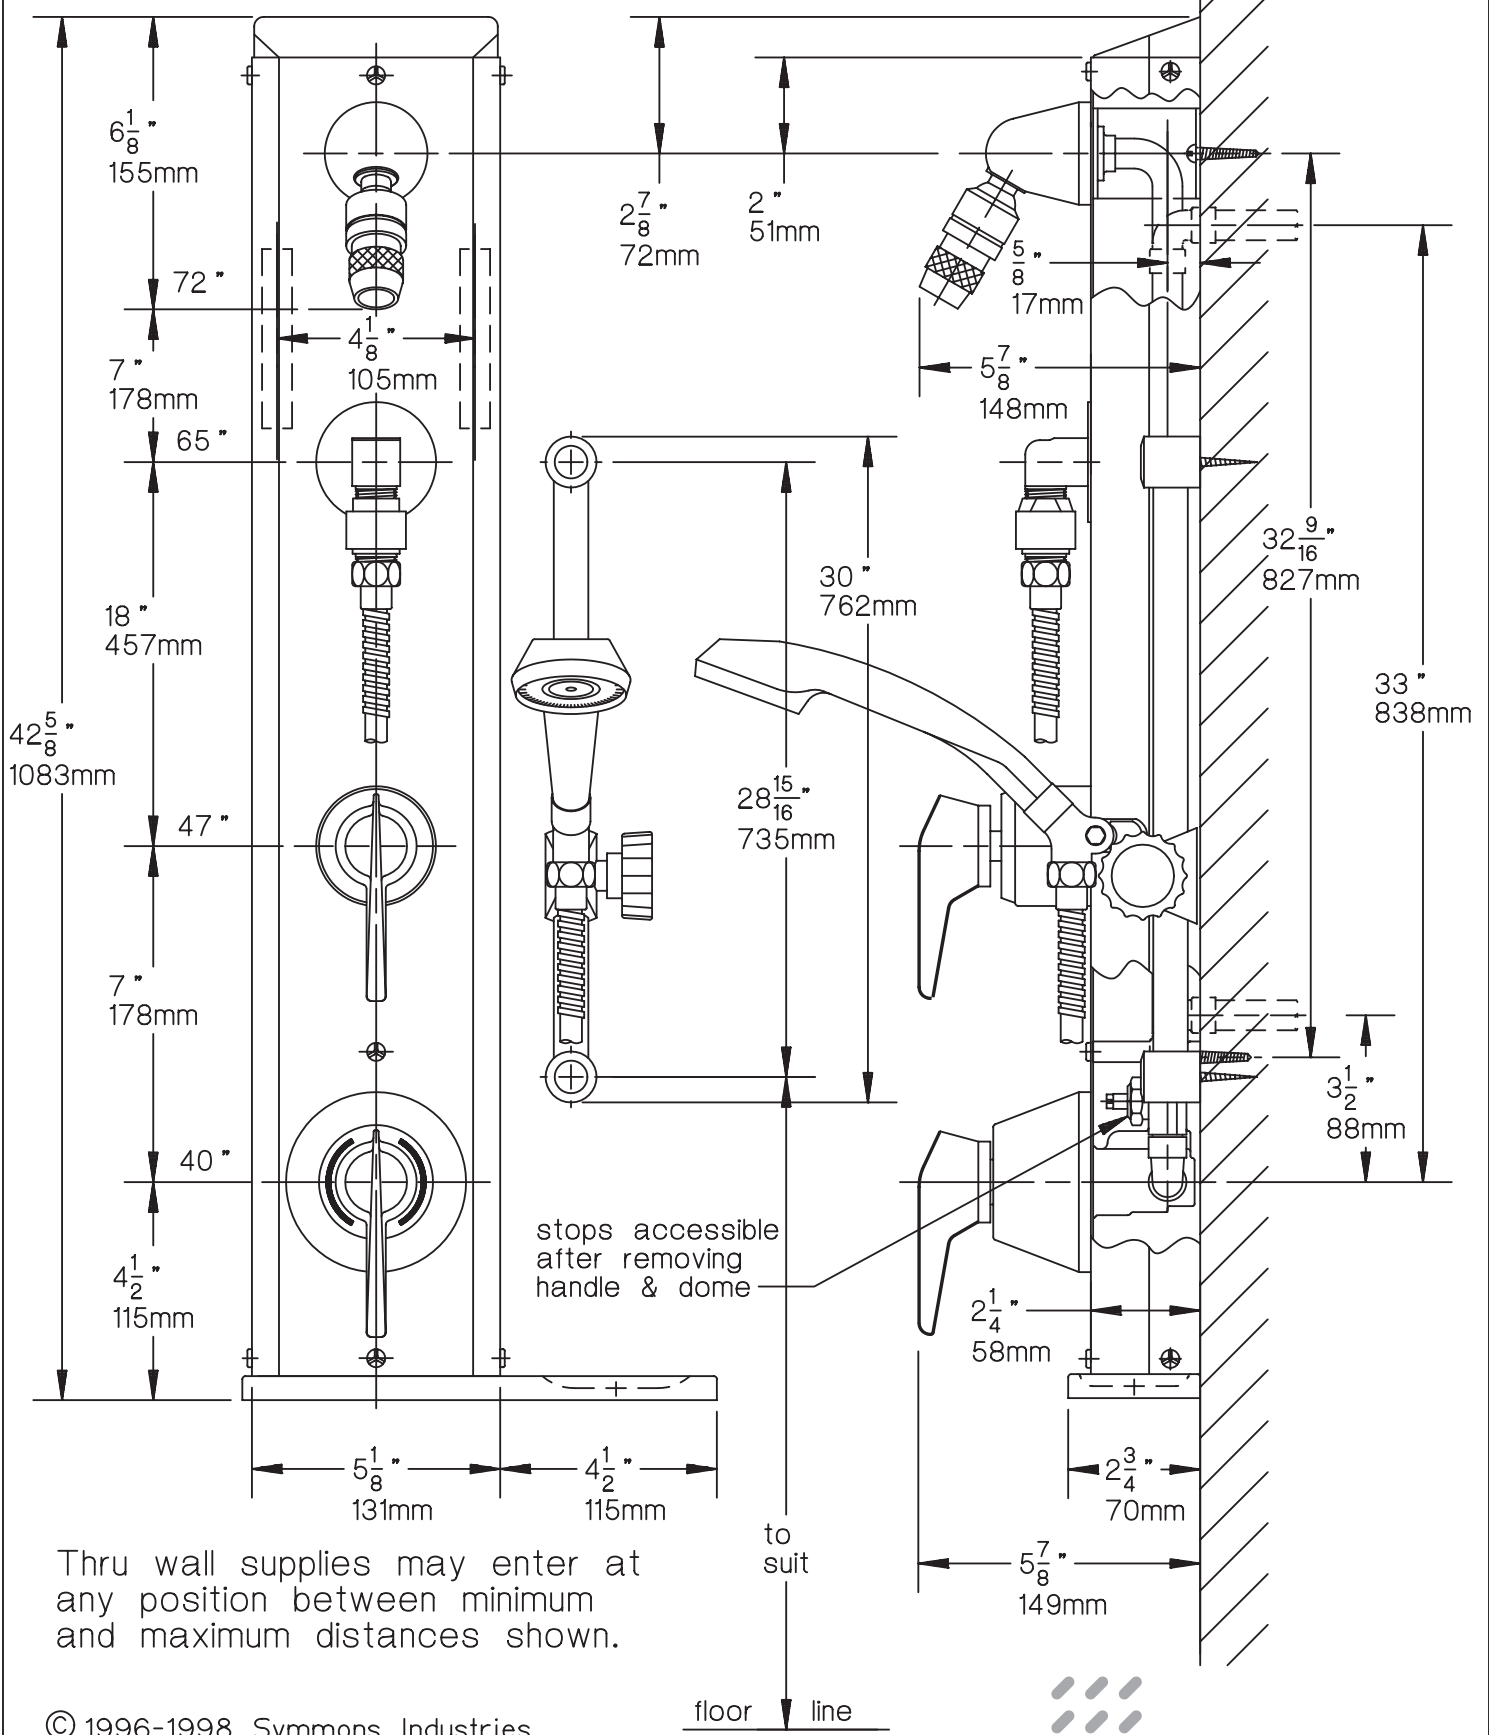

#1-902S-FSB HYDAPIPE UNIT

Thru wall supplies may enter at any position between minimum and maximum distances shown.

© 1996-1998 Symmons Industries
 31 Brooks Drive, Braintree, MA 02184-3804
 Tel: 1-800-SYMMONS, (781) 848-2250
 Fax: 1-800-961-9621, (781) 843-3849
 Website: www.symmons.com