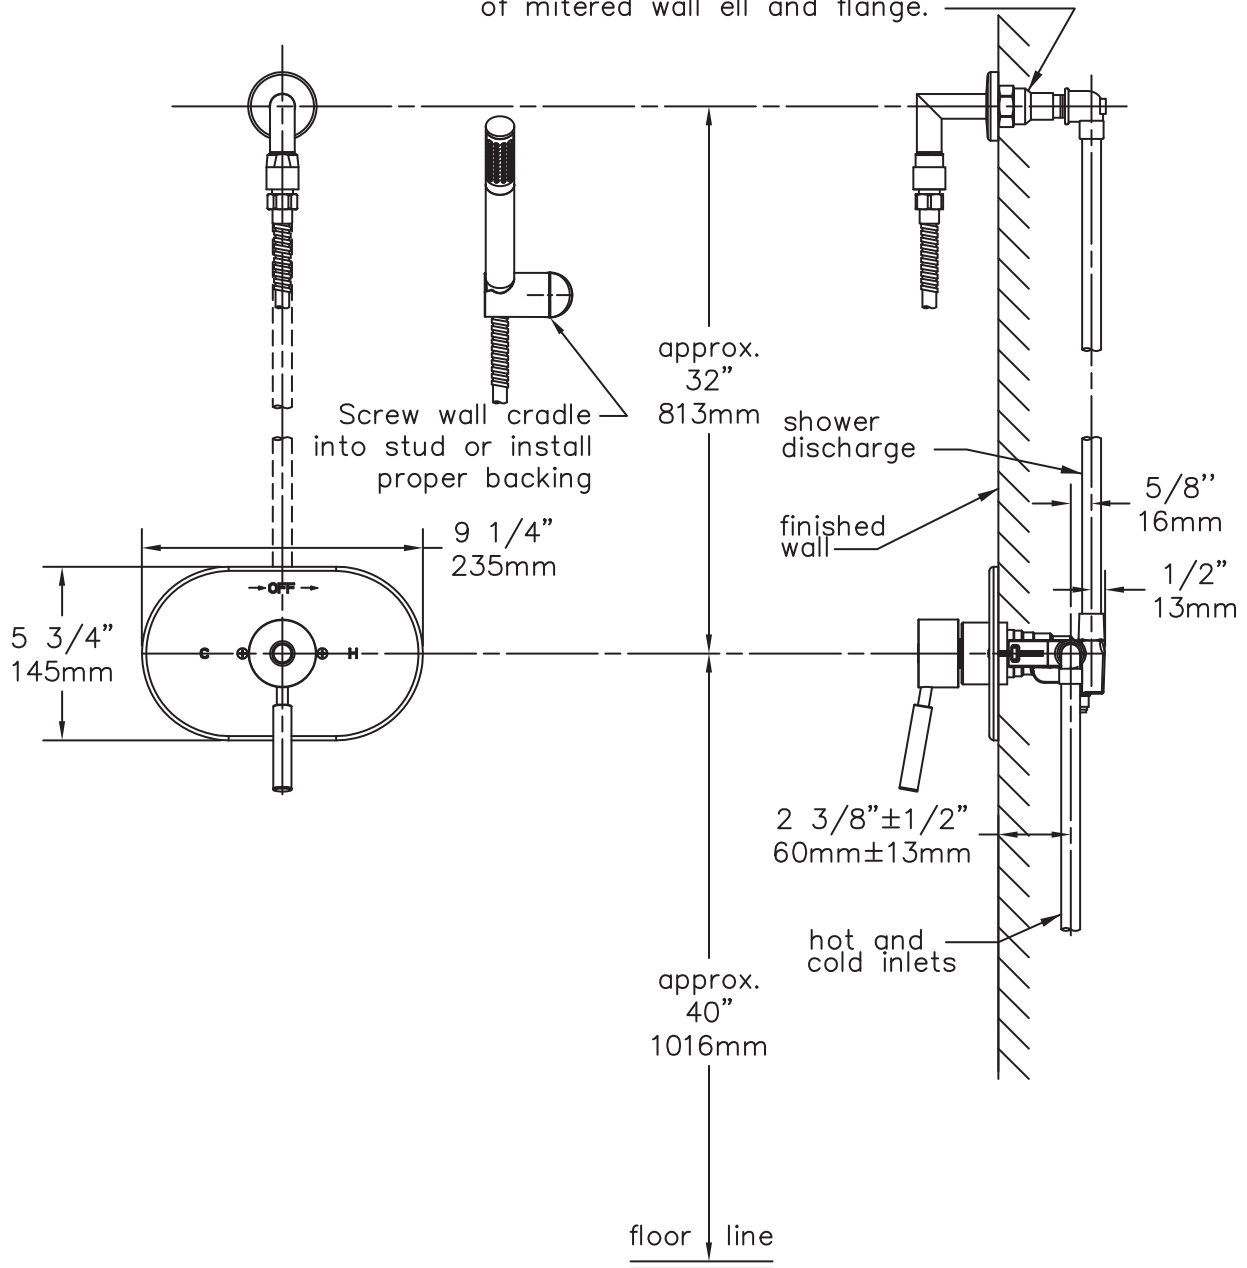

SYMMONS® Sereno™

Hand Shower System 4303

Specification Submittal

Feature Highlights

- Symmons hand shower system with lever handles.
 - Symmons Temptrol® pressure balancing mixing valve with adjustable stop screw to limit handle turn.
 - Wall/hand shower with 5 foot flexible metal hose, in-line vacuum breaker, wall connection and cradle for hand shower mounting
 - Flow rate 2.5 gpm (9.5 L/min)
 - Metal construction with polished chrome finish
-

Standards / Certifications

ASME A112.18.1-2005/CSA B125.1-05

Warranty

- Limited Lifetime - to the original end purchaser in consumer installations.
- 5 years - for commercial installations

Dimensions *Sereno Hand Shower System, 4303*

Female 1/2" NPT thread must be recessed 7/8" (22mm) min. 2" (51mm) max. from finished wall for proper installation of mitered wall ell and flange.

Note: Dimensions subject to change without notice.