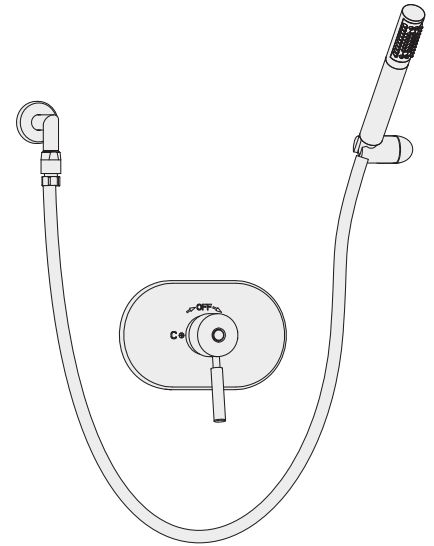

SYMMONS® Sereno™

Hand Shower System 4303

Specification Submittal

Feature Highlights

- Symmons hand shower system with lever handles.
 - Symmons Temptrol® pressure balancing mixing valve with adjustable stop screw to limit handle turn.
 - Wall/hand shower with 5 foot flexible metal hose, in-line vacuum breaker, wall connection and cradle for hand shower mounting
 - Flow rate 2.5 gpm (9.5 L/min)
 - Metal construction with polished chrome finish
-

Model Numbers

- 4303Hand Shower System with Symmons Temptrol® pressure balancing mixing valve p/n 4000-BODY
 - 4303-TRMTrim only, valve must be ordered separately
 - 4000-BODY Symmons Temptrol® pressure balancing mixing valve without trim
 - 4000-X-BODY ...Symmons Temptrol® pressure balancing mixing valve without trim. Valve includes integral service stops to allow water shut-off for service.
-

Finish Options

Append appropriate -suffix to model number.

- STN Satin nickel finish

Options / Modifications

Append appropriate -suffix to model number.

- IPS 1/2 inch female IPS connections on Symmons Temptrol® mixing valve
 - X Symmons Temptrol® pressure balancing mixing valve includes integral service stops to allow water shut-off for service, p/n 4000-X-BODY. (Option only applies when ordering model 4303.)
-

Female 1/2" NPT thread must be recessed 7/8" (22mm) min. 2" (51mm) max. from finished wall for proper installation of mitered wall ell and flange.

Note: Dimensions subject to change without notice.