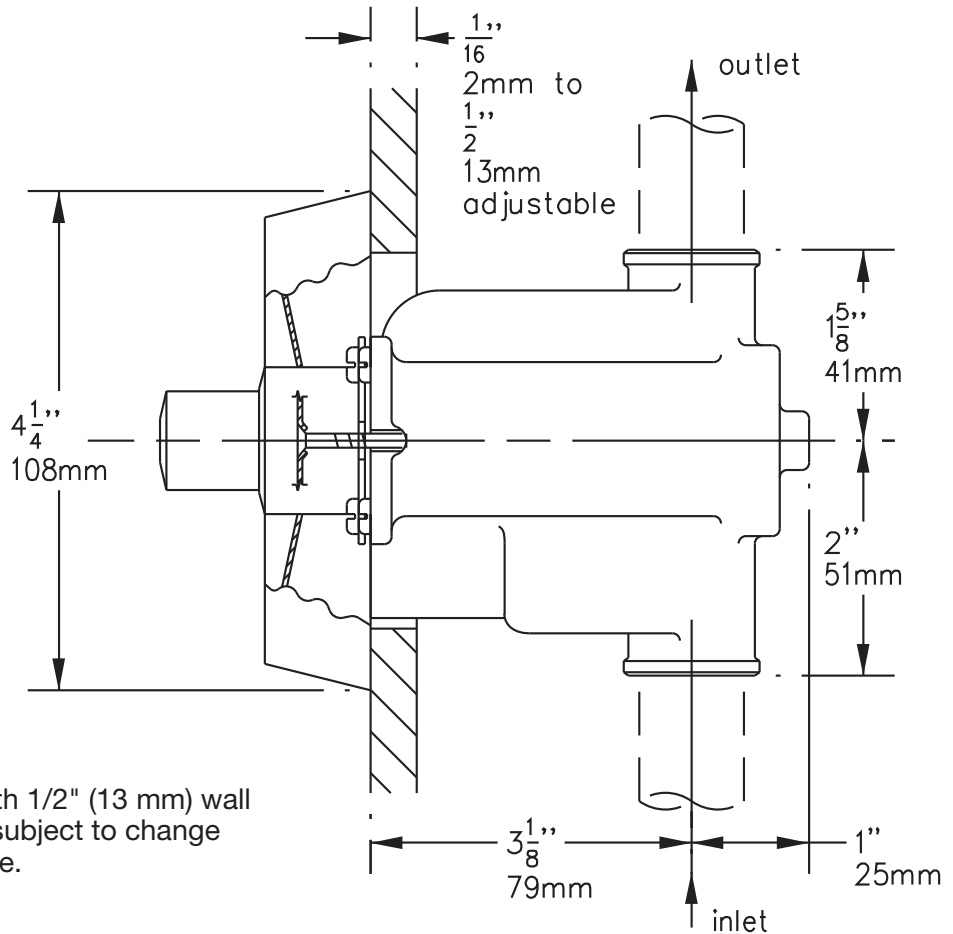

Location:

Showeroff Shower Limiter Valve 4-428 Specification Submittal

Model Numbers

- 4-428 Showeroff Shower limiter valve

Warranty

- Limited Lifetime - to the original end purchaser in residential / consumer installations.
- 5 years - for commercial installations

Feature Highlights

- Showeroff limiter valve for steel walls
- Integral service stop for shutting water off when servicing valve cartridge
- 1/2 inch IPS back connections
- Vandal resistant mounting fasteners, recessed hex socket type.

Dimensions Showeroff Shower Valve, 4-428

Note: (1) Illustrated with 1/2" (13 mm) wall
(2) Dimensions subject to change without notice.