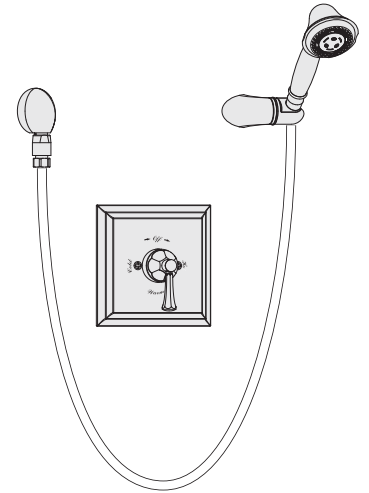

Location:

SYMMONS® Canterbury™

Hand Shower System 4503

Specification Submittal

Feature Highlights

- Symmons hand shower system with lever handles.
- Symmons Temptrol® pressure balancing mixing valve with adjustable stop screw to limit handle turn.
- Wall/hand shower with 5 foot flexible metal hose, in-line vacuum breaker, wall connection and cradle for hand shower mounting
- Flow rate 2.5 gpm (9.5 L/min)
- Metal construction with polished chrome finish

Model Numbers

- 4503Hand Shower System with Symmons Temptrol® pressure balancing mixing valve p/n 4000-BODY
- 4503-TRMTrim only, valve must be ordered separately
- 4000-BODY Symmons Temptrol® pressure balancing mixing valve without trim
- 4000-X-BODY ...Symmons Temptrol® pressure balancing mixing valve without trim. Valve includes integral service stops to allow water shut-off for service.

Finish Options / Modifications

Append appropriate -suffix to model number.

- STN Satin nickel
 - Polished chrome (standard finish)

Options / Modifications

Append appropriate -suffix to model number.

- IPS 1/2 inch female IPS connections on Symmons Temptrol® mixing valve
- X Symmons Temptrol® pressure balancing mixing valve includes integral service stops to allow water shut-off for service, p/n 4000-X-BODY. (Option only applies when ordering model 4503.)
- 2.0 2.0 (7.6 L/min) Flow rate restrictor
- 1.5 1.5 (5.7 L/min) Flow rate restrictor