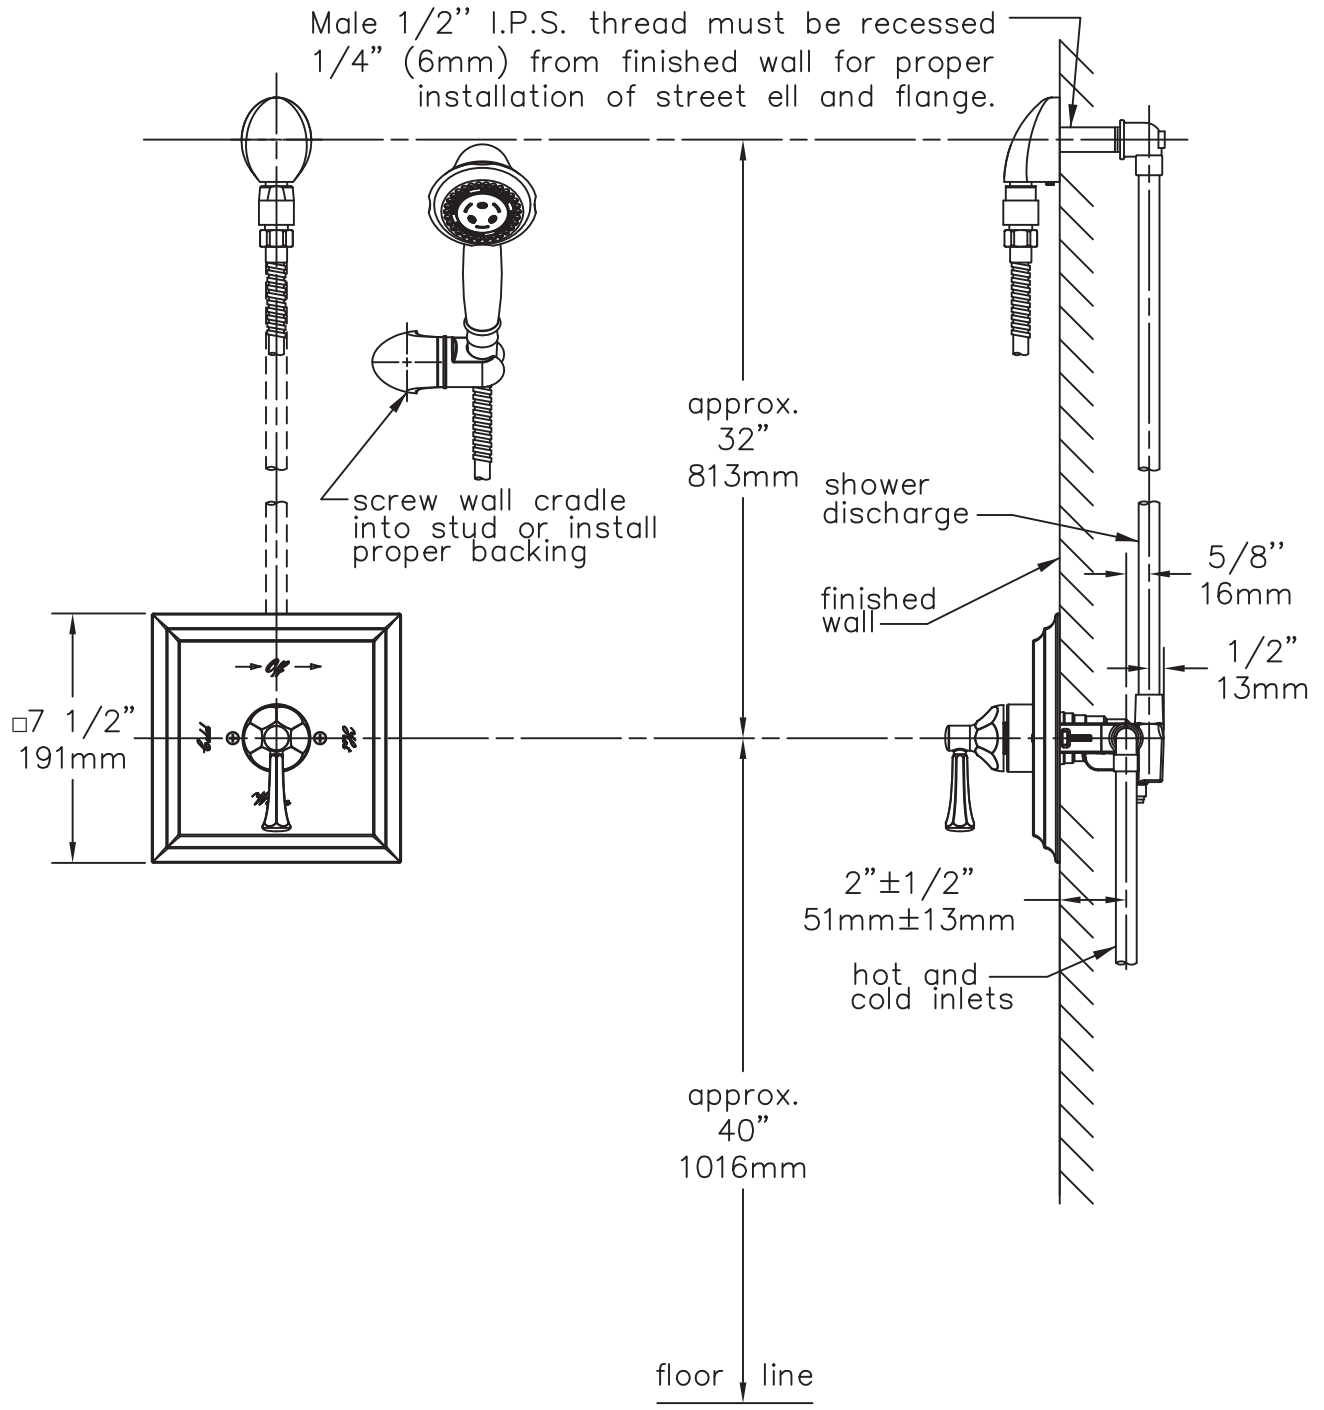

Location:

SYMMONS® Canterbury™

Hand Shower System 4503

Specification Submittal

Feature Highlights

- Symmons hand shower system with lever handles.
- Symmons Temptrol® pressure balancing mixing valve with adjustable stop screw to limit handle turn.
- Wall/hand shower with 5 foot flexible metal hose, in-line vacuum breaker, wall connection and cradle for hand shower mounting
- Flow rate 2.5 gpm (9.5 L/min)
- Metal construction with polished chrome finish

Model Numbers

- 4503Hand Shower System with Symmons Temptrol® pressure balancing mixing valve p/n 4000-BODY
- 4503-TRMTrim only, valve must be ordered separately
- 4000-BODY Symmons Temptrol® pressure balancing mixing valve without trim
- 4000-X-BODY ...Symmons Temptrol® pressure balancing mixing valve without trim. Valve includes integral service stops to allow water shut-off for service.

Finish Options / Modifications

Append appropriate -suffix to model number.

- STN Satin nickel
 - Polished chrome (standard finish)

Options / Modifications

Append appropriate -suffix to model number.

- IPS 1/2 inch female IPS connections on Symmons Temptrol® mixing valve
- X Symmons Temptrol® pressure balancing mixing valve includes integral service stops to allow water shut-off for service, p/n 4000-X-BODY. (Option only applies when ordering model 4503.)
- 2.0 2.0 (7.6 L/min) Flow rate restrictor
- 1.5 1.5 (5.7 L/min) Flow rate restrictor

Note: Dimensions subject to change without notice.