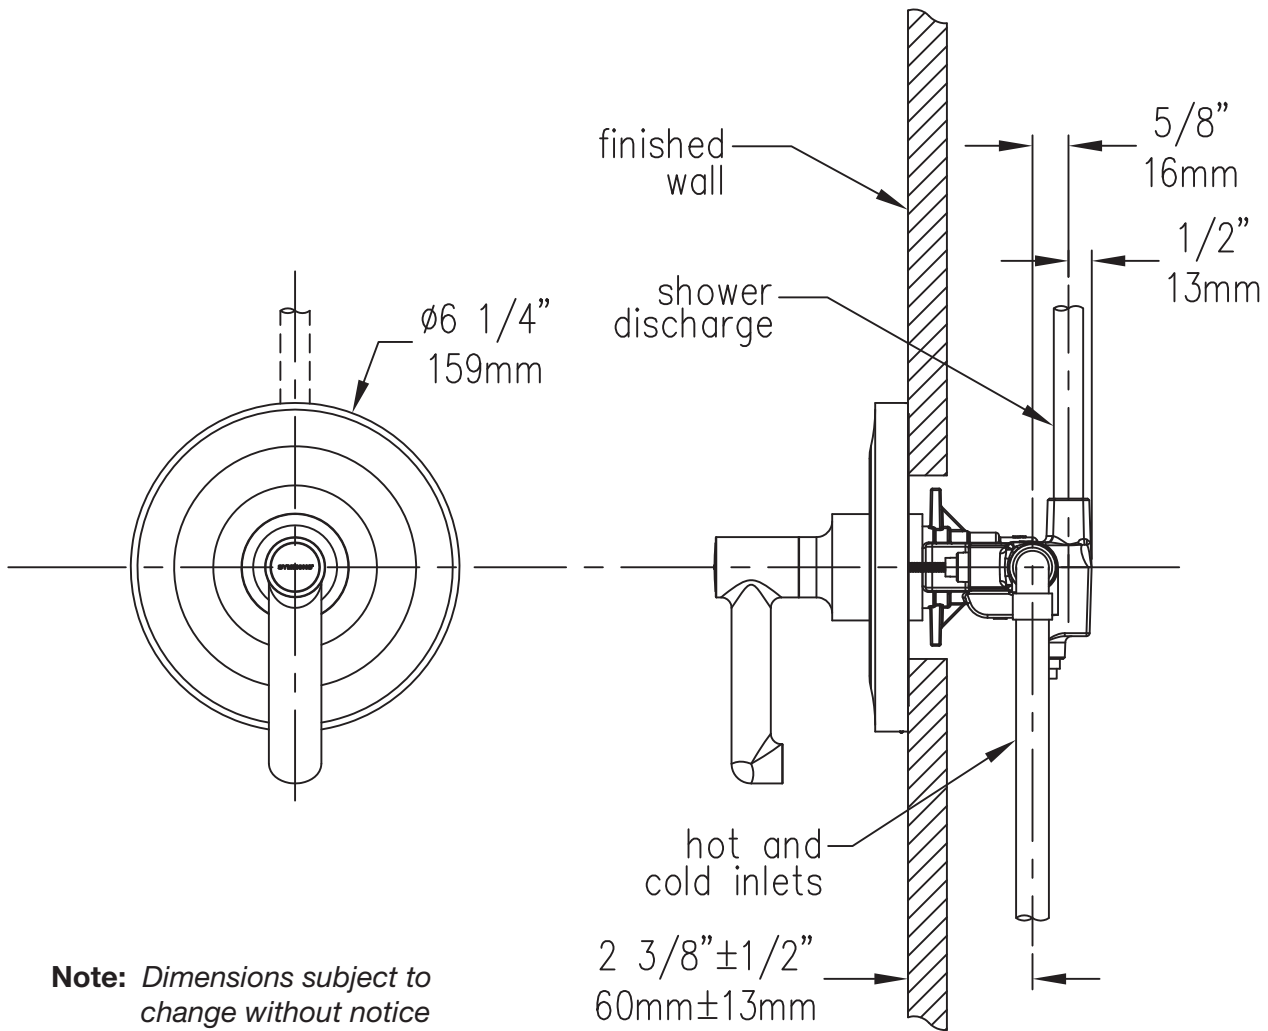

Model Numbers

- 5300
Shower Valve System with Symmons Temptrol® pressure-balancing mixing valve p/n 4000-BODY
- 5300-TRM
Trim only, mixing valve ordered separately
- 4000-BODY
Symmons Temptrol® mixing valve without trim
- 4000-X-BODY
Symmons Temptrol® mixing valve without trim. Valve includes integral service stops to allow water shut-off for service

- IPS 1/2 inch female IPS connections on Symmons Temptrol® mixing valve
- X Symmons Temptrol® mixing valve includes integral service stops to allow water shut-off for service, p/n 4000-X-BODY. (Option only applies when ordering model 5300)
- REV Reverse coring in valve for back to back installations; hot on right, cold on left, (available with (-X) integral stops only)

Note: Dimensions subject to change without notice