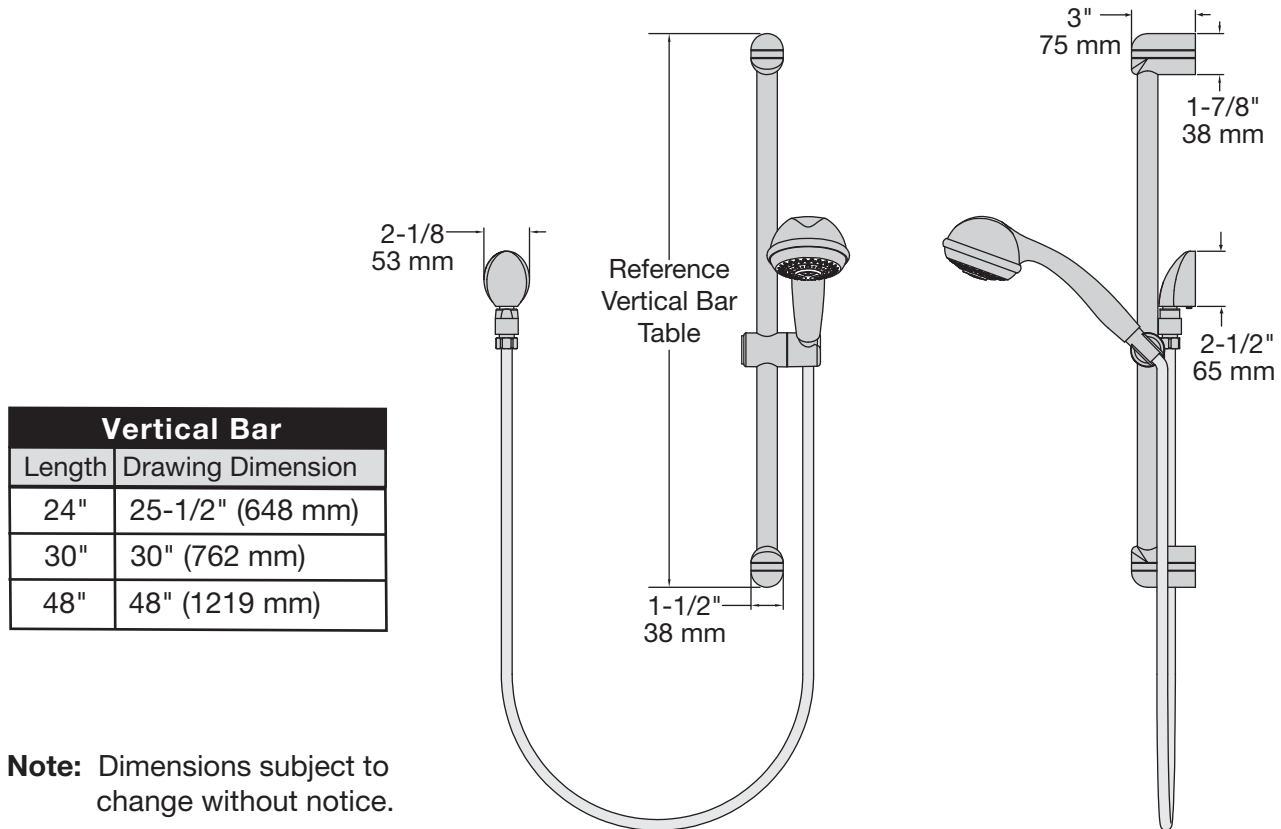

Euro-Flo™ Hand Shower, H321-V

Specification Submittal

Feature Highlights

- Euro-Flo™ single function hand shower with full drenching spray head
- 5 foot flexible metal hose with in-line vacuum breaker,, wall connection and flange
- Standard flow rate at 2.5 gpm (9.5 L/Min)
- 30 inch vertical bar with adjustable slide (chrome finish only).
- Polished chrome finish

Options

Append appropriate suffix to model number.

- BRS Radiance® polished brass finish (brass finish ships with 24 inch vertical bar)
- STN Radiance® satin finish (satin finish ships with 24 inch vertical bar)
- QD Quick-disconnect for hand shower hose
- 48 48 inch vertical bar (chrome finish only)
- 1.5 1.5 gpm (5.7 L/min) flow rate restrictor
- 2.0 2.0 gpm (7.8 L/min) flow rate restrictor

Dimensions Euro-Flo™ Hand Shower, H321-V

Note: Dimensions subject to change without notice.

Symmons Industries, Inc. ■ 31 Brooks Drive ■ Braintree, MA 02184
 (800) 796-6667, (781) 848-2250 ■ Fax (800) 961-9621, (781) 843-3849
 Website: www.symmons.com ■ Email: customerservice@symmons.com