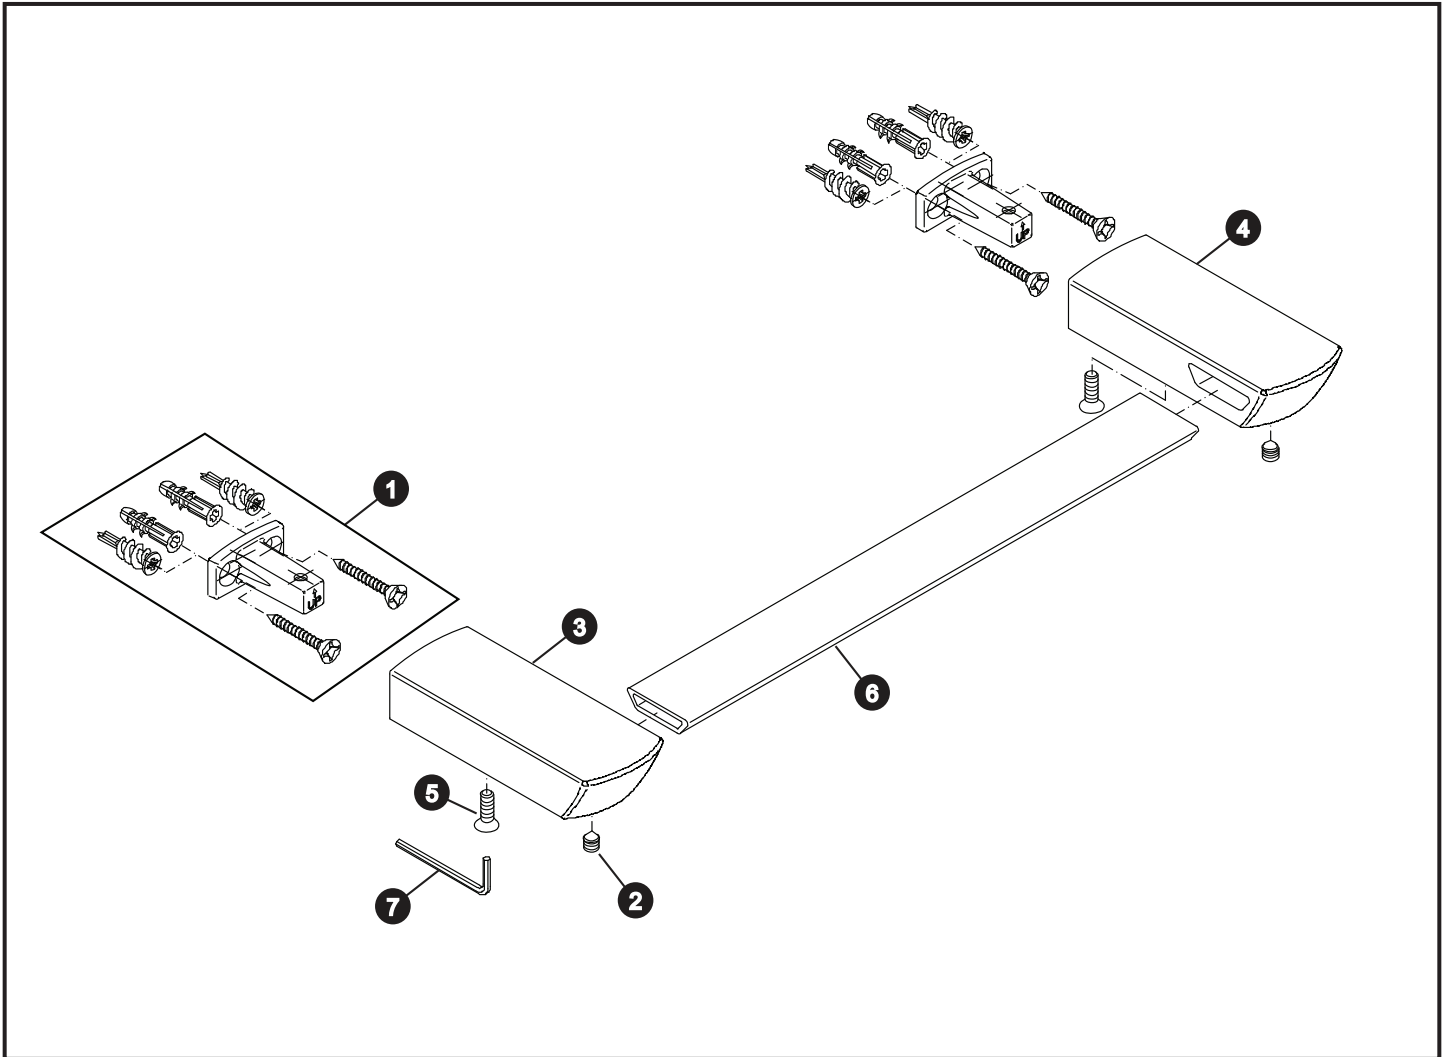

Soirée® Towel Bar

LEGEND	
\$\$	DENOTES FINISH
#CP	Polished Chrome
#BN	Brushed Nickel
#PN	Polished Nickel
#PB	Polished Brass

Item	Part	Description
1	THP4284	Mounting Hardware
2	THP4014	Set Screw
3	THP4327#\$\$	Escutcheon (Left)
4	THP4328#\$\$	Escutcheon (Right w/TOTO)
5	6BU4125#\$\$	Set Screw
6	THP4329#\$\$	Bar
7	-----	Hex Wrench