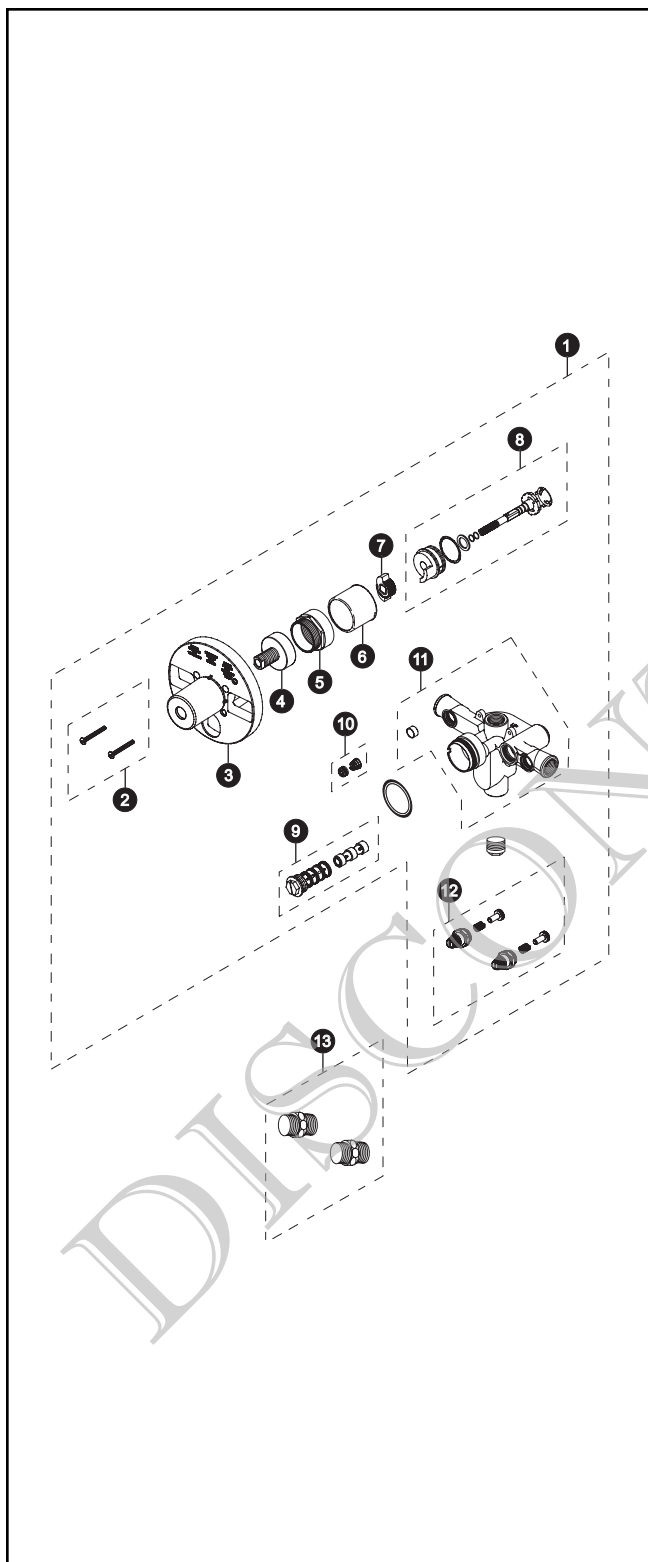

## Pressure Balance Valve Without Diverter for Shower Only Trim

Item	Part	Description
1	THU4196	Body Assembly
2	6BU4004	Screw Set
3	9AU4002	Plastic Guard Set
4	2BU4003	Nut
5	6BU4010	Cap
6	3EU4025	Sleeve
7	THU4141	Temperature Limiting Device Set
8	THU4127	Cartridge
9	THU4126	Pressure Balance Spool
10	THU4129	Seat & Spring
11	THU4197	Valve Body
12	THU4125	Check Stop Set
13	6BU4007	Connector (2 pieces)

### Product Number Explanations

**Shower Valve**

- (T) Fitting
- (S) Bath & Shower Faucet
- (P) Pressure Balance
- (T) Without Diverter