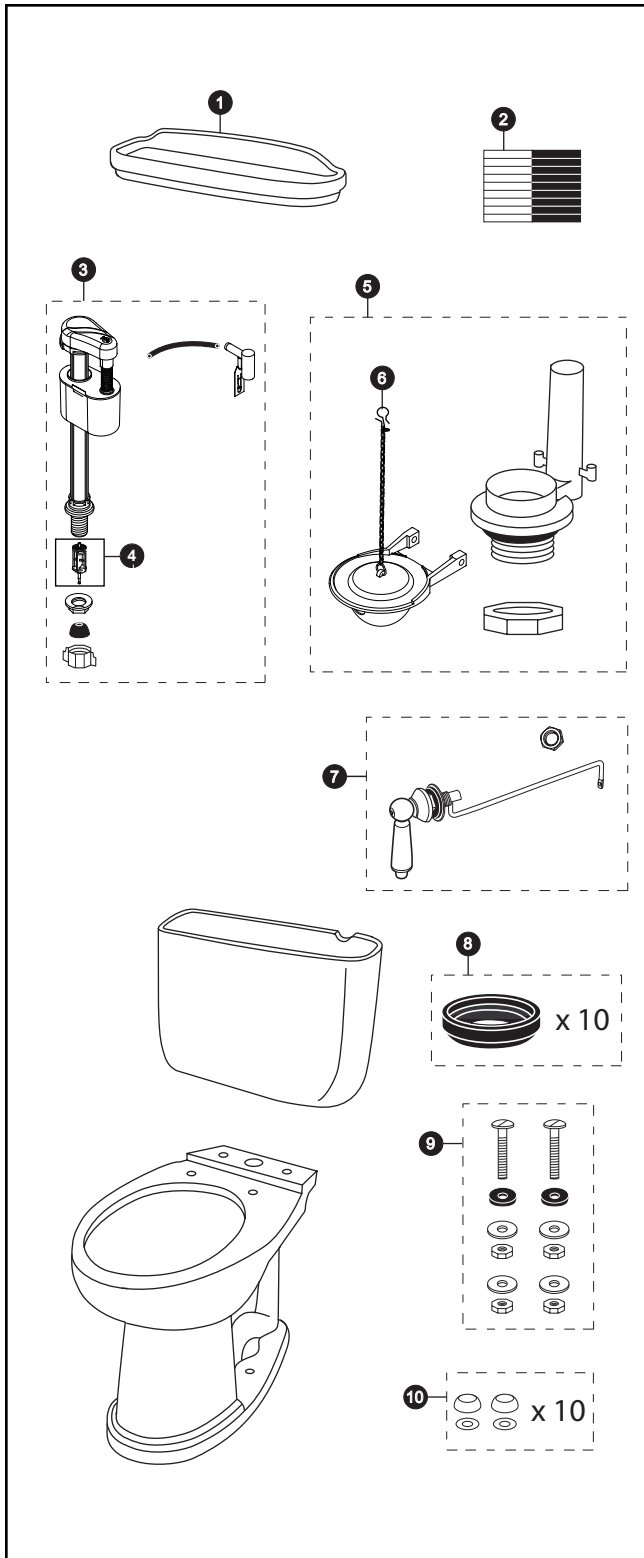

CST754SF

CST754SF
ST753S
C754SF

Dartmouth® 1.6 Gpf Toilet, Elongated, G-Max®, 12" Rough-In, Universal Height

Actual product may differ slightly from illustration.

Item	Part	Description
1	TCU753CR#01	Tank Lid w/ Velcro Tape
	TCU753CR#03	Tank Lid w/ Velcro Tape
	TCU753CR#04	Tank Lid w/ Velcro Tape
	TCU753CR#11	Tank Lid w/ Velcro Tape
	TCU753CR#12	Tank Lid w/ Velcro Tape
	TCU753CR#51	Tank Lid w/ Velcro Tape
2	THU107	Velcro Tape
3	TSU16A	Fill Valve
4	THU229	Fill Valve Filter
5	THU129Z-3	Flush Valve
6	THU175S	Flapper w/ Chain
7	THU141#01	Trip Lever
	THU141#03	Trip Lever
	THU141#04	Trip Lever
	THU141#12	Trip Lever
	THU141#51	Trip Lever
	THU141#BN	Trip Lever
	THU141#CP	Trip Lever
	THU141#PB	Trip Lever
8	THU131	Tank to Bowl Gaskets (for 10 toilets)
9	TSU01D	Tank Mounting Kit
10	THU098#01	Bolt Cap Sets (for 10 toilets) for #01 & #11
	THU098#03	Bolt Cap Sets (for 10 toilets) for #03 & #12
	THU098#04	Bolt Cap Sets (for 10 toilets)
	THU098#51	Bolt Cap Sets (for 10 toilets)

Note: THU141 has Left Hand threads.

Product Number Explanations

Two-Piece Toilet

(CST) Gravity Type Toilet
(754) Model
(S) G-Max®
(F) Universal Height

Tank

(ST) Tank
(753) Model
(S) G-Max®

Bowl

(C) Bowl
(754) Model
(S) G-Max®
(F) Universal Height

Colors

(#01) Cotton
(#03) Bone
(#04) Gray
(#11) Colonial White
(#12) Sedona Beige
(#51) Ebony

Finishes

(#BN) Brushed Nickel
(#CP) Chrome Plated
(#PB) Polished Brass