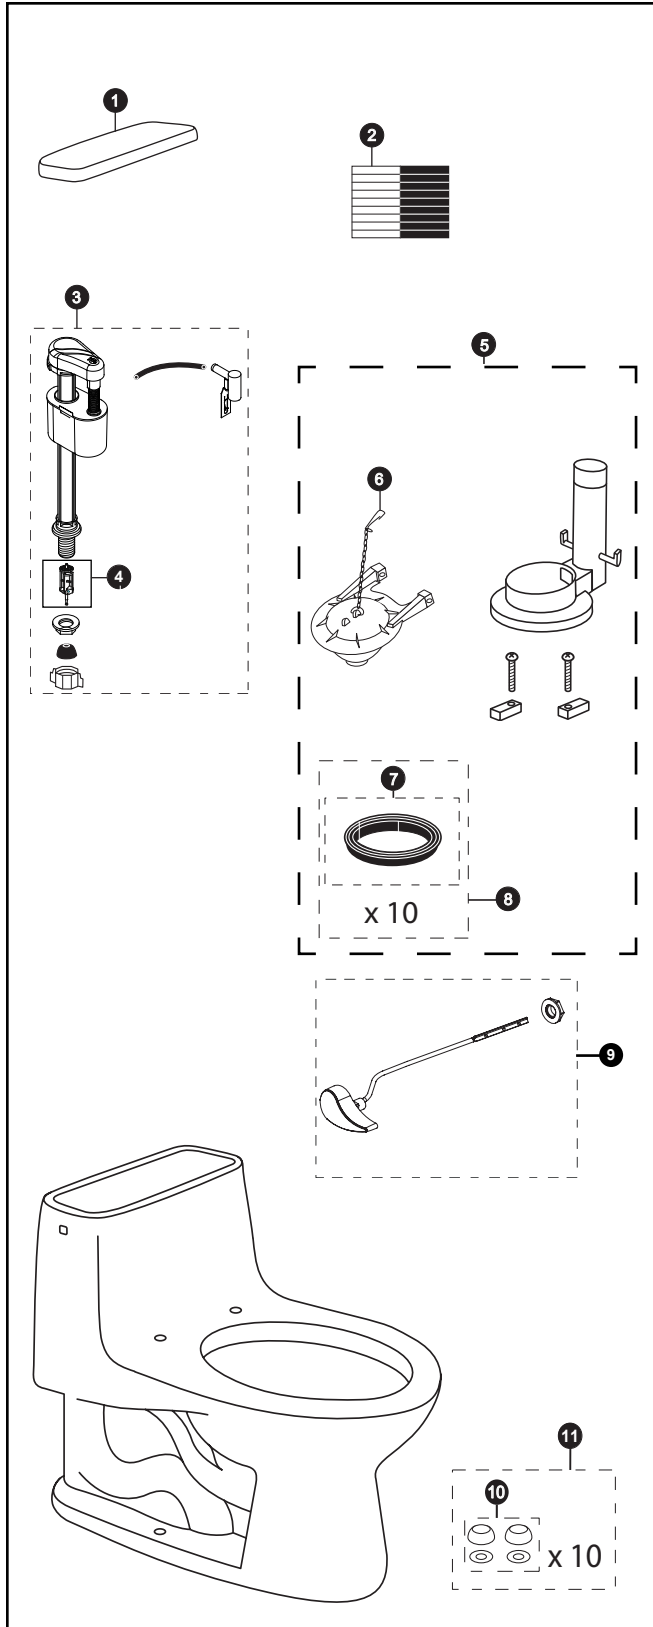

MS853113

MS853113
CST853

Ultimate® 1.6 Gpf Toilet, Round, Power Gravity®, 12" Rough-In

Item	Part	Description
1	TCU854CRP#01	Tank Lid w/ Velcro Tape
	TCU854CRP#03	Tank Lid w/ Velcro Tape
	TCU854CRP#04	Tank Lid w/ Velcro Tape
	TCU854CRP#11	Tank Lid w/ Velcro Tape
	TCU854CRP#12	Tank Lid w/ Velcro Tape
	TCU854CRP#51	Tank Lid w/ Velcro Tape
2	THU107	Velcro Tape
3	TSU17A	Fill Valve
4	TSU229	Fill Valve Filter
5	THU002Z	Flush Valve Assembly w/ Flapper
6	THU140S	Flapper w/ Chain
7	9BU002E	Flush Valve Gasket (1 Piece)
8	THU097	Flush Valve Gasket (10 Pieces)
9	THU004#01	Trip Lever
	THU004#03	Trip Lever
	THU004#04	Trip Lever
	THU004#11	Trip Lever
	THU004#12	Trip Lever
	THU004#51	Trip Lever
10	THU098#01	Bolt Cap & Base - Cotton
	THU098#03	Bolt Cap & Base - Bone
	THU098#04	Bolt Cap & Base - Gray
	THU098#11	Bolt Cap & Base - Colonial White
	THU098#12	Bolt Cap & Base - Sedona Beige
	THU098#51	Bolt Cap & Base - Ebony
11	THU044S#01	Bolt Cap Set - Cotton
	THU044S#03	Bolt Cap Set - Bone
	THU044S#04	Bolt Cap Set - Gray
	THU044S#11	Bolt Cap Set - Colonial White
	THU044S#12	Bolt Cap Set - Sedona Beige
	THU044S#51	Bolt Cap Set - Ebony

Product Number Explanations

One-Piece Toilet

(MS) Toilet & Seat Combination
(853) Toilet Model
(113) Seat Model

One-Piece Toilet

(CST) Gravity Type Toilet
(853) Model

Colors

(#01) Cotton
(#03) Bone
(#04) Gray
(#11) Colonial White
(#12) Sedona Beige
(#51) Ebony