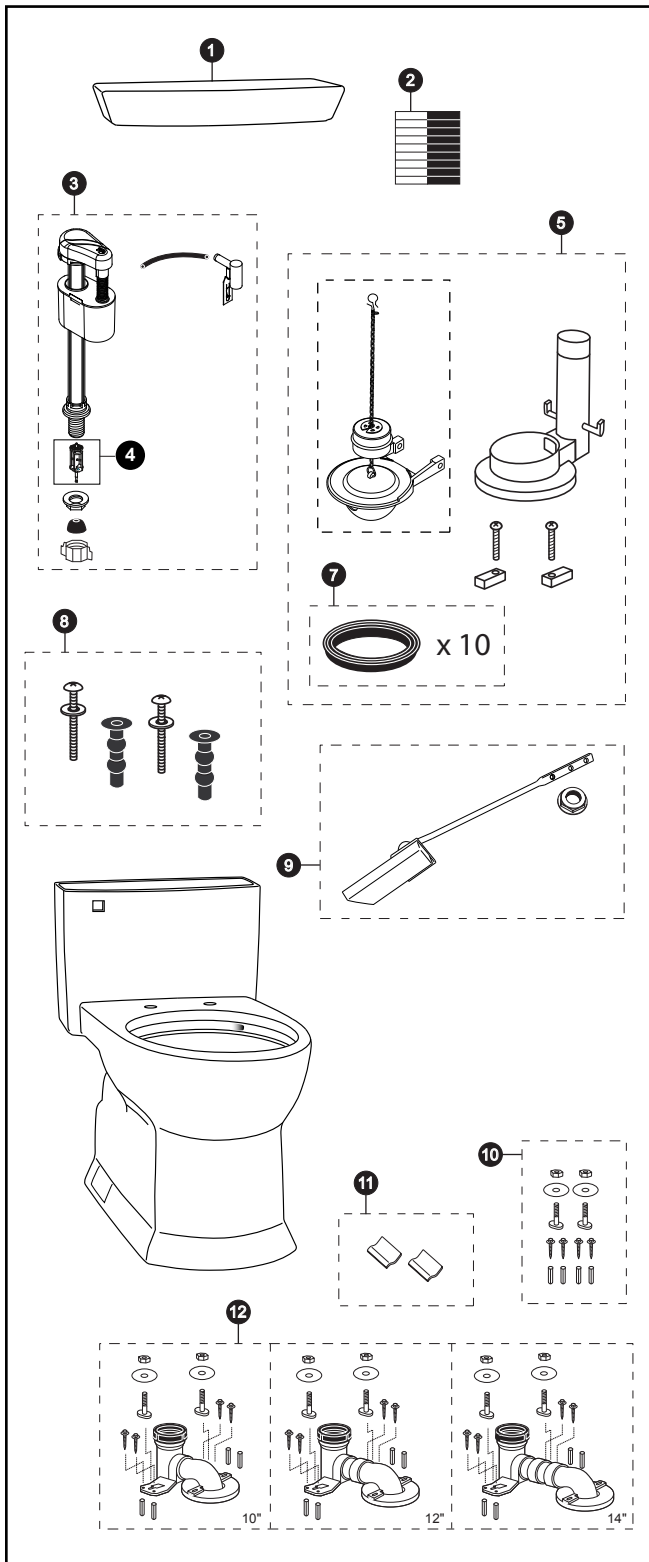

MS964214CEFG

MS964214CEFG
CST964CEFG

Eco Soirée® 1.28 Gpf Toilet, Elongated, Cyclone® Flush, UniFit Rough-In Universal Height

Item	Part	Description
1	TCU964CRE#01	Tank Lid w/ Velcro Tape - Cotton
	TCU964CRE#03	Tank Lid w/ Velcro Tape - Bone
	TCU964CRE#11	Tank Lid w/ Velcro Tape - Colonial White
	TCU964CRE#12	Tank Lid w/ Velcro Tape - Sedona Beige
	TCU964CRE#51	Tank Lid w/ Velcro Tape - Ebony
2	THU107	Velcro Tape
3	TSU25A	Fill Valve w/ Tube and Refill Linker
4	THU229	Fill Valve Filter
5	THU249W-2	Flush Valve Assembly
6	THU299S	Flapper w/ Float
7	THU097	Flush Valve Gaskets (10 Pieces)
8	THU651N	Top Mounting Seat Hardware
9	THU225#CP	Trip Lever
	THU225#BN	Trip Lever
	THU225#PN	Trip Lever
	THU225#PB	Trip Lever
10	THU020N	Rough-In Mounting Hardware Kit
11	TCU964CV#01	Cover Plate Set w/ Velcro Tape - Cotton
	TCU964CV#03	Cover Plate Set w/ Velcro Tape - Bone
	TCU964CV#11	Cover Plate Set w/ Velcro Tape - Colonial White
	TCU964CV#12	Cover Plate Set w/ Velcro Tape - Sedona Beige
	TCU964CV#51	Cover Plate Set w/ Velcro Tape - Ebony
12	TSU03W.10	UniFit - 10" Rough-In
	TSU03W.12	UniFit - 12" Rough-In
	TSU03W.14	UniFit - 14" Rough-In

Product Number Explanations

One-Piece Toilet

(MS) Toilet & Seat Combination
(964) Toilet Model
(214) Seat Model
(C) Cyclone® Flush
(E) E-Max®
(F) Universal Height
(G) Sanagloss®

Colors

(#01) Cotton
(#03) Bone
(#11) Colonial White
(#12) Sedona Beige
(#51) Ebony

One-Piece Toilet

(CST) Gravity Type Toilet
(964) Model
(C) Cyclone® Flush
(E) E-Max®
(F) Universal Height
(G) Sanagloss®

Finishes

(#CP) Chrome Plated
(#BN) Brushed Nickel
(#PN) Polished Nickel
(#PB) Polished Brass