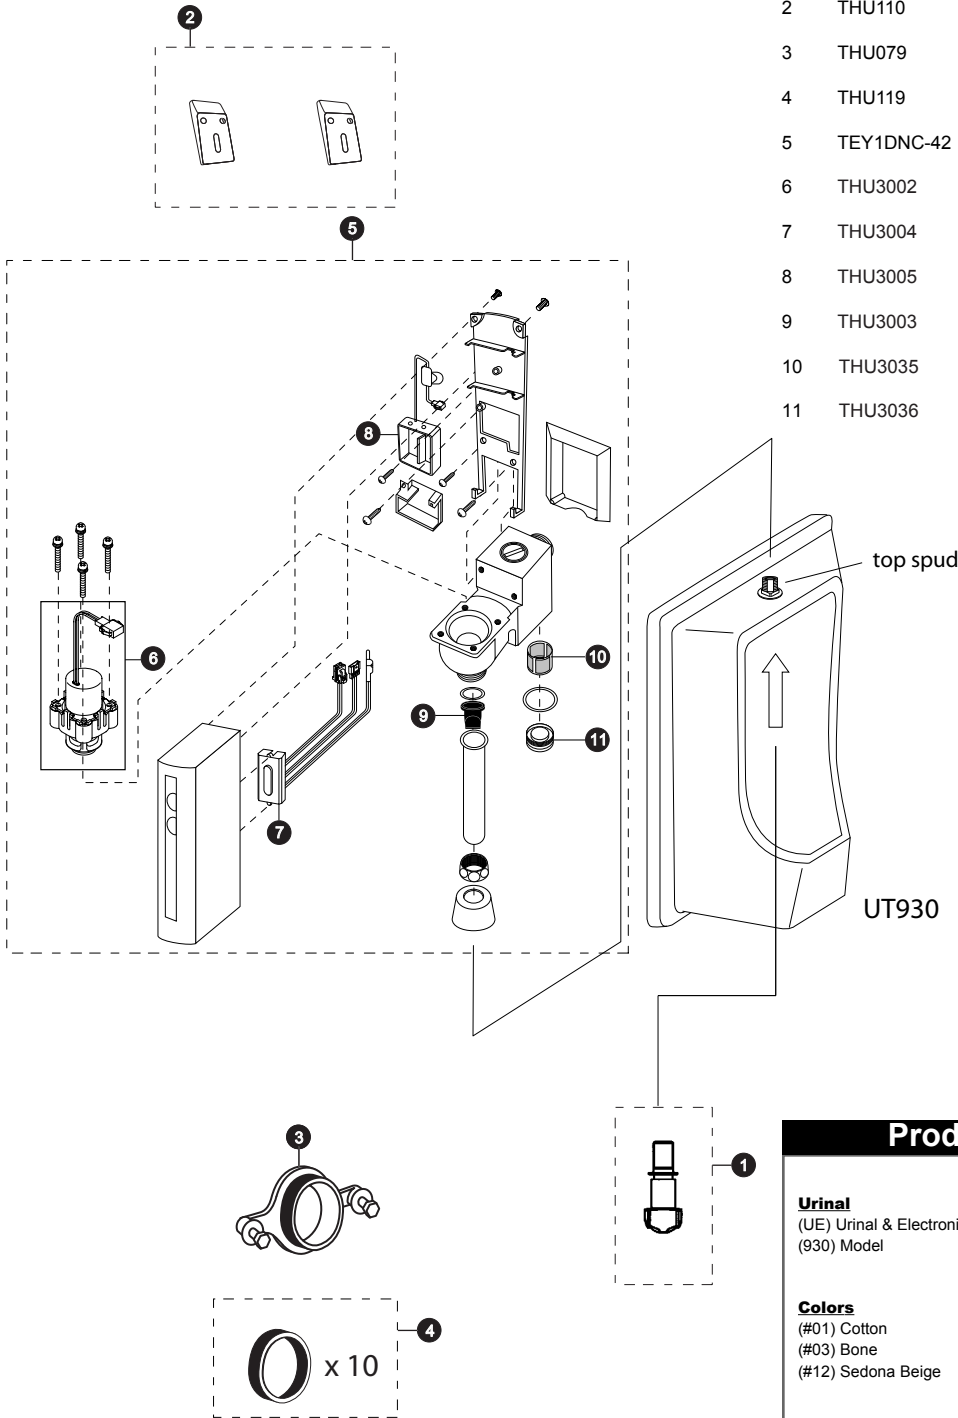

UE930

UE930

Lloyd® Urinal and Electronic Flush Valve 1.0 Gpf or Less 5/8" Top Spud Inlet 2" IPS Outlet Flange

Item	Part	Description
1	THU228	Spreader Nozzle Unit
2	THU110	Wall Hanger
3	THU079	Outlet Flange
4	THU119	Outlet Flange Gaskets (10 Pieces)
5	TEY1DNC-42	Lloyd Urinal Flush Valve, Exposed Battery Powered
6	THU3002	Solenoid Assembly Unit
7	THU3004	Sensor Controller
8	THU3005	Battery Case
9	THU3003	5/8" Duckbill
10	THU3035	Screener
11	THU3036	Screener Cap Screw

Product Number Explanations

Urinal
(UE) Urinal & Electronic Flush Valve Combo
(930) Model

Colors
(#01) Cotton
(#03) Bone
(#12) Sedona Beige

TOTO®