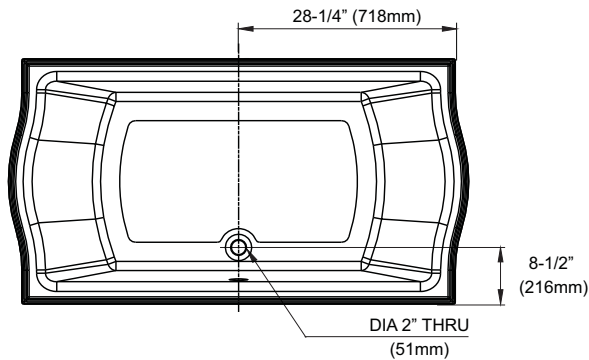

Clayton® 60" x 32" Soaker Bathtub

FEATURES

- 60" x 32" x 24-3/8"
- Luxuriously deep bathing well
- Cast-acrylic construction provides high durability
- Slip-resistant surface
- Optional solid brass grab bar with various finishes

PRODUCT SPECIFICATION

The TOTO® Clayton® Soaker Bathtub Soaker Bathtub shall have a luxuriously deep bathing well. The Soaker Bathtub shall have a cast-acrylic construction that provides high durability with a slip-resistant surface. The Soaker Bathtub shall have an optional solid brass grab bar with various finishes. Soaker Bathtub shall be TOTO Model ABY781N____.

ABY781N

Clayton® 60" x 32" Soaker Bathtub

SPECIFICATIONS

- Size 60" L x 32" W
- Depth 21"
- Warranty 1 Year Limited Warranty on acrylic tub
1 Year Limited Warranty on components and parts
- Material Lucite Cast Acrylic
- Shipping Weight 80 lbs.
- Shipping Dimensions 68" L x 39" W x 27" H
- Gallons 65 to overflow

SECTION C-C

TOTO®

These dimensions and specifications are subject to change without notice