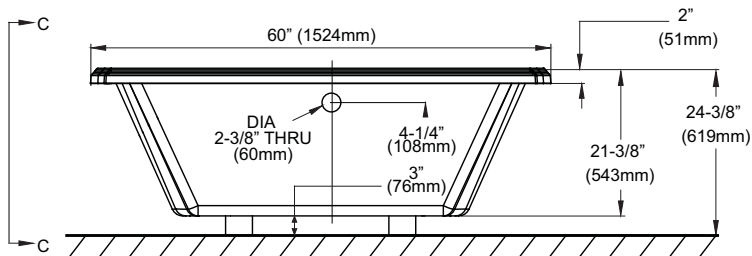

Clayton® 60" x 32" Soaker Bathtub

FEATURES

- 60" x 32" x 24-3/8"
- Luxuriously deep bathing well
- Cast-acrylic construction provides high durability
- Slip-resistant surface
- Optional solid brass grab bar with various finishes

PRODUCT SPECIFICATION

The TOTO® Clayton® Soaker Bathtub Soaker Bathtub shall have a luxuriously deep bathing well. The Soaker Bathtub shall have a cast-acrylic construction that provides high durability with a slip-resistant surface. The Soaker Bathtub shall have an optional solid brass grab bar with various finishes. Soaker Bathtub shall be TOTO Model ABY781N____.

ABY781N

Clayton® 60" x 32" Soaker Bathtub

SPECIFICATIONS

- Size 60" L x 32" W
- Depth 21"
- Warranty 1 Year Limited Warranty on acrylic tub
1 Year Limited Warranty on components and parts
- Material Lucite Cast Acrylic
- Shipping Weight 80 lbs.
- Shipping Dimensions 68" L x 39" W x 27" H
- Gallons 65 to overflow

SECTION C-C

TOTO®

These dimensions and specifications are subject to change without notice