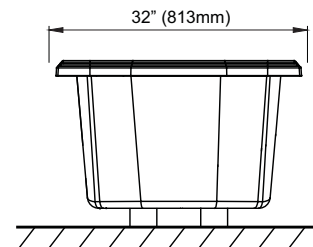

Clayton® 60" x 32" Soaker Bathtub

FEATURES

- 60" x 32" x 24-3/8"
- Luxuriously deep bathing well
- Cast-acrylic construction provides high durability
- Slip-resistant surface
- Optional solid brass grab bar with various finishes

ABY781N

Clayton® 60" x 32" Soaker Bathtub

SPECIFICATIONS

- Size 60" L x 32" W
- Depth 21"
- Warranty 1 Year Limited Warranty on acrylic tub
1 Year Limited Warranty on components and parts
- Material Lucite Cast Acrylic
- Shipping Weight 80 lbs.
- Shipping Dimensions 68" L x 39" W x 27" H
- Gallons 65 to overflow