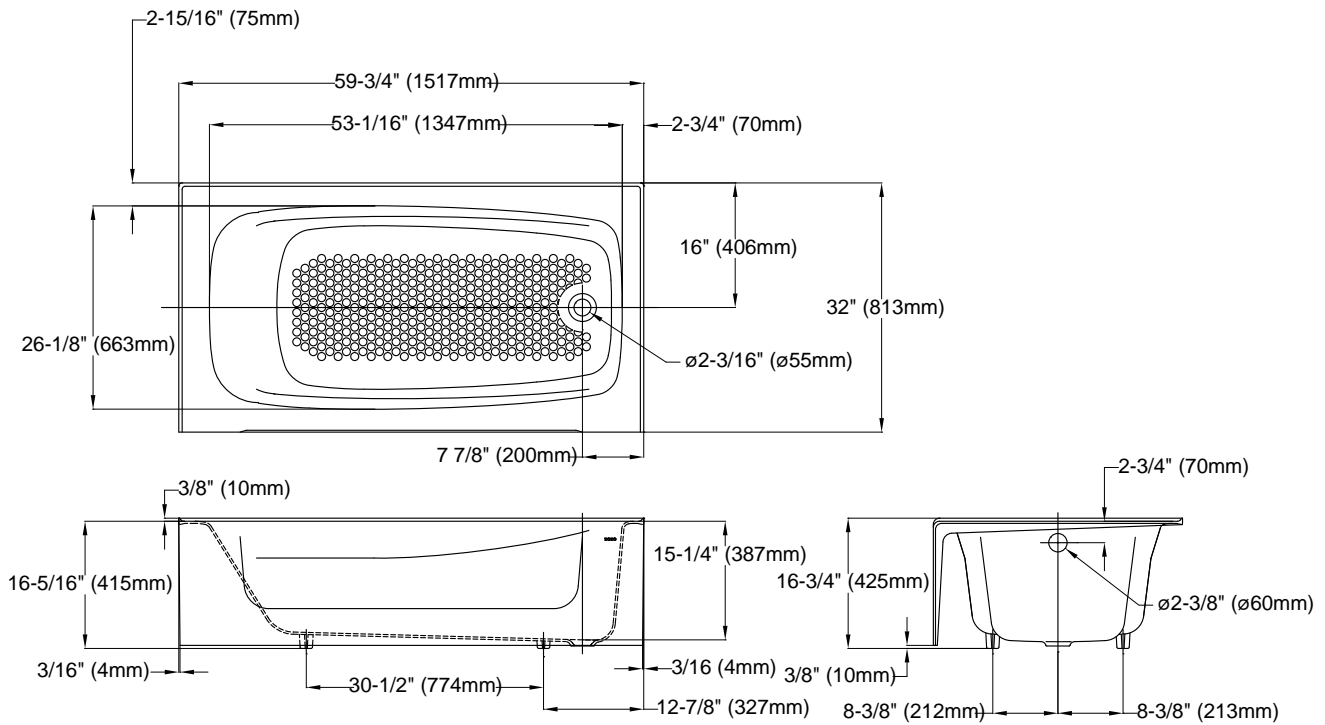

Enameled Cast Iron Bathtub

FEATURES

- 59-3/4" x 32" x 16-3/4"
- Cast-iron construction provides years of durability
- Slip-resistant surface
- Apron front
- Tile-in flanges on 3 sides

COLORS/FINISHES

- Shell Color
#01 Cotton
#12 Sedona Beige

PRODUCT SPECIFICATION

The Enameled Cast Iron Bathtub construction shall prove the ultimate in strength and durability, while a slip-resistant surface enhances safety in the bath. Cast Iron Bathtub shall be TOTO Model FBY1525___.

FBY1525

Enameled Cast Iron Bathtub

SPECIFICATIONS

- Size 59-3/4" L x 32" W
- Depth 16-3/4"
- Warranty Lifetime Limited Warranty
- Material Enameled Cast Iron
- Shipping Weight 397 lbs.
- Shipping Dimensions 62-5/8" L x 34-13/16" W x 20-1/4" H

TOTO®

These dimensions and specifications are subject to change without notice