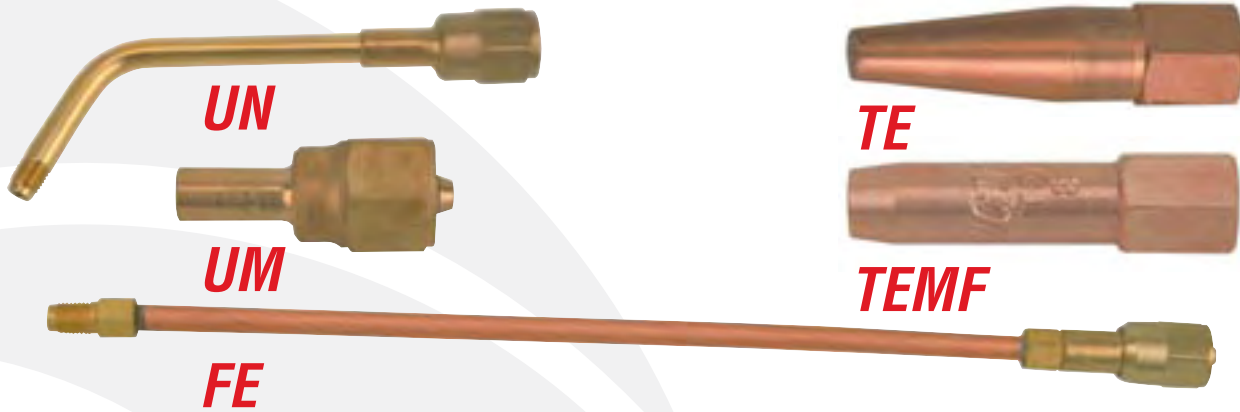

**Replaceable Tip Ends for use with Acetylene Gas**

Part No.	Model Number	Length	Thread	Type
0311-0215	1-TEMFA	1¼"	5/16" - 27"	TEMFA
0311-0216	2-TEMFA	1¼"	5/16" - 27"	TEMFA
0311-0217	3-TEMFA	1¼"	5/16" - 27"	TEMFA
0311-0218	4-TEMFA	1¼"	5/16" - 27"	TEMFA
0311-0219	5-TEMFA	1¼"	5/16" - 27"	TEMFA
0311-0471	000-TE	1½"	5/16" - 27"	TE
0311-0472	00-TE	1½"	5/16" - 27"	TE
0311-0473	0-TE	1½"	5/16" - 27"	TE
0311-0474	1-TE	1½"	5/16" - 27"	TE
0311-0475	2-TE	1½"	5/16" - 27"	TE
0311-0587	3-TE	1½"	5/16" - 27"	TE
0311-0588	4-TE	1½"	5/16" - 27"	TE
0311-0589	5-TE	2"	5/16" - 27"	TE
0311-0590*	6-TE	2¼"	.393 - 27"	TE

\*for use with RTE Nozzles only

**Special Applications Nozzles**

Part No.	Model Number	Torch Series	Fuel Usage	Length	Thread	Description
0325-0108	DFE-J	J, 103-01	Multi-Gas Fuel	8 3/4"	5/16" - 27"	Dual flexible elbow nozzle assembly
0325-0101	UN-J	J, 103-01	Multi-Gas Fuel	5"	5/16" - 27"	Standard bend nozzle
0325-0102	FE-J	J, 103-01	Multi-Gas Fuel	11 ½"	5/16" - 27"	Flexible elbow nozzle
0325-0046	UNN-J	J, 103-01	Multi-Gas Fuel	5"	5/16" - 27"	Standard bend nozzle

Part No.	Model Number	Torch Series	Fuel Usage	Length	Thread	Description
0324-0092	DFE-1	100FC,101-01FC	Multi-Gas Fuel	5"	5/16" - 27"	Dual flexible elbow nozzle assembly
0324-0094	UN-1	100FC,101-01FC	Multi-Gas Fuel	5"	5/16" - 27"	Standard bend nozzle
0324-0066	FE-1	100FC,101-01FC	Multi-Gas Fuel	5"	5/16" - 27"	Flexible elbow nozzle
0328-0005	4-UM-1	100FC,101-01FC	Multi-Gas Fuel	5"	5/16" - 27"	Universal mixer

Part No.	Model Number	Torch	Fuel Usage	Length	Thread	Description
0323-0192	DFE	315FC	Multi-Gas Fuel	8 3/4" each elbow	5/16" - 27"	Dual flexible elbow nozzle assembly
0323-0242	UN	315FC	Multi-Gas Fuel	5"	5/16" - 27"	Standard bend nozzle
0323-0191	FE	315FC	Multi-Gas Fuel	11 1/2"	5/16" - 27"	Flexible elbow nozzle