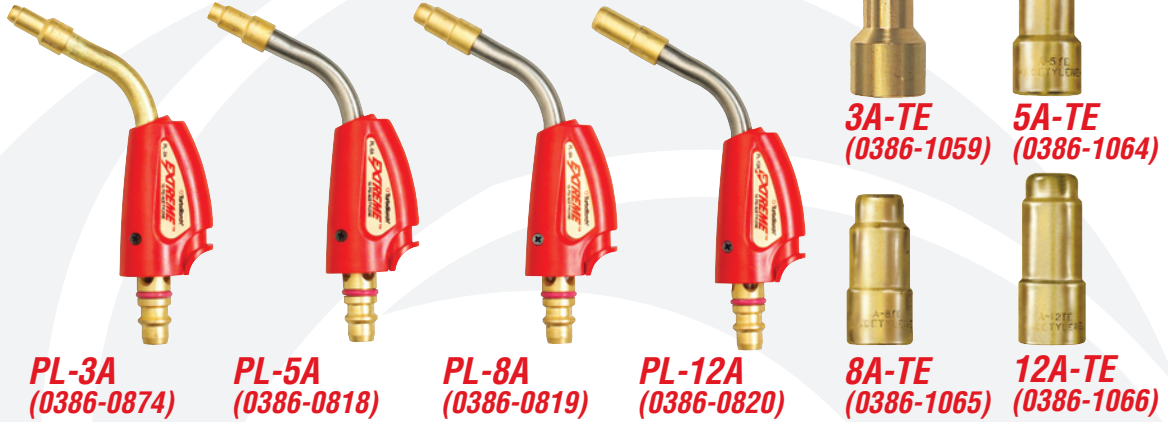

Turbo Torch Extreme Tips

Expand the work range of your kit with additional tips. All tips feature the Extreme Swirl Technology and fit the G-4 handle. Available in standard or self lighting designs, the tips are color coded with red "O" rings for gas identification. Only TurboTorch tips feature an orifice screw that can be easily removed for simple cleaning, extending the life of the tip.

Extreme Self Lighting Tips

Tip No.	Tip Size		Gas Flow		Soft Solder		Silver Braze		Replacement Orifice		Replacement Tip	BTU
	IN.	MM	@14 PSI SCFH	(0.9 BAR) M3/HR	IN.	MM	IN.	MM				
PL-3A	1/4	5.0	3.6	.31	1/4-1	10-25	1/8-1/2	3-12	OR-A3	1386-1001	3A-TE	1,280
PL-5A	3/16	6.4	5	.42	3/4-1 1/2	20-40	1/4-3/4	10-20	OR-A8	1386-1003	5A-TE	2,080
PL-8A	5/16	7.9	7	.59	1-2	25-50	1/2-1	15-30	-	-	8A-TE	2,520
PL-12A	3/8	9.5	9	.76	2-4	50-90	1-2	25-50	OR-T6	1386-1024	12A-TE	3,360