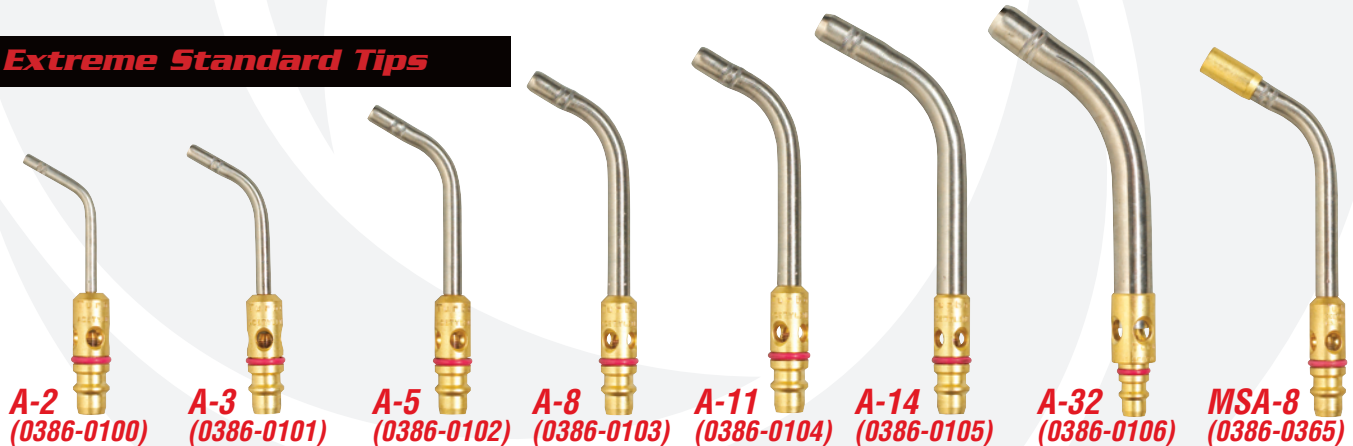

Extreme Standard Tips

Tip No.	Tip Size		Gas Flow		Soft Solder		Silver Braze		Replacement Orifice Model
	IN.	MM	@14 PSI SCFH	(0.9 BAR) M3/HR	IN.	MM	IN.	MM	
A-2	1/8	4.8	2.0	.17	1/8-1/2	3-15	1/8-1/4	3-10	OR-A2
A-3	3/16	6.4	3.6	.31	1/4-1	10-25	1/8-1/2	3-12	OR-A3
A-5	1/4	7.9	5.7	.48	3/4-1 1/2	20-40	1/4-3/4	10-20	OR-A5
A-8	5/16	9.5	8.3	.71	1-2	25-50	1/2-1	15-25	OR-A8
A-11	7/16	11.1	11.0	.94	1 1/2-3	40-75	7/8-1 5/8	20-40	OR-A11
A-14	1/2	12.7	14.5	1.23	2-3 1/2	50-90	1-2	30-50	OR-A14
A-32	3/4	19.0	33.2	2.82	4-6	100-150	1 1/2-4	40-100	OR-A32
MSA-8	3/8	9.5	5.8	.50	3/4-3	20-75	1/4-3/4	10-20	OR-A5

The First Choice of Plumbing and HVAC/R Pros

U.S. Customer Care: 800-238-0282 / FAX 800-535-0557 • International Customer Care: 905-827-9777 / FAX 905-827-9797
U.S. Automation Customer Care: 866-279-2628 / FAX 316-941-4491 • www.turbotorch.com

WORLD HEADQUARTERS: 16052 Swingley Ridge Road, Suite 300 • St. Louis, Missouri 63017 U.S.A.

Home of the Brands You Trust™