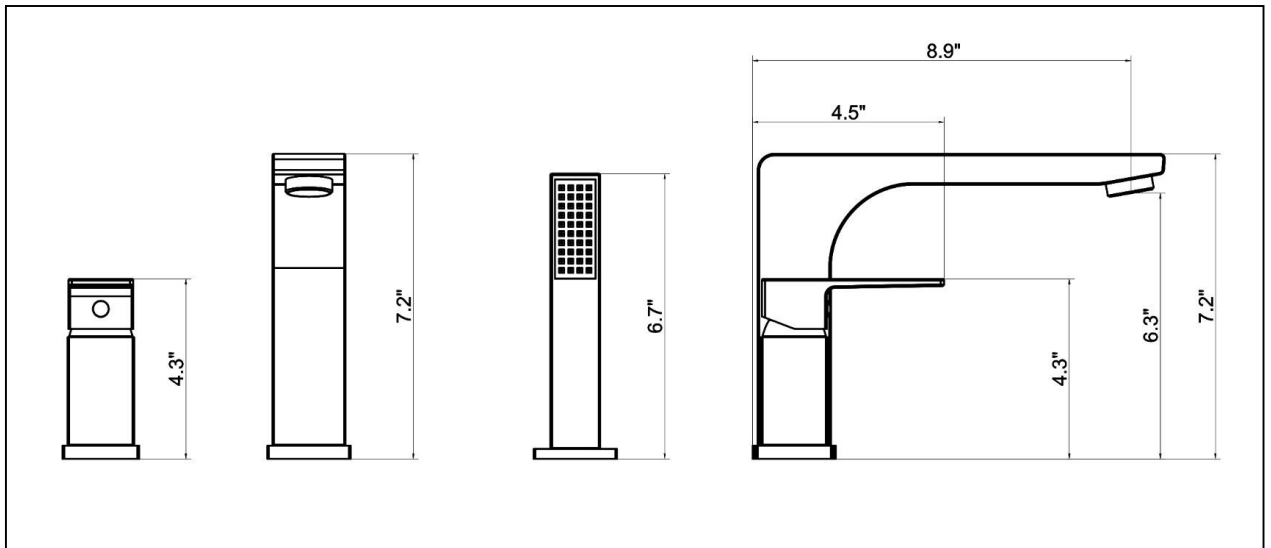

ROMAN TUB FAUCET

- **Icon Collection**
- **4-Hole Installation**
- **Rough-in Kit Included**

STANDARD SPECIFICATIONS

- Single lever metal handle
- Solid brass waterway
- Ceramic disc cartridge

FINISHES INCLUDE

- Roman tub with hand-shower trim:
  Chrome (UF65510)
  Brushed nickel (UF65513)

WARRANTY

- Limited lifetime warranty on workmanship and materials to the original purchaser

COMPLIES WITH

- ASME A112.18.1
- CSA B125.1
- cUPC

tel. 888-OK-ULTRA (658-5872) • fax. 949-225-6099 • <http://www.ultrafaucets.com>

This specification is provided for reference only. Ultra Faucets reserves the right to modify specifications and materials without notice or obligation.