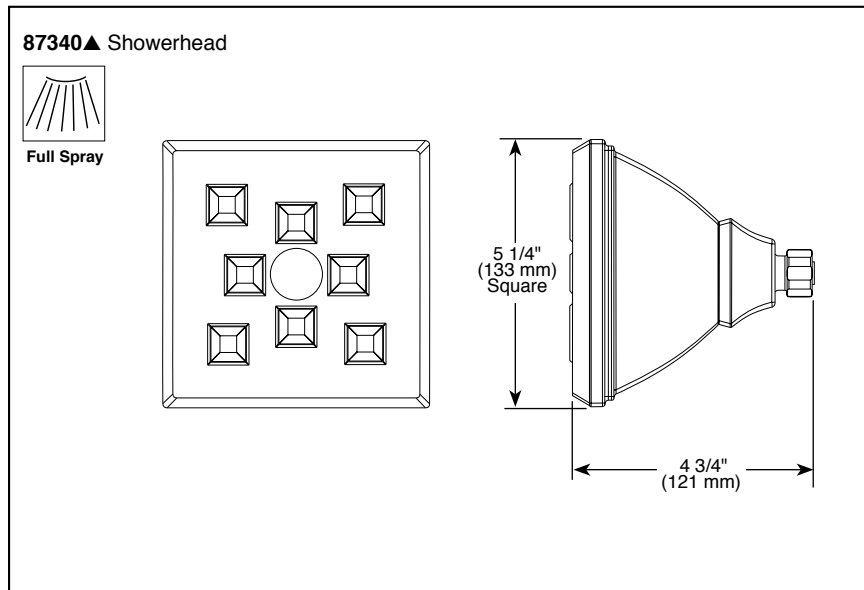

Submitted Model No.: _____

Specific Features: _____

▲ Designate proper finish suffix

BRIZO®

RAINCAN SHOWERHEAD

- Vesi® Bath Collection
- Showerhead Featuring H₂Okinetic Technology®
- 2.0 GPM Max @ 80 PSI

STANDARD SPECIFICATIONS:

- H₂Okinetic Technology® single function showerhead.
- Finished sprayface matches shell finish.
- Showerhead has 1/2"-14 NPSM female connection.
- 2.0 gpm @ 80 PSI.
- Wrench flats for tightening.
- Showerhead ball nut pivots and rotates.