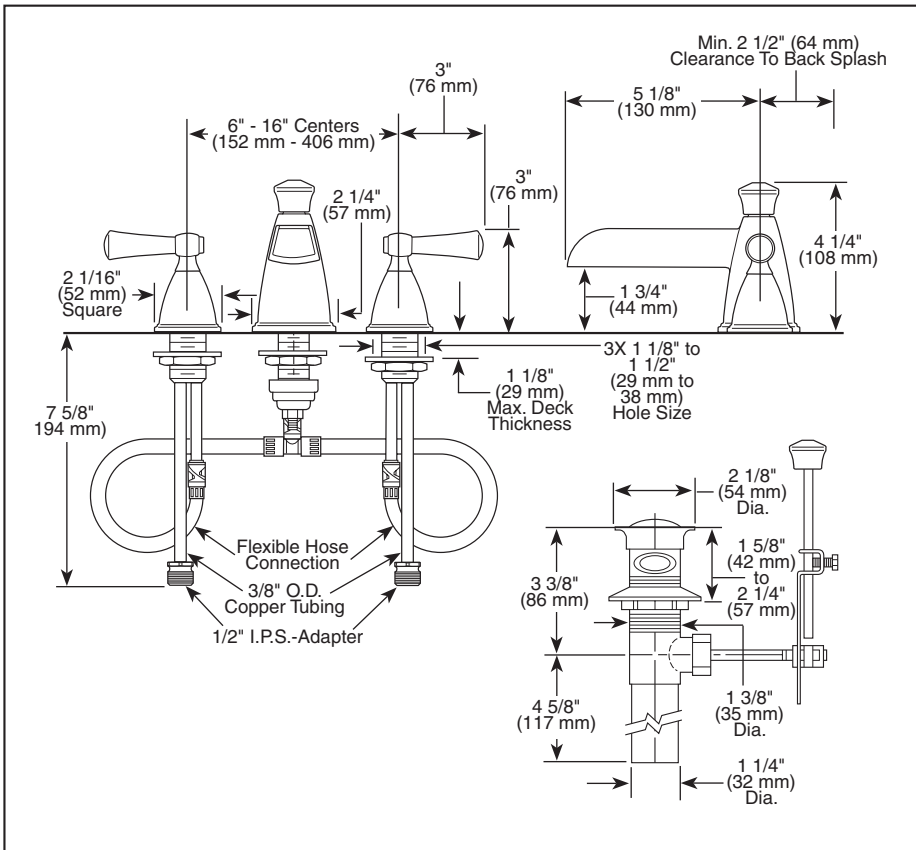

65345LF ▲

Submitted Model No.: _____

Specific Features: _____

▲ Designate Proper Finish Suffix

BRIZO®

LAVATORY FAUCETS

- Vesi™ Collection Open Channel Spout
- Ceramic Disc Valving
- Two-Handle Widespread
- 3 Hole Sink Applications
- 6" – 16" Centers
- Quick Snap® Installation

STANDARD SPECIFICATIONS:

- Two-handle lavatory faucets for concealed mounting on 3 hole sinks.
- Widespread – 6" to 16" centers.
- Ceramic disc valving.
- Hot and cold stems are interchangeable.
- Solid brass fabricated end valve and spout bodies.
- 1/4 turn stops may be removed for 180° rotation.
- Quick connect hoses and self-locating bases.
- Metal drain has pop-up type fitting with plated flange and stopper.
- Maximum 1.5 gpm flowrate @ 60 PSI.
- Note: Standard mounting deck thickness can be extended 1" with RP10612.