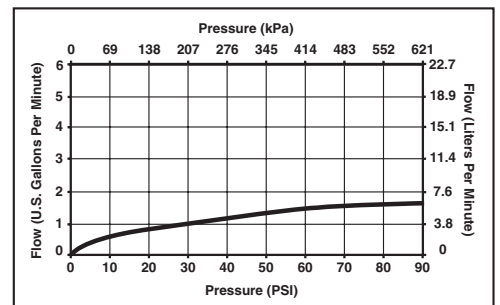

Delta reserves the right (1) to make changes in specifications and materials, and (2) to change or discontinue models, both without notice or obligation. Dimensions are for reference only. See current full-line price book or www.brizo.com for finish options and product availability.

BSP-L-65345LF Rev. B

Delta Faucet Company
Indianapolis, Indiana 46280
A Division of Masco Corporation of Indiana
© 2009 Masco Corporation of Indiana