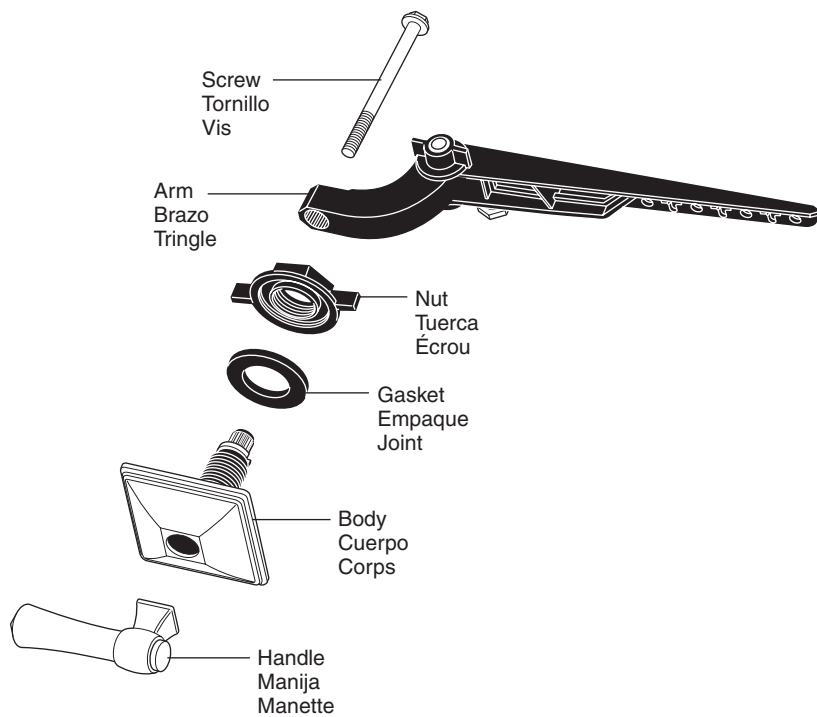

# UNIVERSAL TANK LEVER

Model/Modelo—696340

BATH