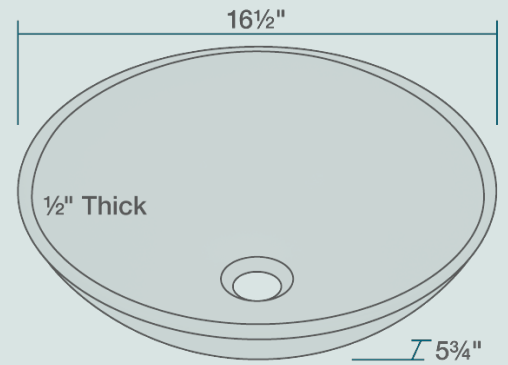

16 1/2" x 16 1/2" x 5 3/4"
Tempered Glass
Lifetime Warranty
Frosted Glass

Accessories

*Accessories not included

UPC: 817299010074

Features

<p>Vessel Installation</p>	<p>18" Minimum Cabinet Size</p>	<p>1/2" Thick</p>	<p>Tempered Glass</p>	<p>Limited Lifetime Warranty</p>	