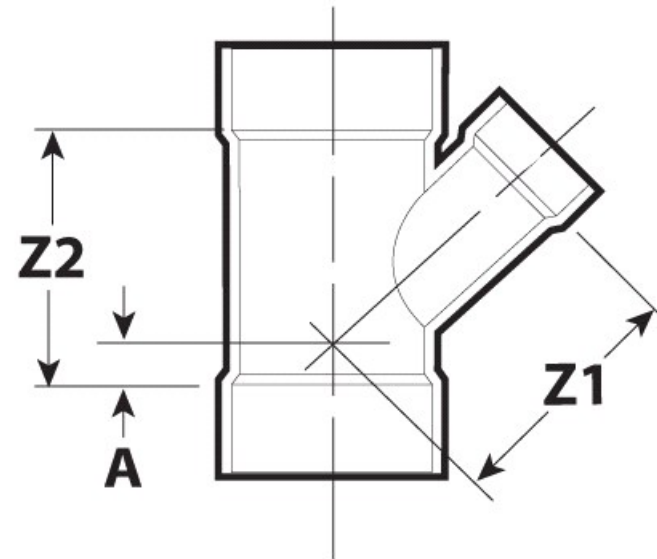

SUBMITTAL SHEET

Part Description:
ABS DWV 6X6X3 WYE

Part Number:
102343

Approvals and Listings maintained by:
Canplas Industries Ltd
Canada: 1-800-461-5300 USA: 1-888-461-5307

Part #	Part UPC	Material	Size (Inches)	Ctn Qty	Ctn Bar Code	Ctn Wt (Kgs)	Ctn Wt (lbs)	Skid Cubic (m)	Skid Cubic (ft)	Ctns/Skid
102343	662671109354	ABS	6	4	10662671109351	7.77	17.13	1.90	67.04	18
Dimensions (Inches)										
A	Z1	Z2								
0.60	7.12	7.13								