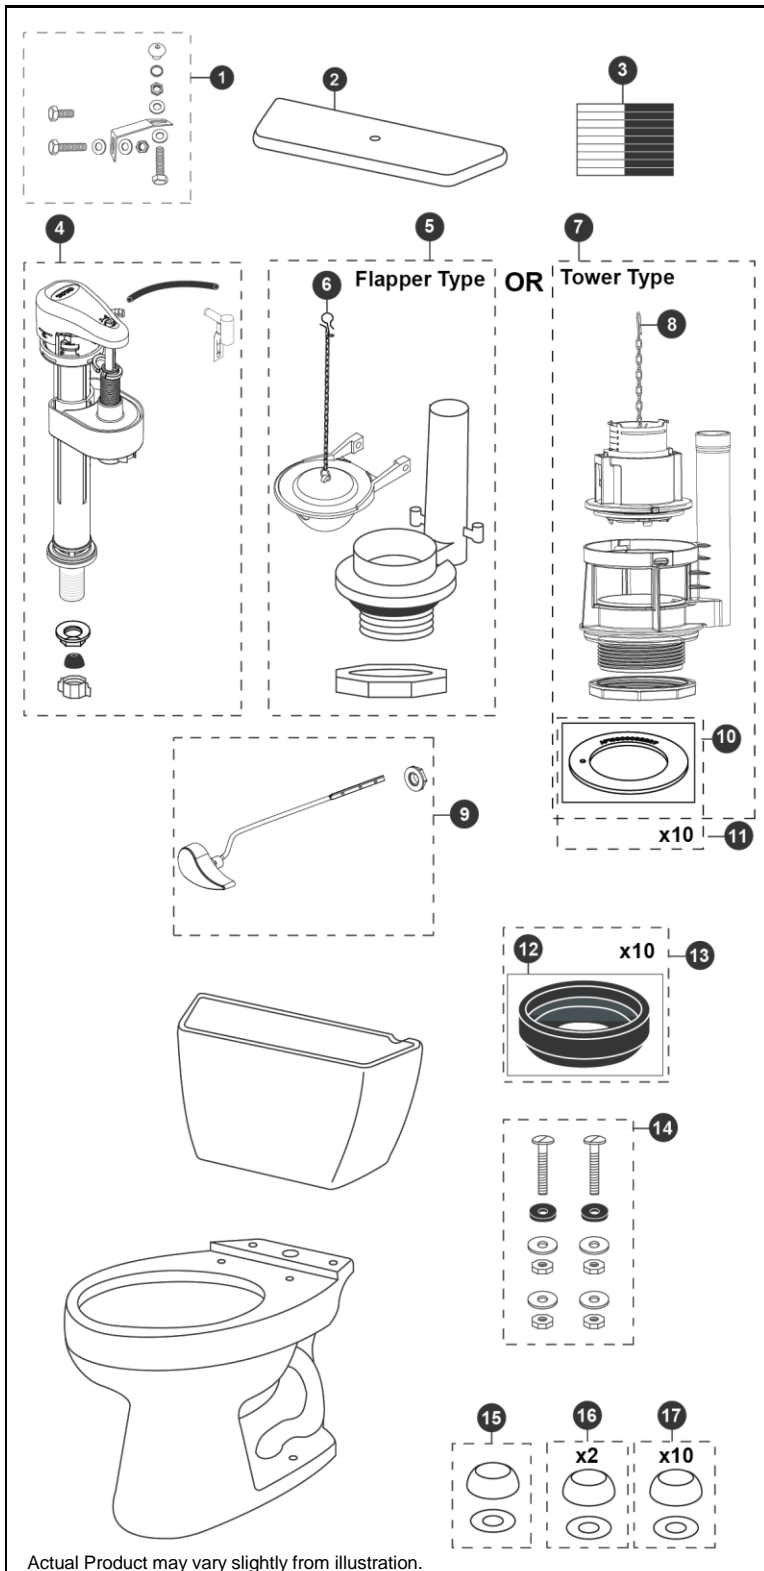

CST743SB
ST743SB
C743SB

Drake® 1.6 Gpf Toilet, Round, G-Max®, 12" Rough-In Bolt Down Tank Lid

Item	Part	Description
1	THU089	Bolt Down Set
2	TCU743BCR#01	Bolt Down Tank Lid w/ Velcro - Cotton
	TCU743BCR#03	Bolt Down Tank Lid w/ Velcro - Bone
	TCU743BCR#11	Bolt Down Tank Lid w/ Velcro - Colonial White
	TCU743BCR#12	Bolt Down Tank Lid w/ Velcro - Sedona Beige
	TCU743BCR#51	Bolt Down Tank Lid w/ Velcro - Ebony
3	THU107	Velcro Tape
4	TSU53A	Fill Valve
5	THU129P-A	Flush Valve
6	THU331S	Flapper w/ Chain
7	THU443.10B-A	Drain Valve for Tower Type
8	THU440-A	Flush Tower
9	THU068#01	Trip Lever - Cotton
	THU068#03	Trip Lever - Bone
	THU068#11	Trip Lever - Colonial White
	THU068#12	Trip Lever - Sedona Beige
	THU068#51	Trip Lever - Ebony
	THU068#CP	Trip Lever - Chrome Plated
	THU068#BN	Trip Lever - Brushed Nickel
	THU068#PN	Trip Lever - Polished Nickel
10	THU407	Seal Gasket (1 piece)
11	THU360	Seal Gasket (10 pieces)
12	9BU024E	3" Tank to Bowl Gasket
13	THU131	Tank to Bowl Gaskets (10 pieces)
14	TSU01D	Tank Mounting Kit
15	THU044#01	Bolt Cap Set - Cotton (1 set)
	THU044#03	Bolt Cap Set - Bone (1 set)
	THU044#11	Bolt Cap Set - Colonial White (1 set)
	THU044#12	Bolt Cap Set - Sedona Beige
	THU044#51	Bolt Cap Set - Ebony
16	THU044S#01	Bolt Cap Sets - Cotton (2 pieces)
	THU044S#03	Bolt Cap Sets - Bone (2 pieces)
	THU044S#11	Bolt Cap Sets - Colonial White (2 pieces)
	THU044S#12	Bolt Cap Sets - Sedona Beige (2 pieces)
	THU044S#51	Bolt Cap Sets - Ebony (2 pieces)
17	THU098#01	Bolt Cap Sets - Cotton (20 pieces)
	THU098#03	Bolt Cap Sets - Bone (20 pieces)
	THU098#11	Bolt Cap Sets - Colonial White (20 pieces)
	THU098#12	Bolt Cap Sets - Sedona Beige (20 pieces)
	THU098#51	Bolt Cap Sets - Ebony (20 pieces)

Note:

Product Number Explanations

Two-Piece Toilet

(CST) Gravity Type Toilet
(743) Model
(S) G-Max®
(B) Bolt Down Tank Lid

Tank

(ST) Tank
(743) Model
(S) G-Max®
(B) Bolt Down Tank Lid

Bowl

(C) Bowl
(743) Model
(S) G-Max®
(B) Bolt Down Tank Lid