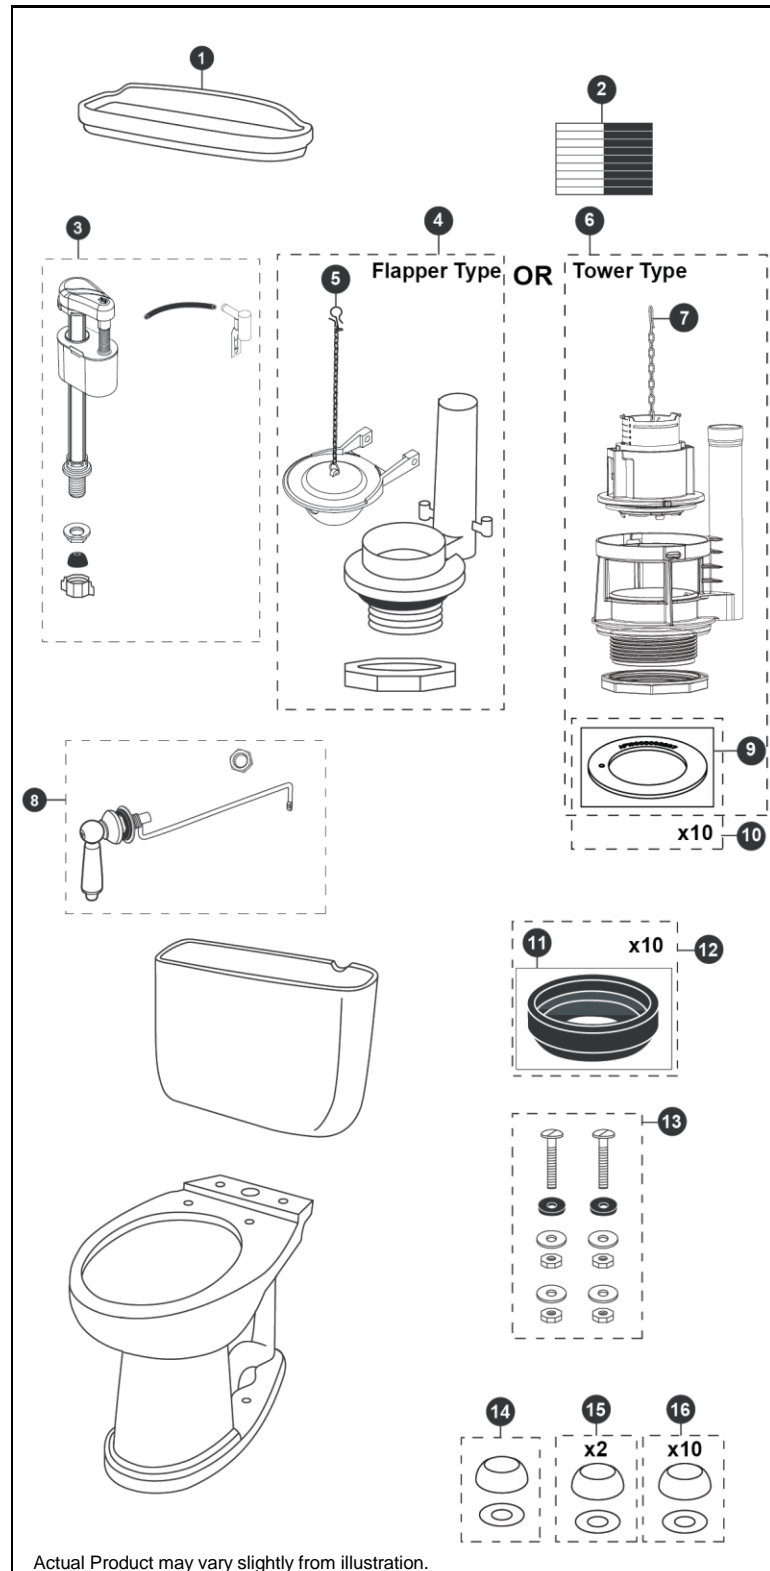

CST754EF
C754SF
ST753E

Dartmouth® 1.28 Gpf Toilet, Elongated E-Max®, 12" Rough-In, Universal Height

Item	Part	Description
1	TCU753CR#01	Tank Lid w/ Velcro Tape - Cotton
	TCU753CR#03	Tank Lid w/ Velcro Tape - Bone
	TCU753CR#11	Tank Lid w/ Velcro Tape - Colonial White
	TCU753CR#12	Tank Lid w/ Velcro Tape - Sedona Beige
	TCU753CR#51	Tank Lid w/ Velcro Tape - Sedona Beige
2	THU107	Velcro Tape
3	TSU53A	Fill Valve
4	THU252P-A	Flush Valve
5	THU499S	Flapper w/ Chain
6	THU444.10D-A	Drain Valve for Tower Type
7	THU440-A	Flush Tower
8	THU141#01	Trip Lever - Cotton
	THU141#03	Trip Lever - Bone
	THU141#11	Trip Lever - Colonial White
	THU141#12	Trip Lever - Sedona Beige
	THU141#51	Trip Lever - Ebony
	THU141#CP	Trip Lever - Chrome Plated
	THU141#BN	Trip Lever - Brushed Nickel
	THU141#PN	Trip Lever - Polished Nickel
	THU141#RB	Trip Lever - Oil Rubbed Bronze
	THU141#SB	Trip Lever - Satin Brass
9	THU407	Seal Gasket (1 piece)
10	THU370	Seal Gasket (10 pieces)
11	9BU024E	3" Tank to Bowl Gasket
12	THU131	Tank to Bowl Gaskets (10 pieces)
13	TSU01D	Tank Mounting Kit
14	THU044#01	Bolt Cap Set - Cotton (1 set)
	THU044#03	Bolt Cap Set - Bone (1 set)
	THU044#11	Bolt Cap Set - Colonial White (1 set)
	THU044#12	Bolt Cap Set - Sedona Beige
	THU044#51	Bolt Cap Set - Ebony
15	THU044S#01	Bolt Cap Sets - Cotton (2 pieces)
	THU044S#03	Bolt Cap Sets - Bone (2 pieces)
	THU044S#11	Bolt Cap Sets - Colonial White (2 pieces)
	THU044S#12	Bolt Cap Sets - Sedona Beige (2 pieces)
	THU044S#51	Bolt Cap Sets - Ebony (2 pieces)
16	THU098#01	Bolt Cap Sets - Cotton (20 pieces)
	THU098#03	Bolt Cap Sets - Bone (20 pieces)
	THU098#11	Bolt Cap Sets - Colonial White (20 pieces)
	THU098#12	Bolt Cap Sets - Sedona Beige (20 pieces)
	THU098#51	Bolt Cap Sets - Ebony (20 pieces)

Note:

THU141 has Left Hand threads.

Product Number Explanations

Two-Piece Toilet

(CST) Gravity Type Toilet
(754) Model
(E) E-Max®
(F) Universal Height

Tank

(ST) Tank
(753) Model
(E) E-Max®

Bowl