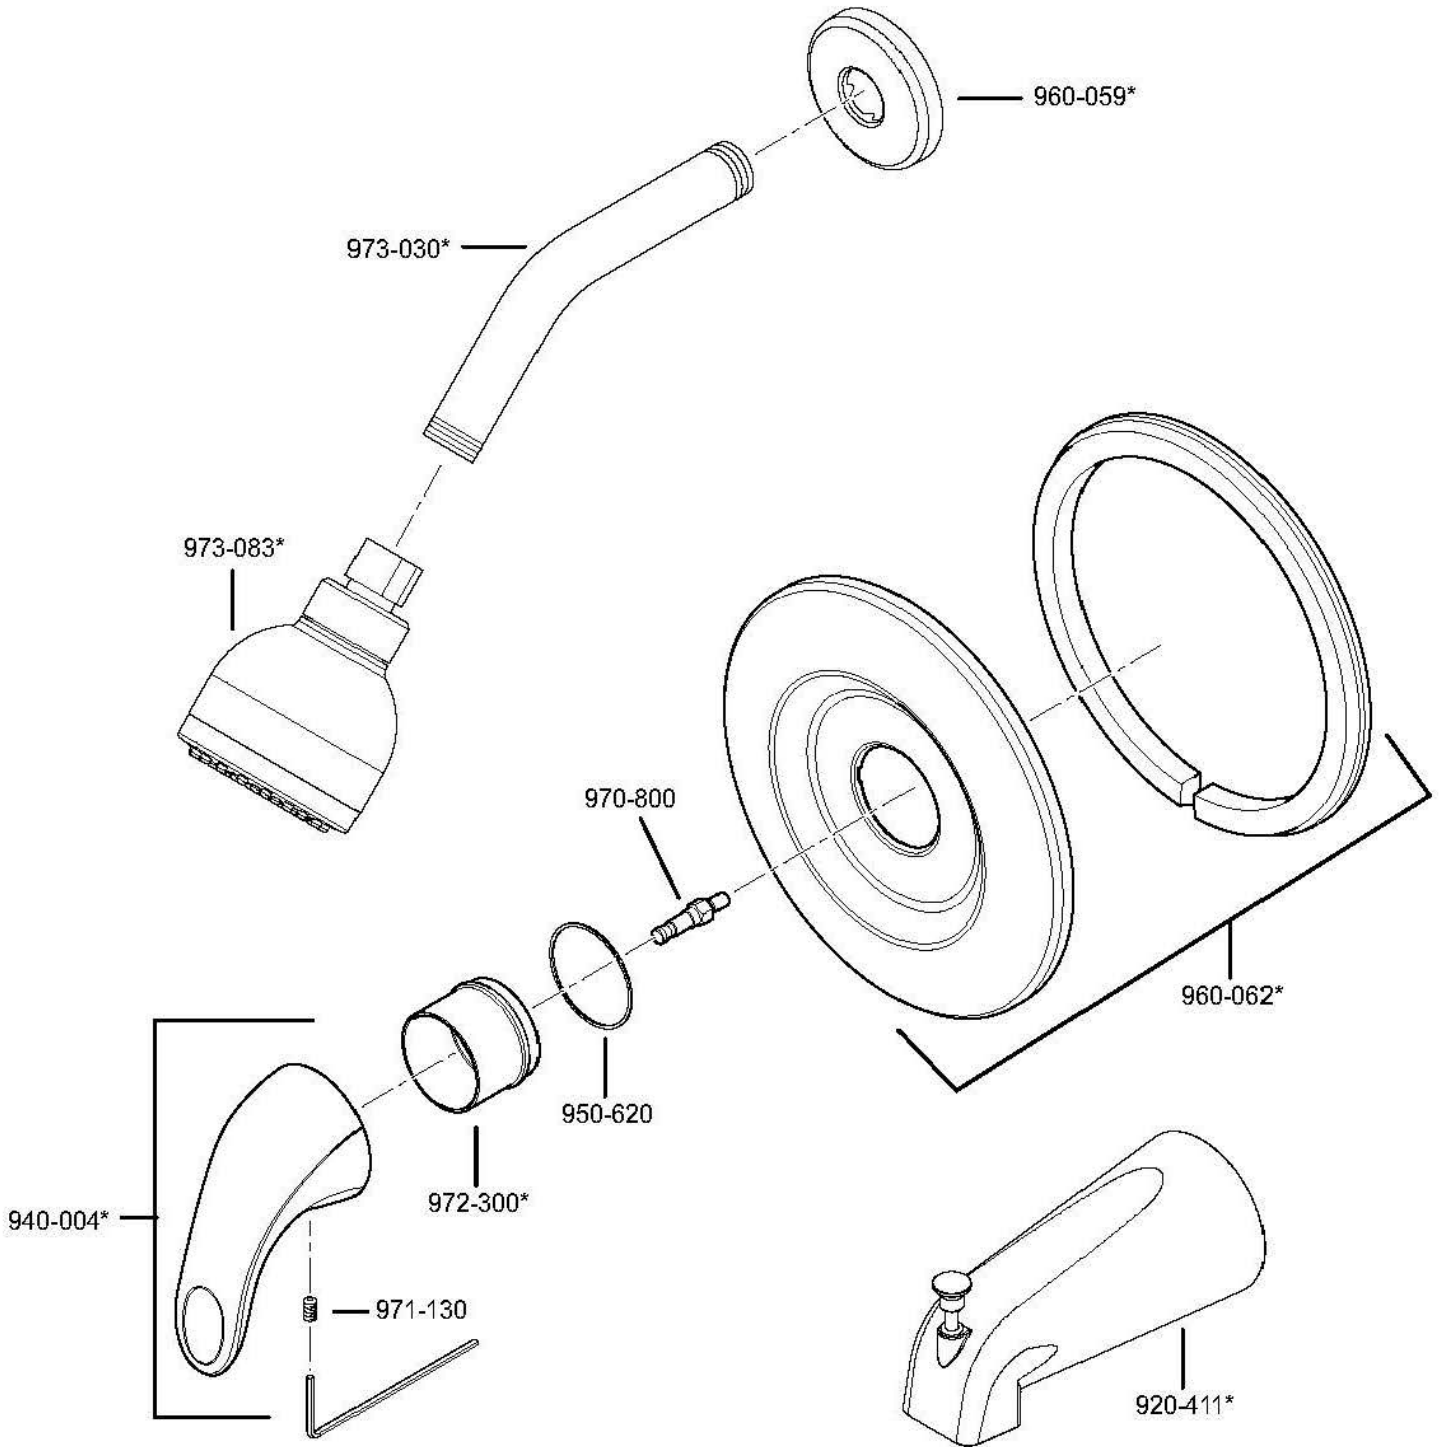

# PARTS EXPLOSION

## R89 Series Serrano™ Tub & Shower Trim

**FINISHES \*** Indicates Finish

A Polished Chrome	L Satin Stainless	T Biscuit
B Black	M Almond	U Rustic Bronze
D PVD Polished Nickel	N Antique Bronze	V PVD Polished Brass
E Rustic Pewter	P Polished Brass	W White
J PVD Brushed Nickel	Q Satin Brass	Y Tuscan Bronze
G Velvet Aged Bronze	R Copper	Z Oil-Rubbed Bronze
K Satin Nickel	S Stainless Steel	