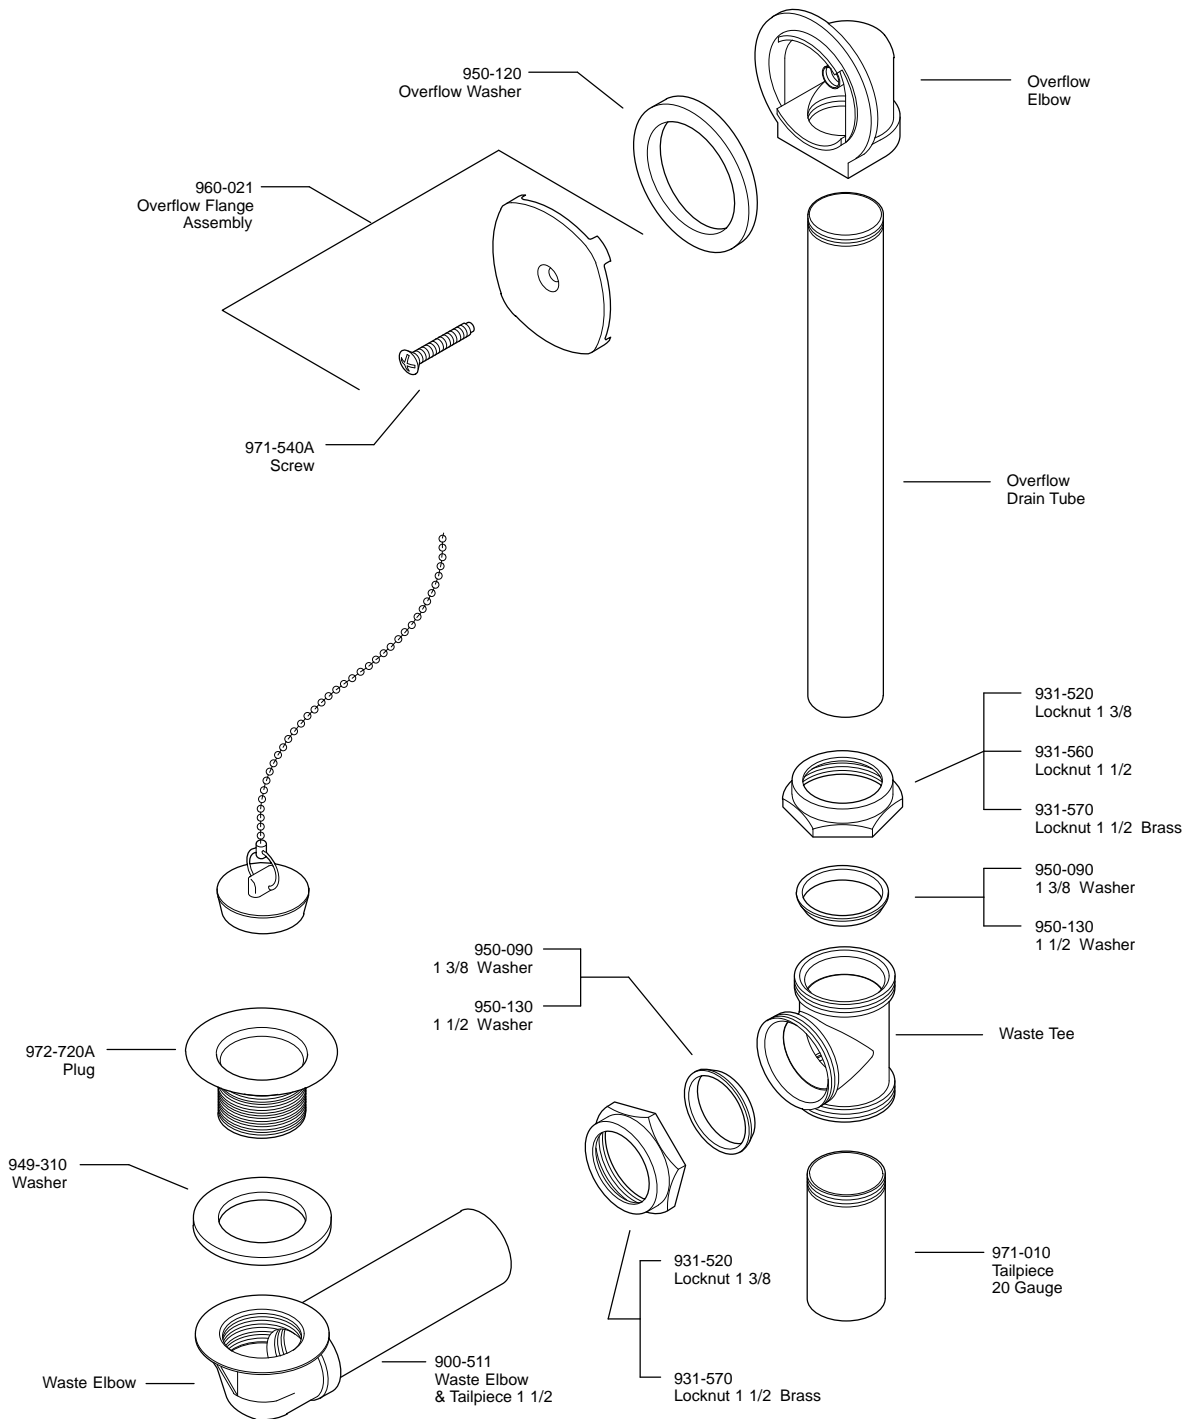

PARTS EXPLOSION

17 Series Chain and Stopper Type Waste & Overflow

FINISHES * Indicates Finish

A Polished Chrome	M Almond	U Rustic Bronze
B Black	N Antique Bronze	V PVD Polished Brass
E Rustic Pewter	P Polished Brass	W White
D PVD Polished Nickel	Q Satin Brass	Y Tuscan Bronze
J PVD Brushed Nickel	R Copper	Z Oil-Rubbed Bronze
K Satin Nickel	S Stainless Steel	
L Satin Stainless	T Biscuit	

All finishes not available on all parts

1-800-PFAUCET www.pricepfaucet.com
19701 DaVinci, Lake Forest, CA 92610

07/15/08

Price Pfister