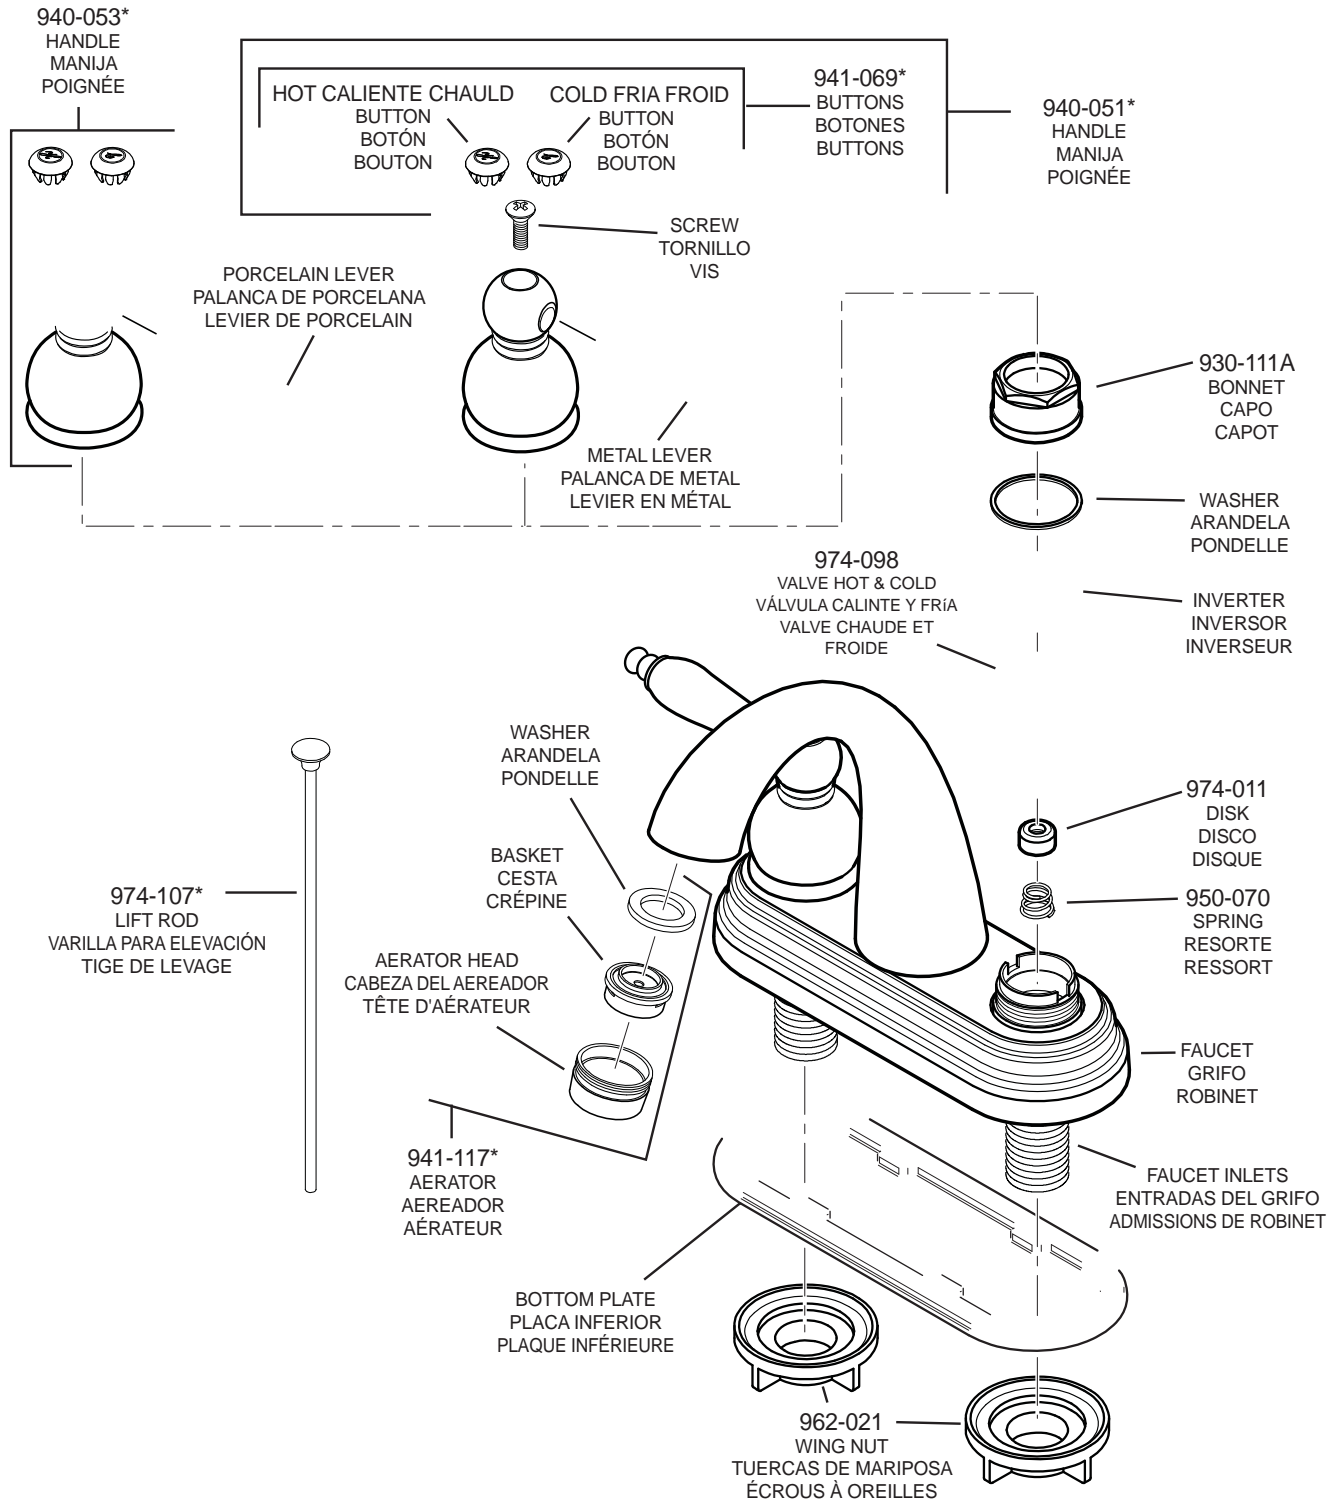

# PARTS EXPLOSION

## WL2 Classic Series™ 2 Handle, Lavatory Faucet