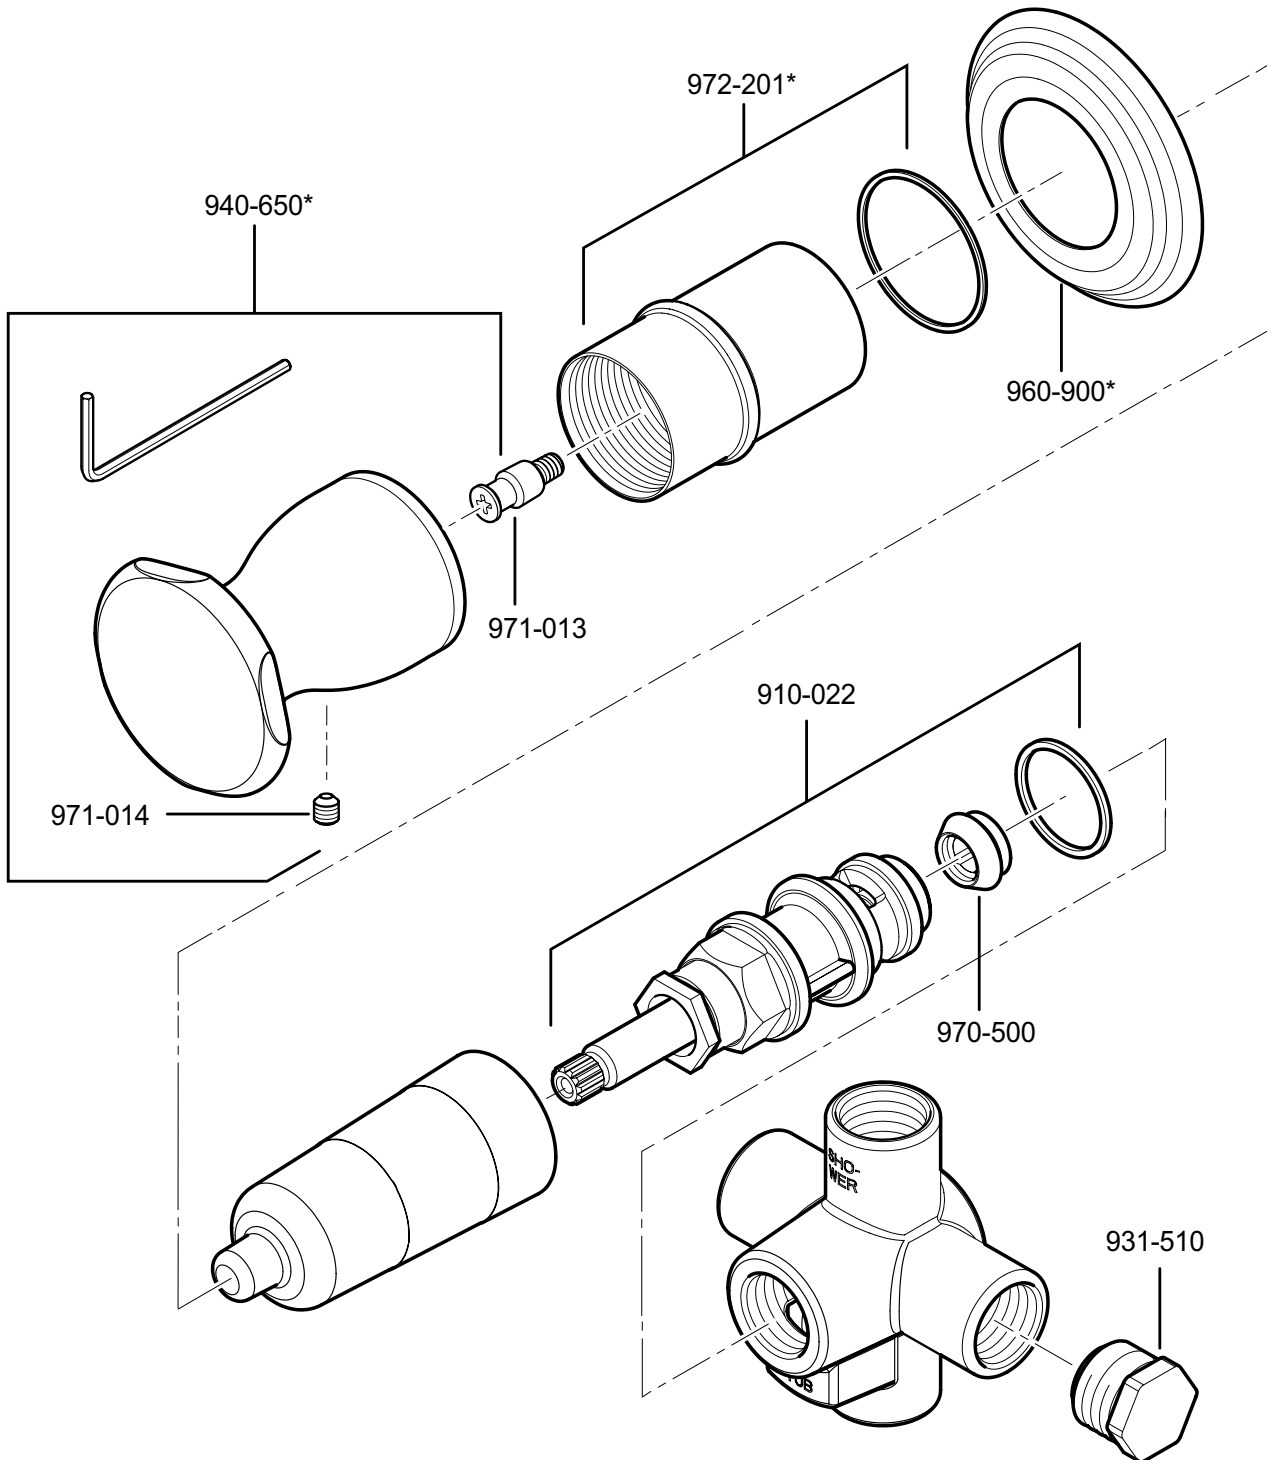

PARTS EXPLOSION

16 Series - In-Wall Diverter Valve & Trim

FINISHES * Indicates Finish

- | | | |
|------------------------------|--------------------------------|-----------------------------|
| A Polished Chrome | K Satin Nickel | U Rustic Bronze |
| B Black | L Satin Stainless Steel | V PVD Polished Brass |
| C Light Gray | P Polished Brass | W White |
| D PVD Polished Nickel | Q Fired Copper | Y Tuscan Bronze |
| E Rustic Pewter | R Antique Copper | AB Aged Brass |
| G Velvet Aged Bronze | S Stainless Steel | MC Midnight Chrome |
| J PVD Brushed Nickel | T Biscuit | |

1-800-PFAUCET www.pricepfister.com
19701 DaVinci, Lake Forest, CA 92610

10/25/10

Price Pfister

All finishes not available on all parts