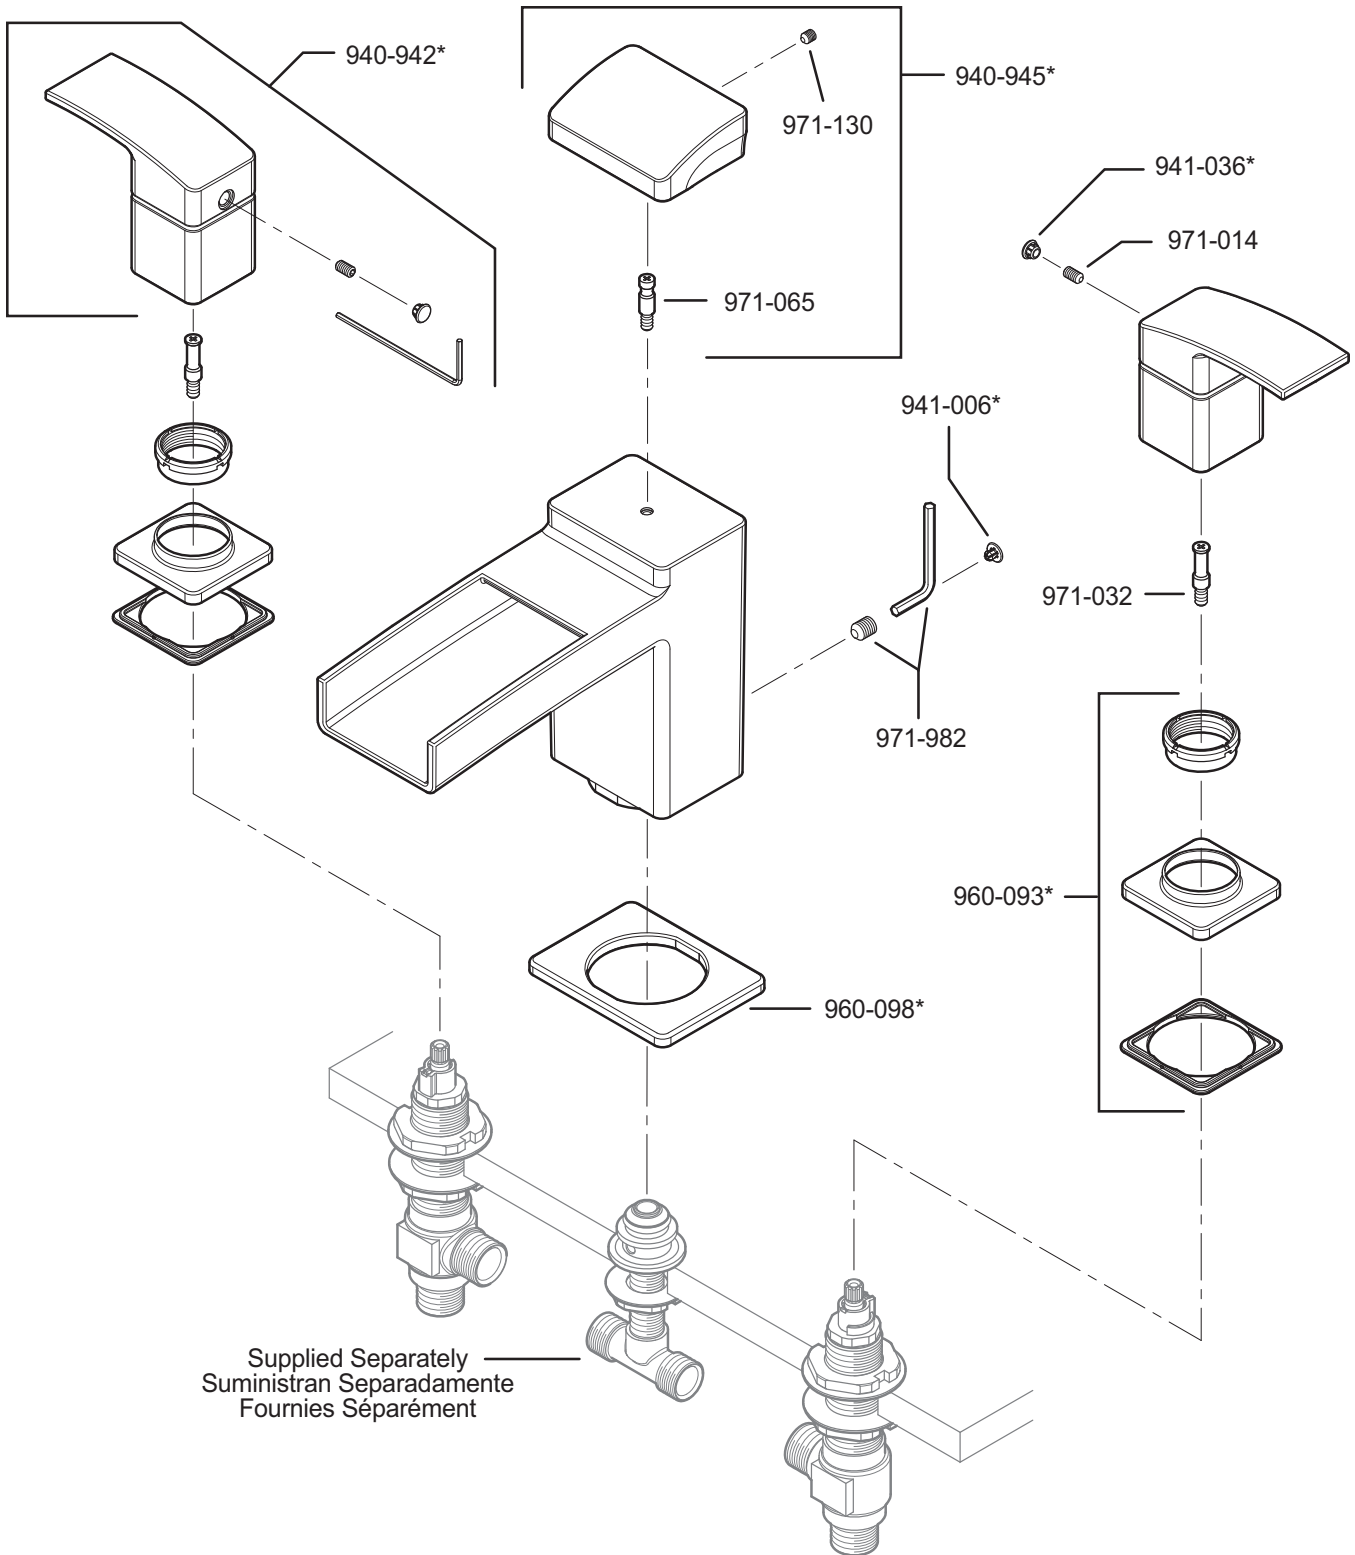

PARTS EXPLOSION

RT6 Series Kenzo™ Trim

Supplied Separately
 Suministran Separadamente
 Fournies Séparément

FINISHES * Indicates Finish

| | | |
|-----------------------|-------------------|----------------------|
| A Polished Chrome | M Almond | U Rustic Bronze |
| B Black | N Antique Bronze | V PVD Polished Brass |
| E Rustic Pewter | P Polished Brass | W White |
| D PVD Polished Nickel | Q Satin Brass | Y Tuscan Bronze |
| J PVD Brushed Nickel | R Copper | Z Oil-Rubbed Bronze |
| K Satin Nickel | S Stainless Steel | |
| L Satin Stainless | T Biscuit | |