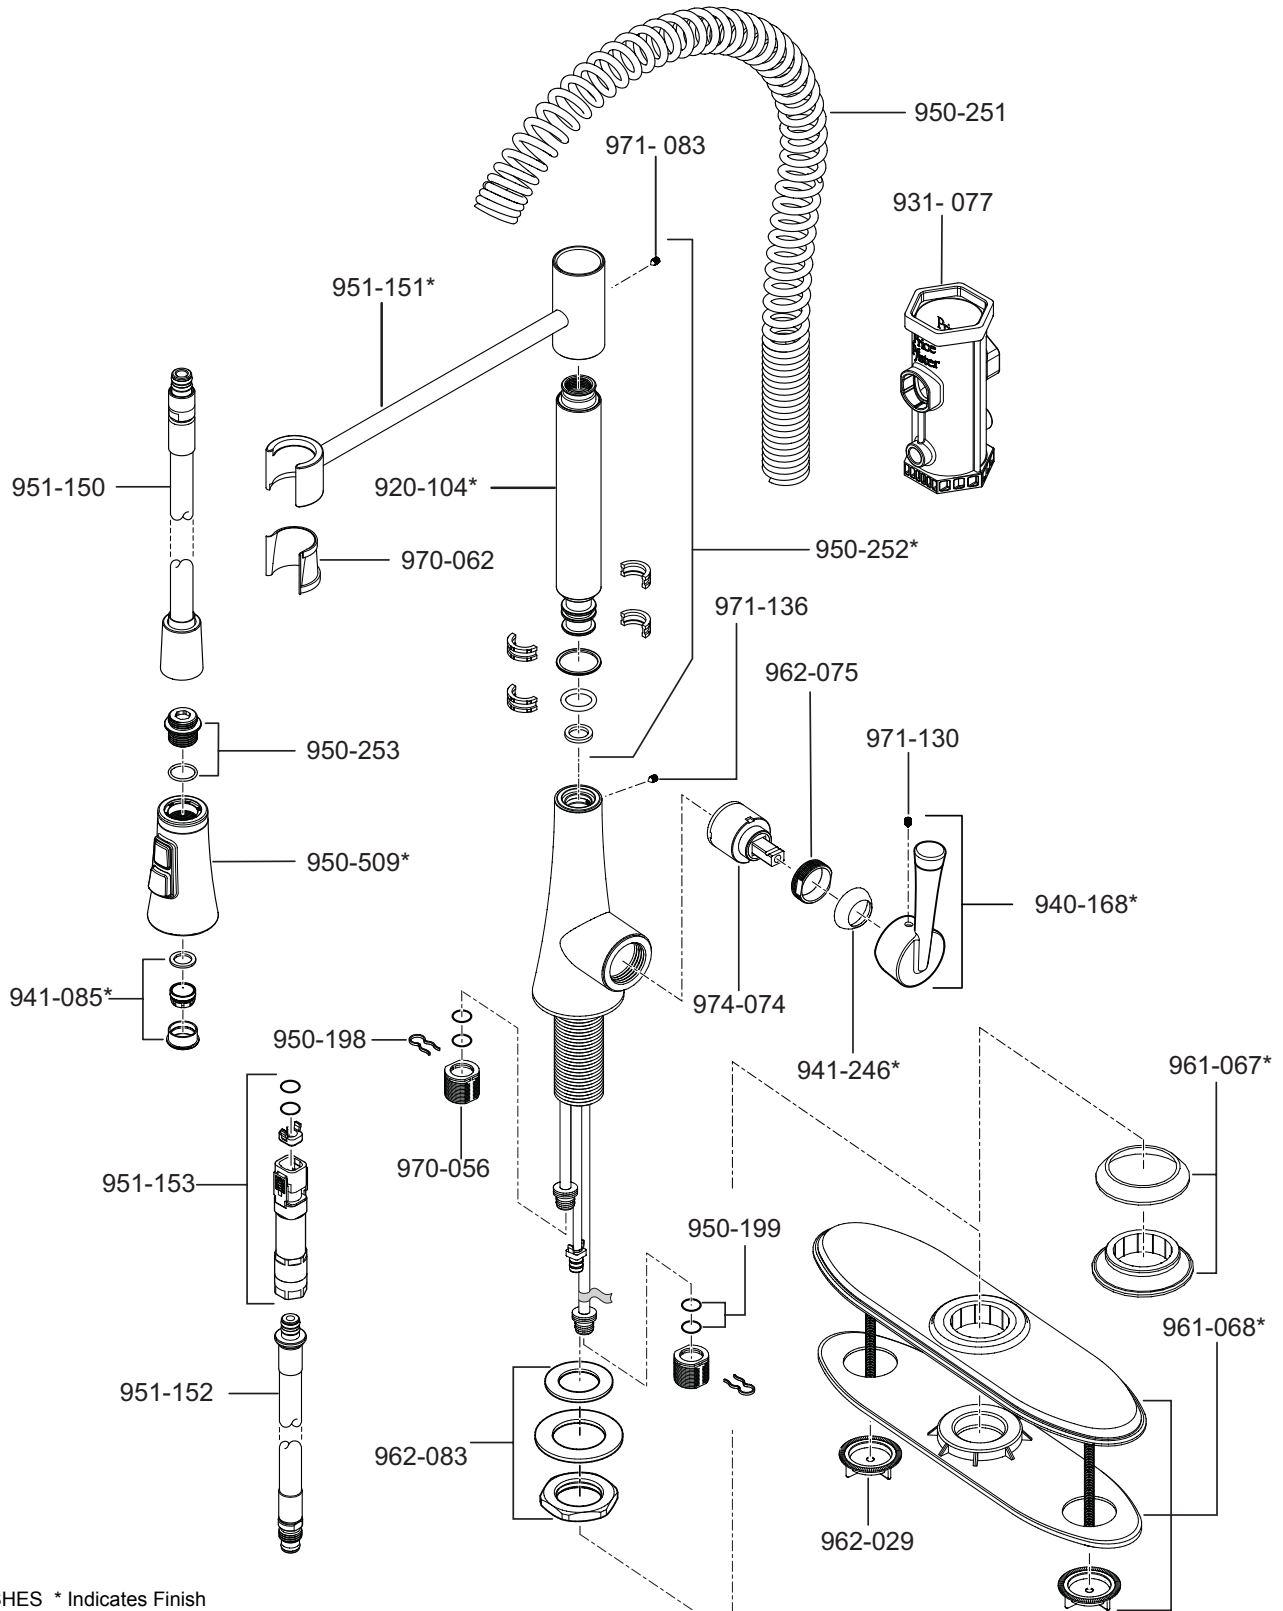

PARTS EXPLOSION

529 Series Mystique™ Collection Pull-Out Spring Kitchen Faucet

FINISHES * Indicates Finish

- | | | |
|-----------------------|-------------------------|----------------------|
| A Polished Chrome | K Satin Nickel | U Rustic Bronze |
| B Black | L Satin Stainless Steel | V PVD Polished Brass |
| C Light Gray | P Polished Brass | W White |
| D PVD Polished Nickel | Q Fired Copper | Y Tuscan Bronze |
| E Rustic Pewter | R Antique Copper | AB Aged Brass |
| G Velvet Aged Bronze | S Stainless Steel | MC Midnight Chrome |
| J PVD Brushed Nickel | T Biscuit | |

All finishes not available on all parts

1-800-PFAUCET pfisterfaucets.com
19701 DaVinci, Lake Forest, CA 92610

02/03/11

Pfister™