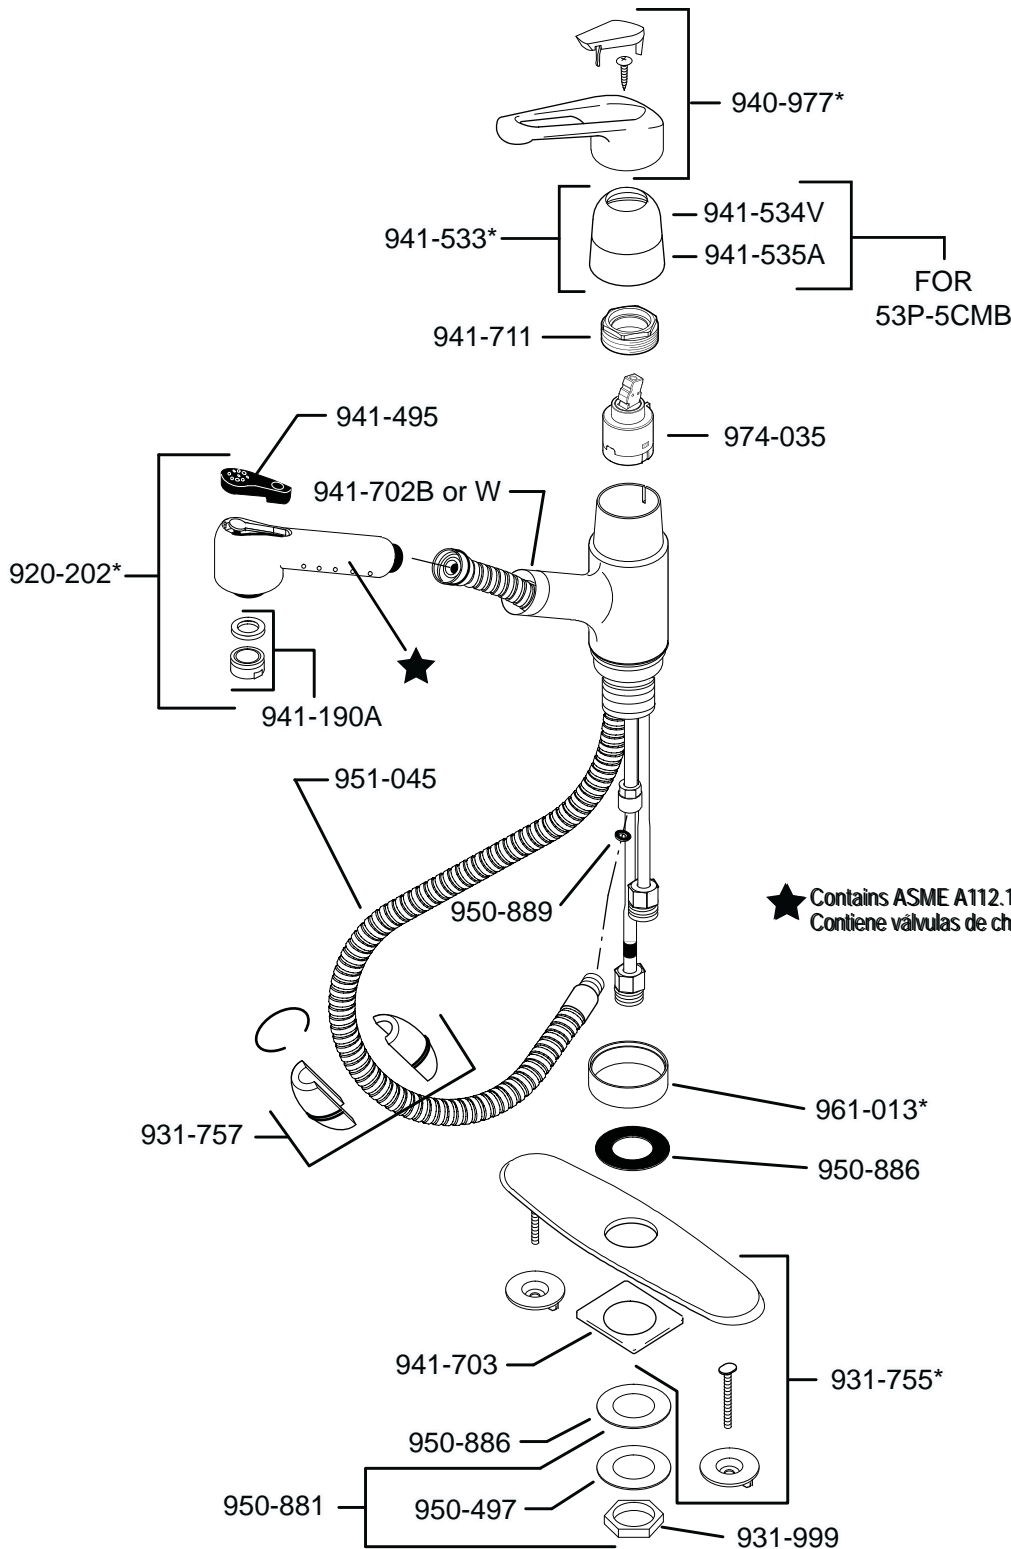

PARTS EXPLOSION

533 Series Pull-Out Kitchen Faucet

★ Contains ASME A112.18.3-Certified check valves.
 Contiene válvulas de chequeo certificadas por ASME A112.18.3

FINISHES * Indicates Finish

A Polished Chrome	L Satin Stainless	T Biscuit
B Black	M Almond	U Rustic Bronze
D PVD Polished Nickel	N Antique Bronze	V PVD Polished Brass
E Rustic Pewter	P Polished Brass	W White
J PVD Brushed Nickel	Q Satin Brass	Y Tuscan Bronze
G Velvet Aged Bronze	R Copper	Z Oil-Rubbed Bronze
K Satin Nickel	S Stainless Steel	

All finishes not available on all parts

1-800-PFAUCET www.pricepfinder.com
 19701 DaVinci, Lake Forest, CA 92610

10/20/09

Price Pfister