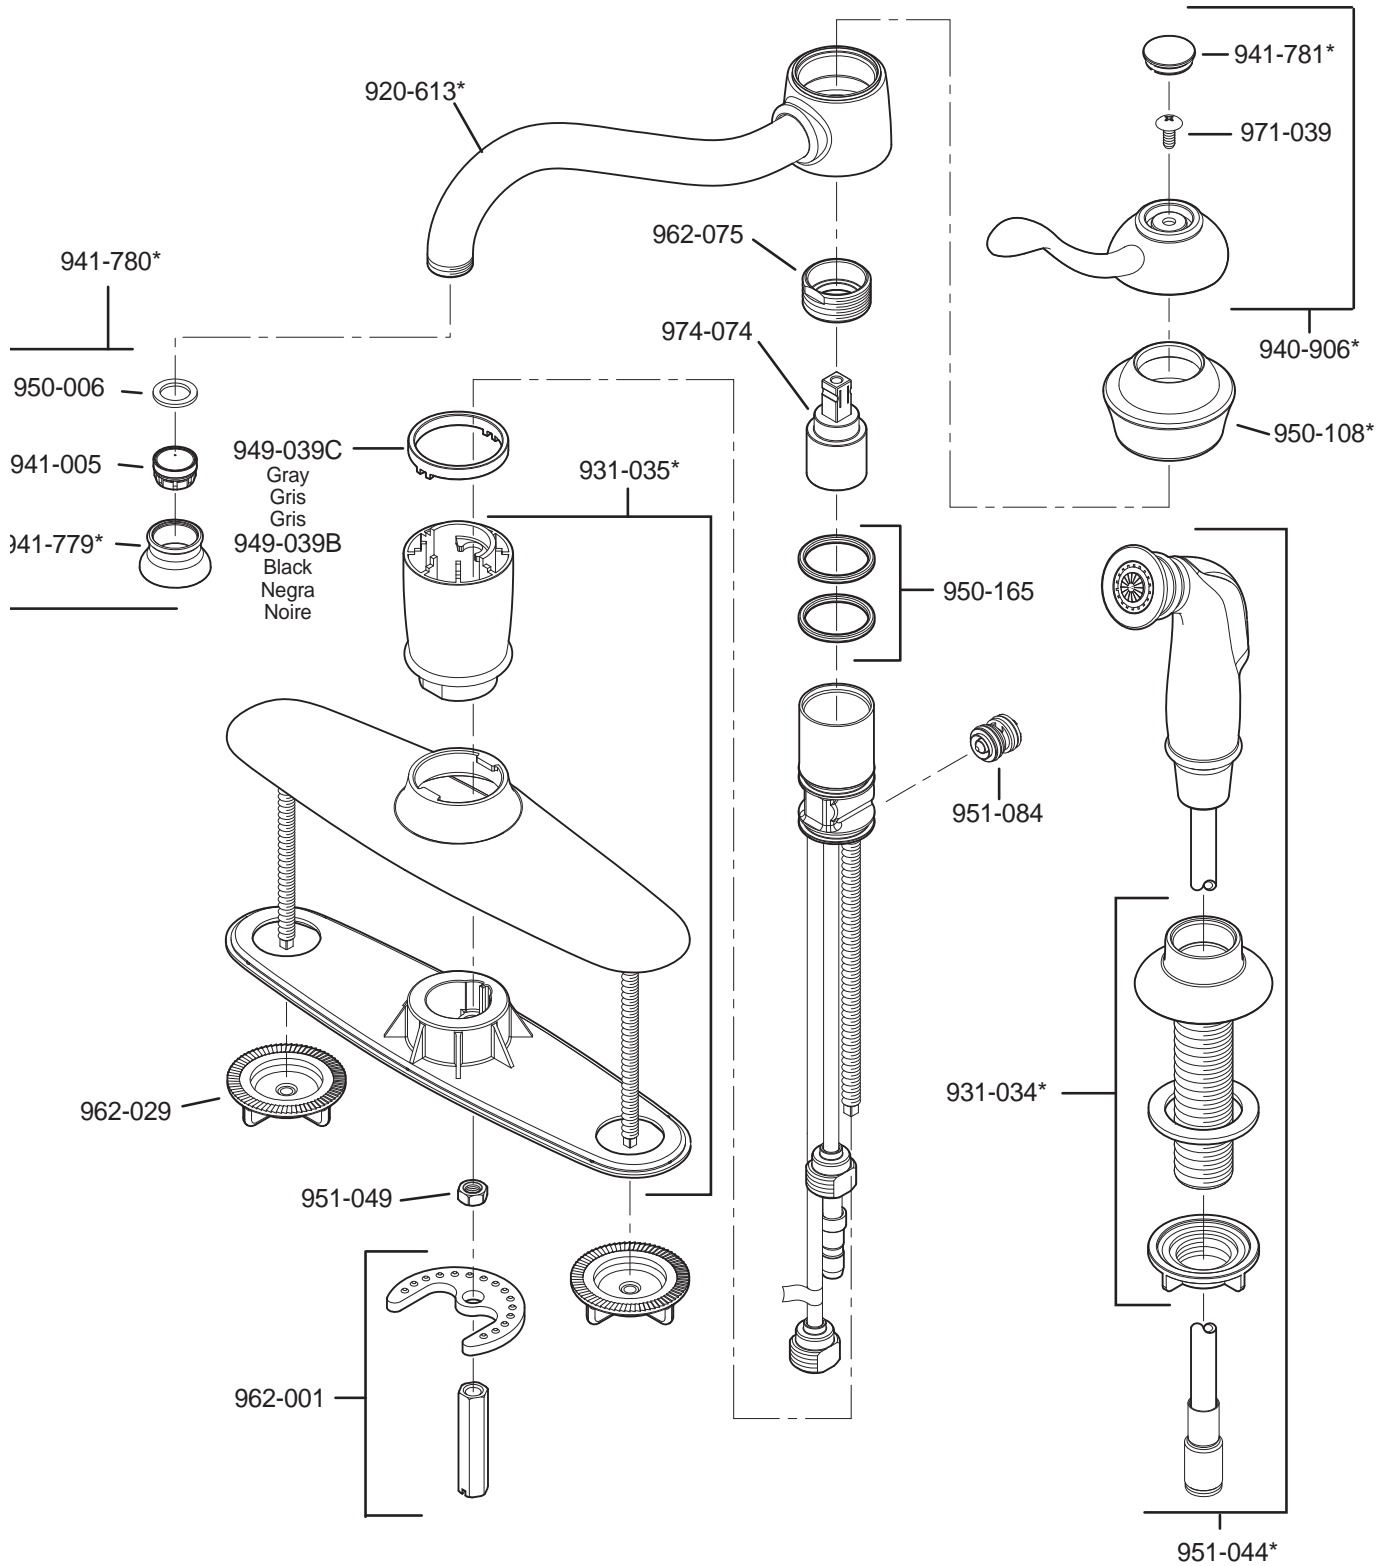

PARTS EXPLOSION

34 Series Wakely™ Collection Single-Control Kitchen Faucet

FINISHES * Indicates Finish

A Polished Chrome	L Satin Stainless	T Biscuit
B Black	M Almond	U Rustic Bronze
D PVD Polished Nickel	N Antique Bronze	V PVD Polished Brass
E Rustic Pewter	P Polished Brass	W White
J PVD Brushed Nickel	Q Satin Brass	Y Tuscan Bronze
G Velvet Aged Bronze	R Copper	Z Oil-Rubbed Bronze
K Satin Nickel	S Stainless Steel	

All finishes not available on all parts

1-800-PFAUCET www.pricepfister.com
19701 DaVinci, Lake Forest, CA 92610

10/15/09

Price Pfister