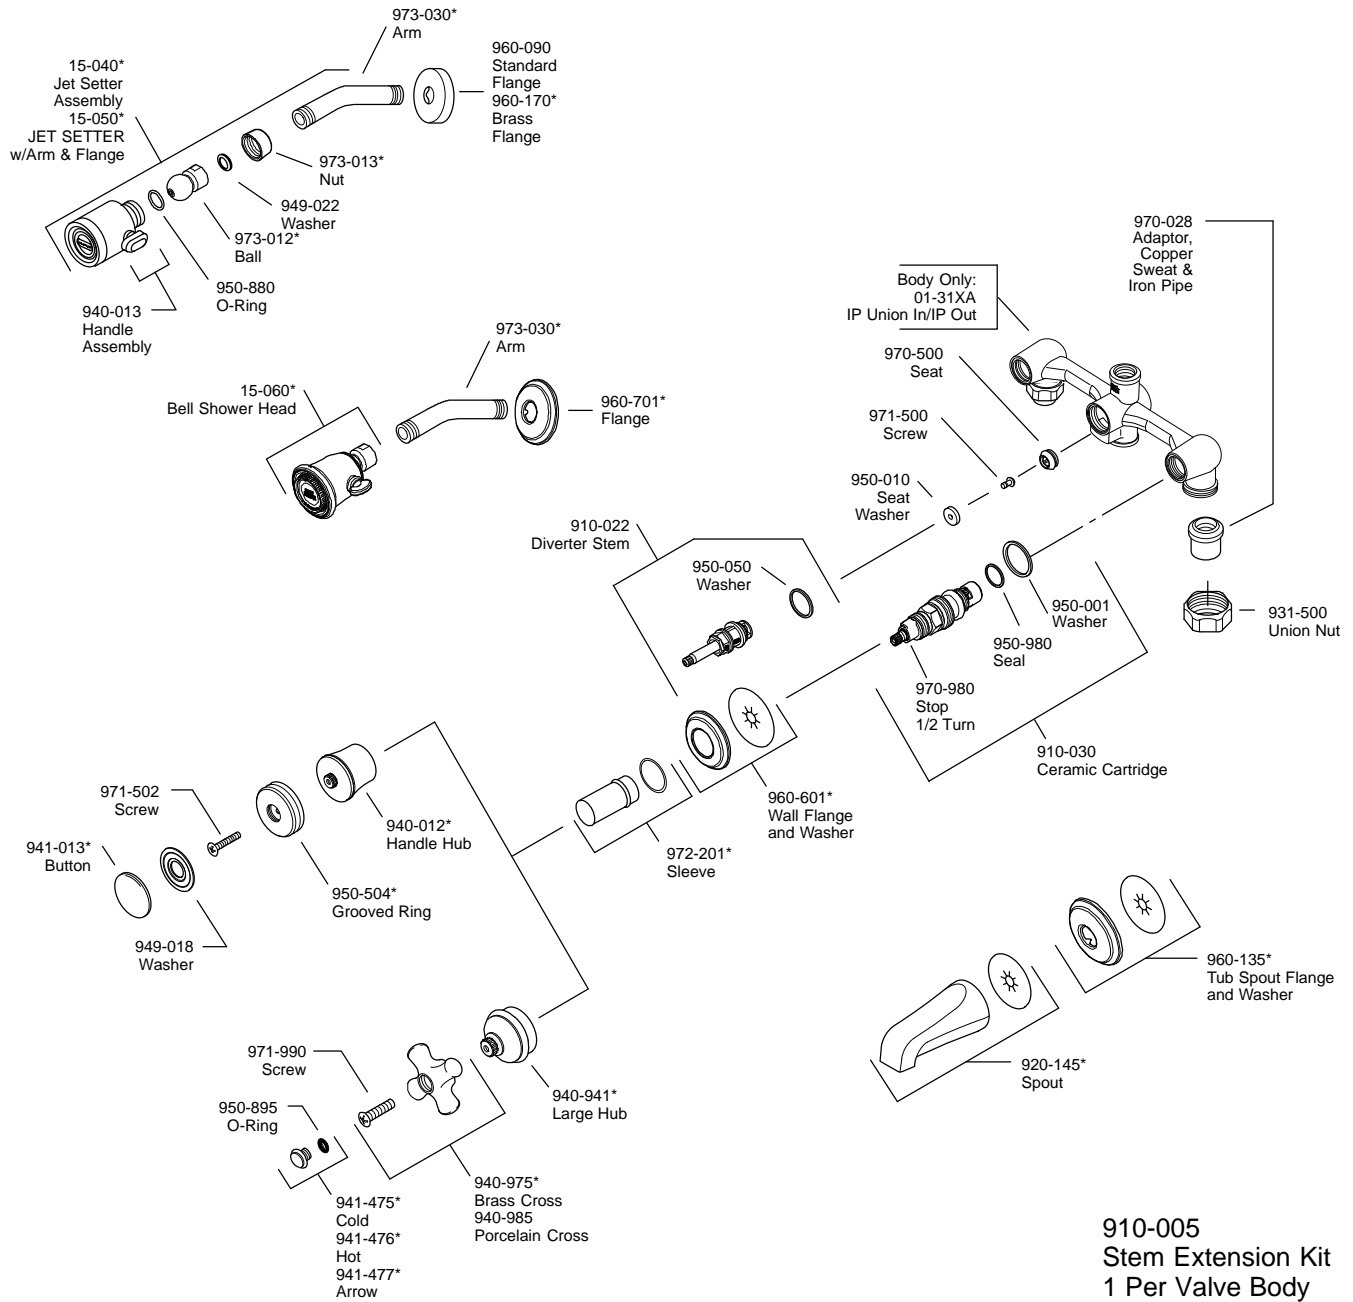

# PARTS EXPLOSION

## 01 Series Three-Handle Tub & Shower

All finishes not available on all parts

1-800-PFAUCET [www.pricepfinder.com](http://www.pricepfinder.com)  
19701 DaVinci, Lake Forest, CA 92610

07/15/08

Price Pfister