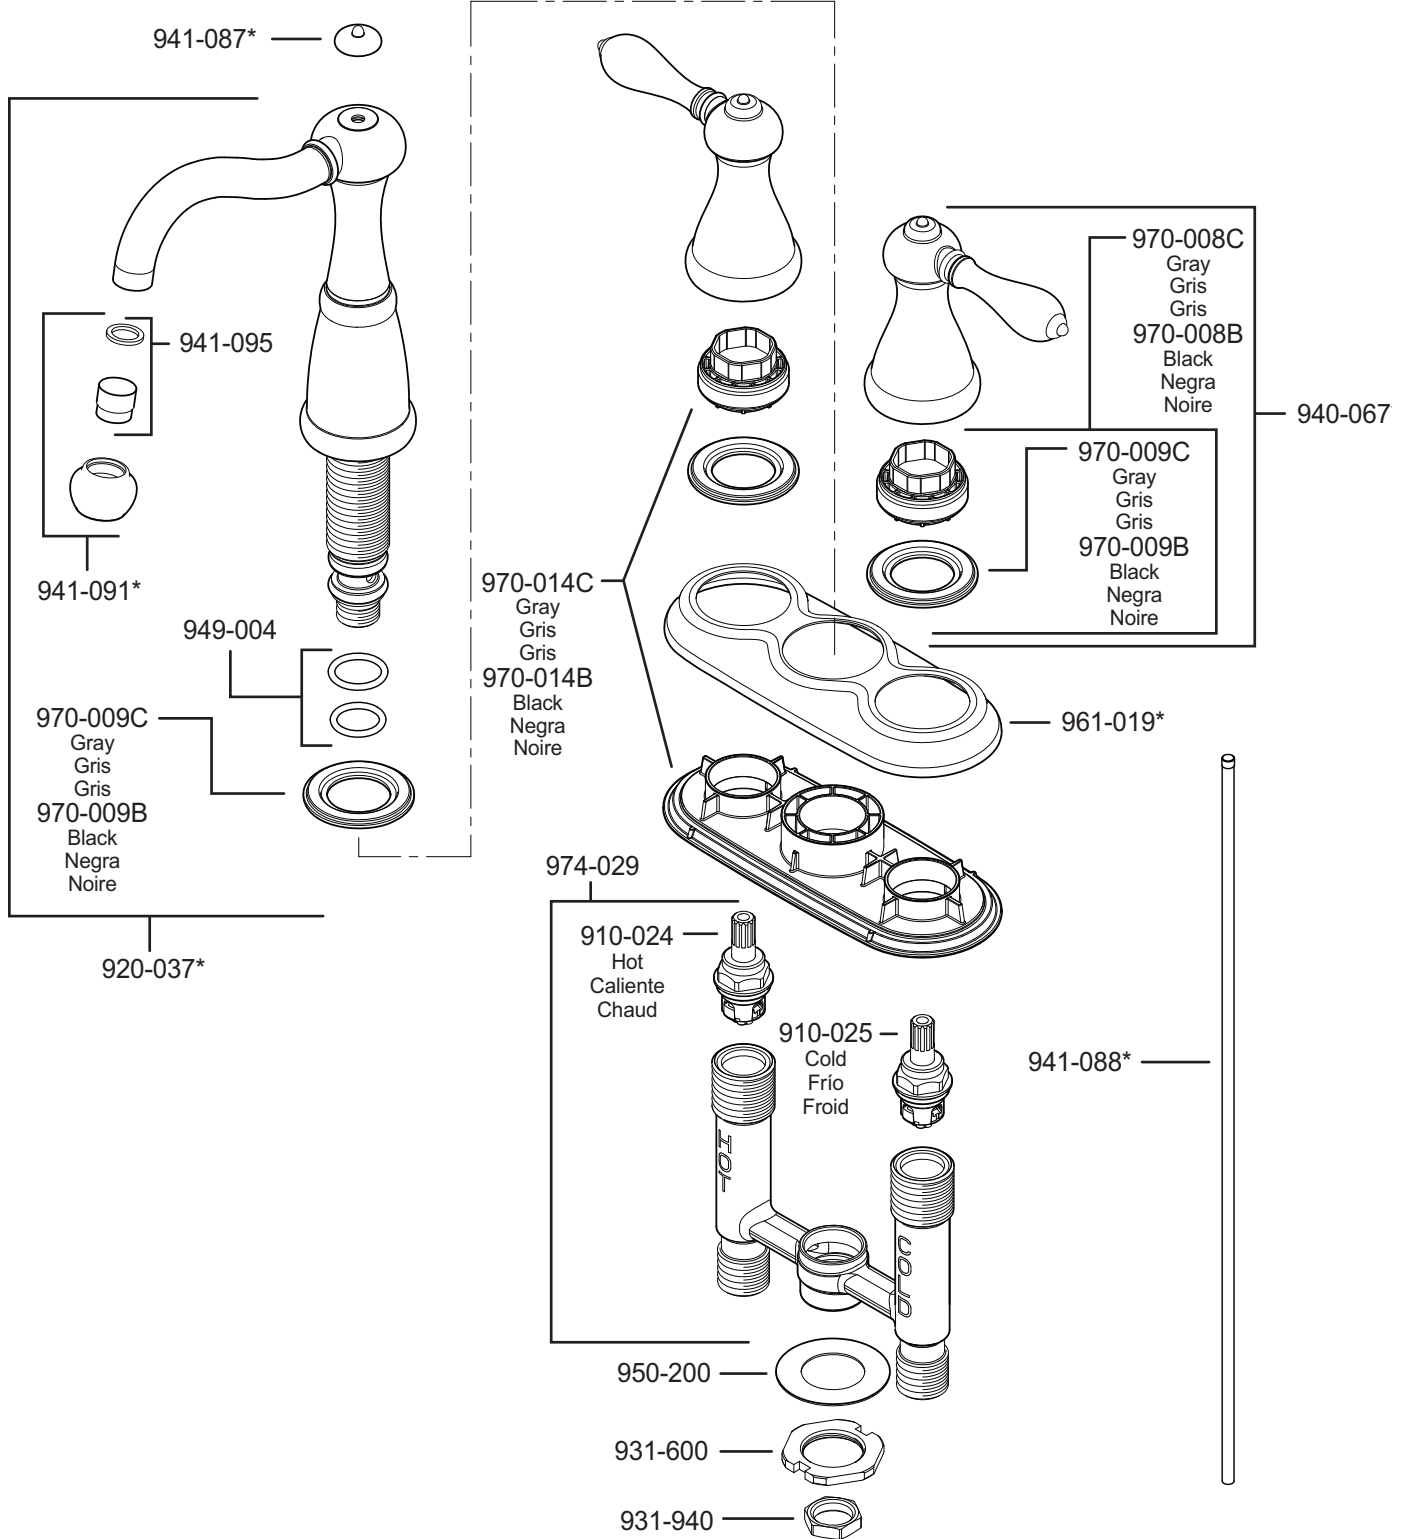

# PARTS EXPLOSION

## 46 Series Marielle™ Collection 4" Centerset Lavatory Faucet

**FINISHES \*** Indicates Finish

A Polished Chrome	M Almond	U Rustic Bronze
B Black	N Antique Bronze	V PVD Polished Brass
E Rustic Pewter	P Polished Brass	W White
D PVD Polished Nickel	Q Satin Brass	Y Tuscan Bronze
J PVD Brushed Nickel	R Copper	Z Oil-Rubbed Bronze
K Satin Nickel	S Stainless Steel	
L Satin Stainless	T Biscuit	

All finishes not available on all parts

1-800-PFAUCET [www.pricepfinder.com](http://www.pricepfinder.com)  
19701 DaVinci, Lake Forest, CA 92610

07/15/08

Price Pfister