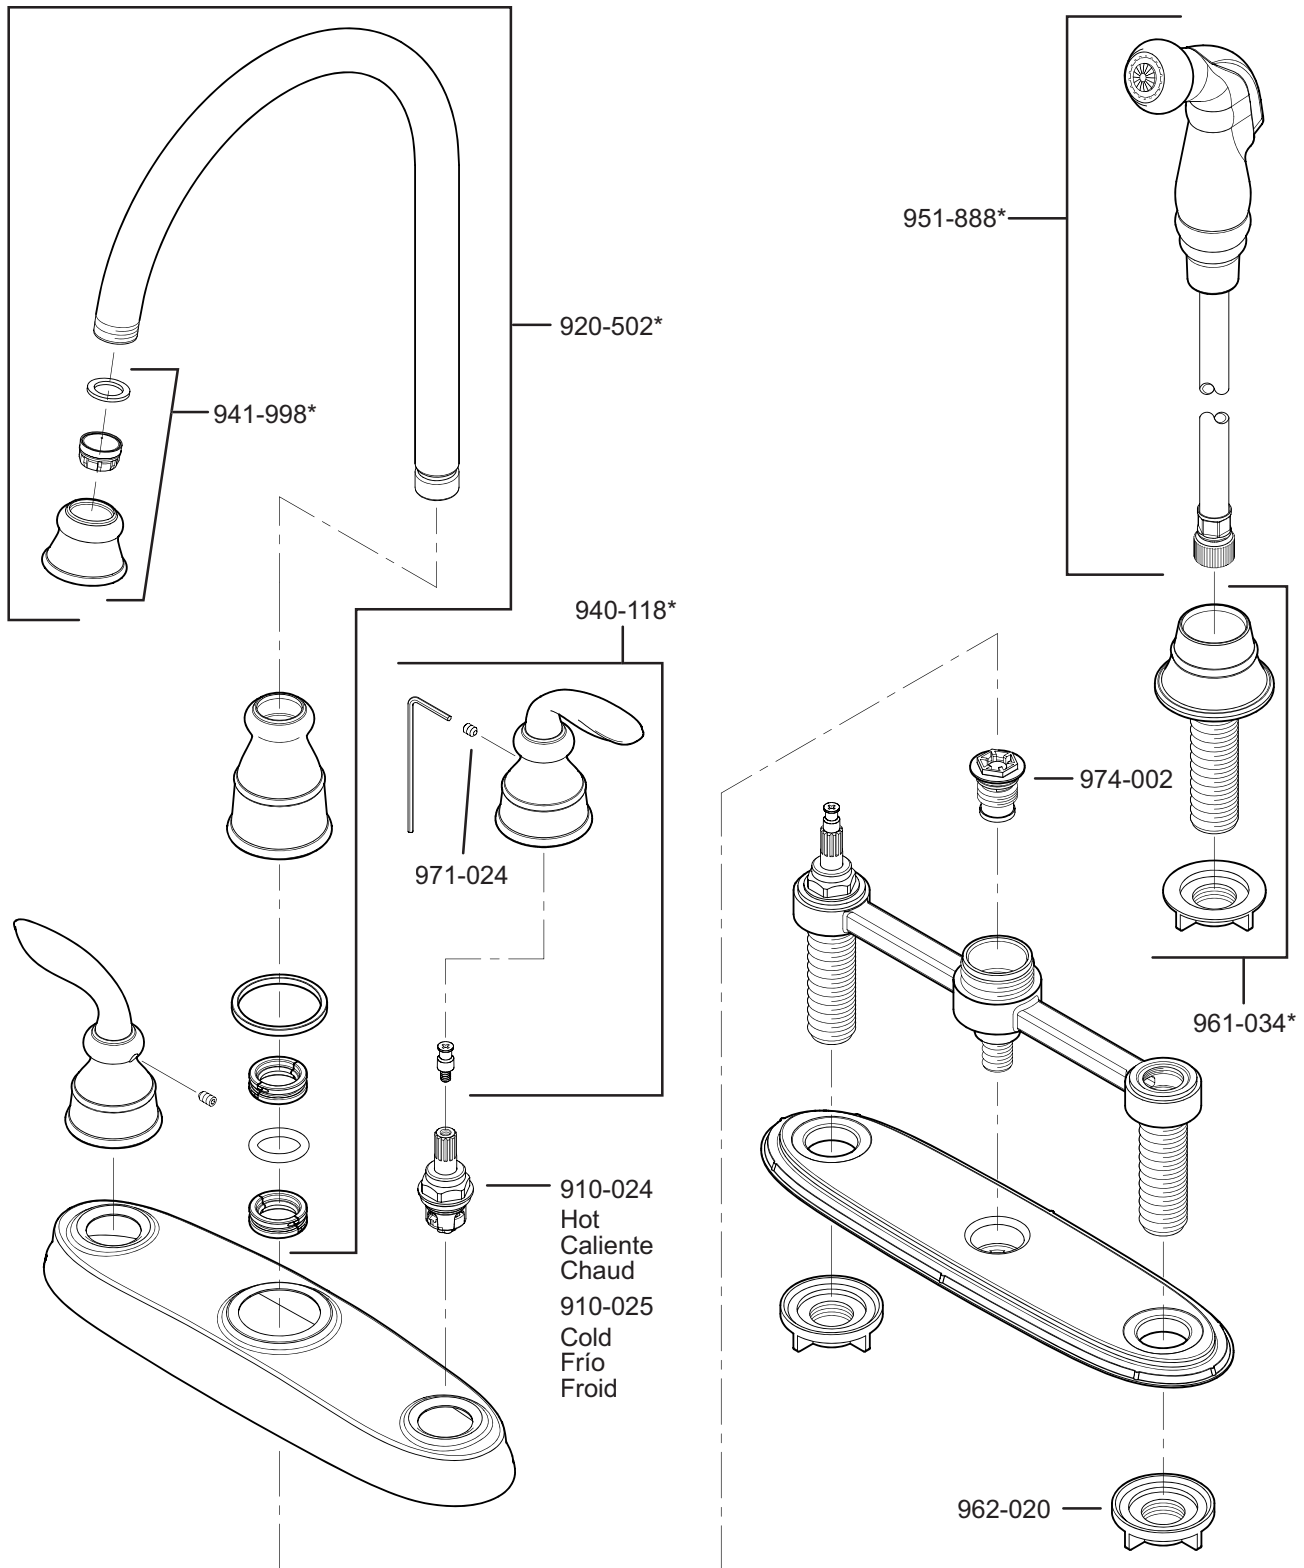

PARTS EXPLOSION

36 Series Avalon™ Collection Two-Handle Kitchen Faucet

FINISHES * Indicates Finish

A Polished Chrome	M Almond	U Rustic Bronze
B Black	N Antique Bronze	V PVD Polished Brass
E Rustic Pewter	P Polished Brass	W White
D PVD Polished Nickel	Q Satin Brass	Y Tuscan Bronze
J PVD Brushed Nickel	R Copper	Z Oil-Rubbed Bronze
K Satin Nickel	S Stainless Steel	
L Satin Stainless	T Biscuit	