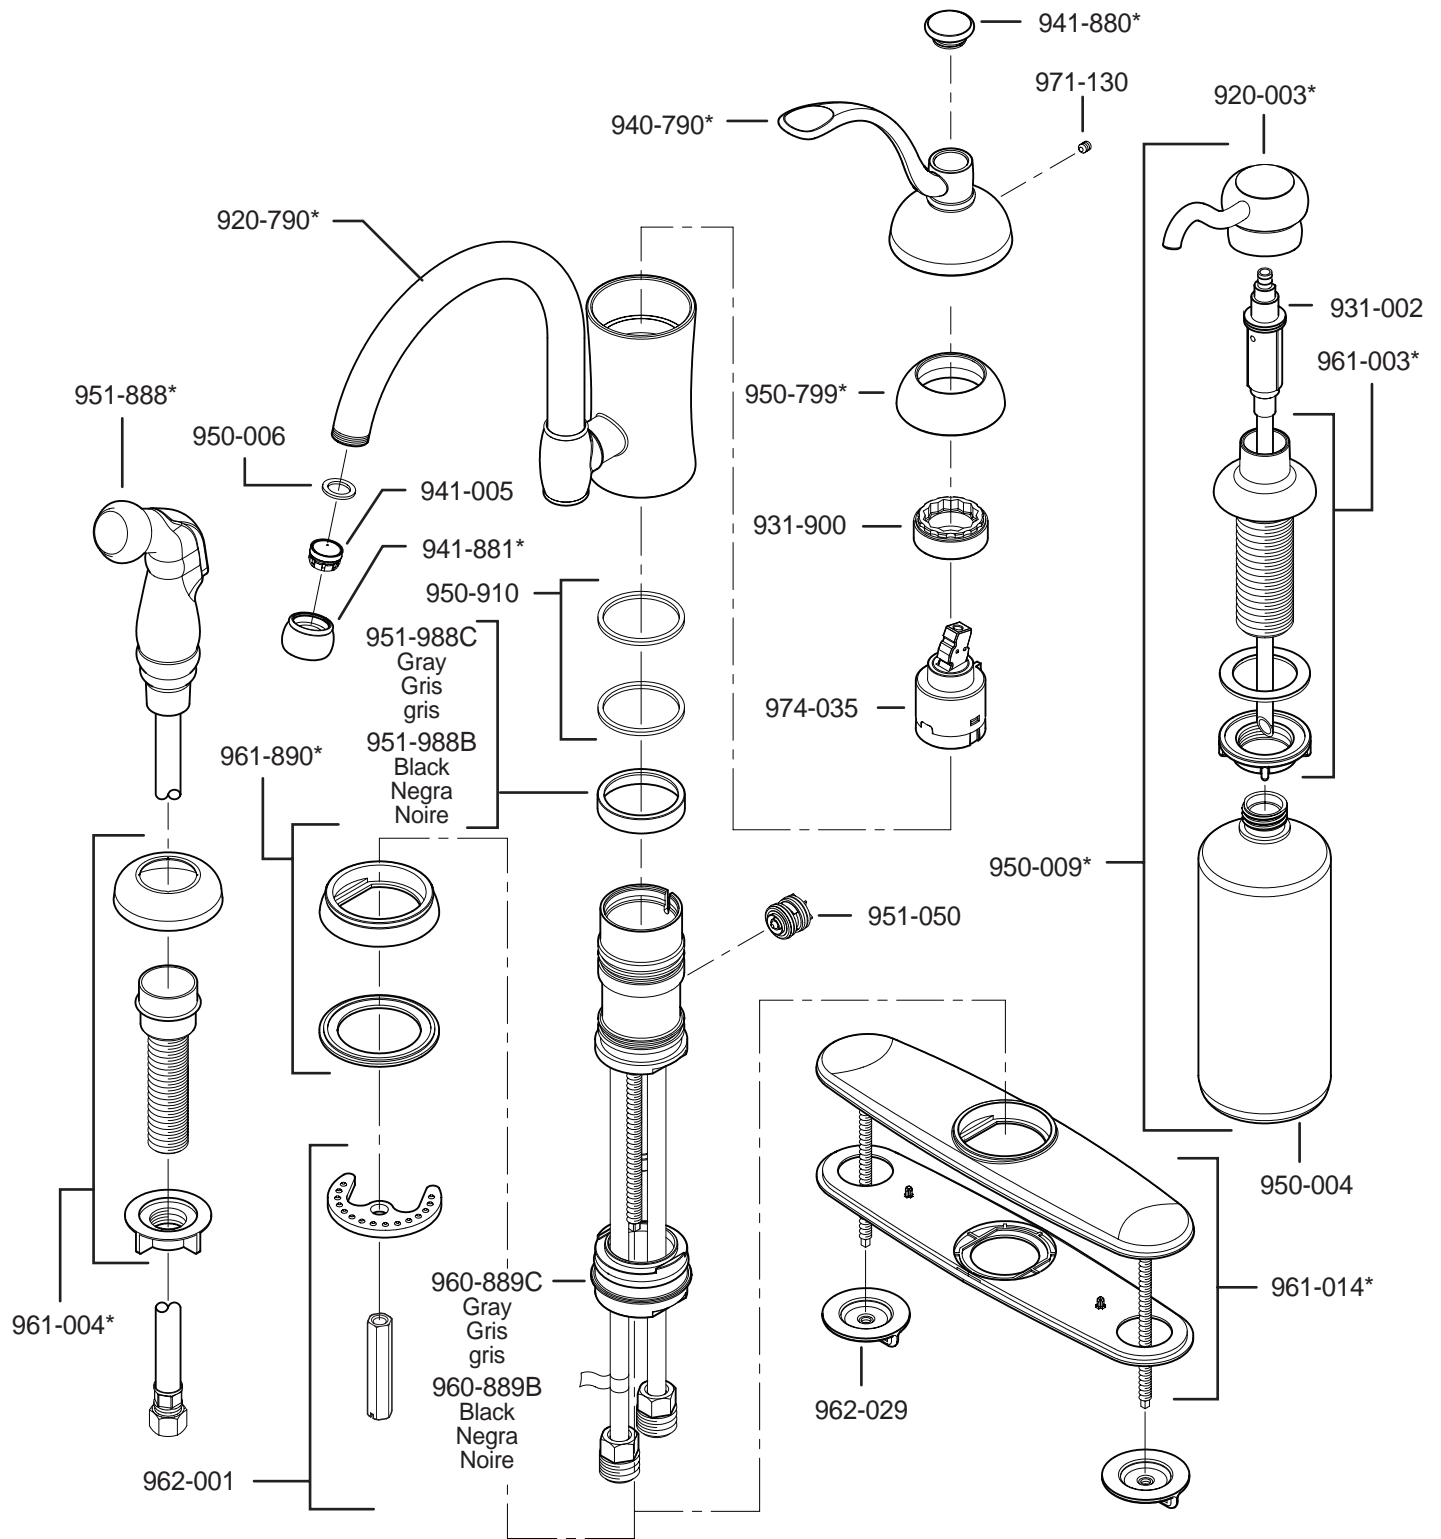

PARTS EXPLOSION

34 Series Amherst™ Collection Single-Control Kitchen Faucet

FINISHES * Indicates Finish

A Polished Chrome	L Satin Stainless	T Biscuit
B Black	M Almond	U Rustic Bronze
D PVD Polished Nickel	N Antique Bronze	V PVD Polished Brass
E Rustic Pewter	P Polished Brass	W White
J PVD Brushed Nickel	Q Satin Brass	Y Tuscan Bronze
G Velvet Aged Bronze	R Copper	Z Oil-Rubbed Bronze
K Satin Nickel	S Stainless Steel	