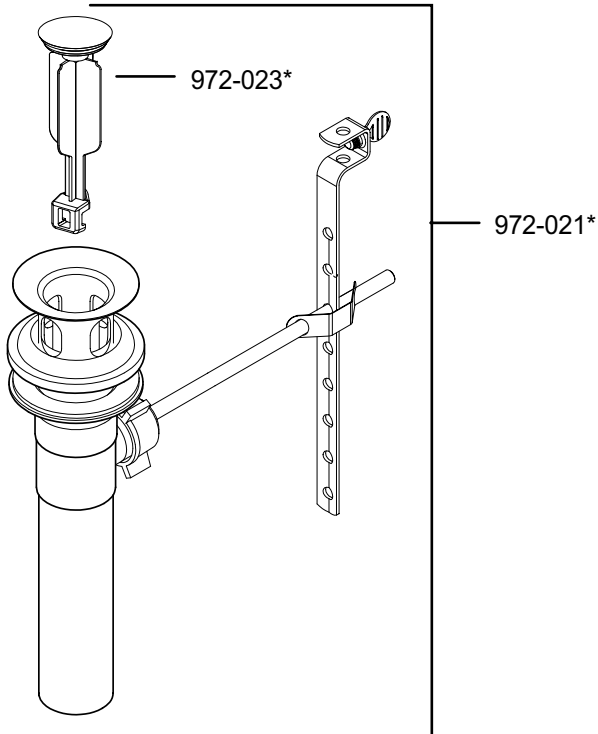

PARTS EXPLOSION

47 Series Pop-Up Assemblies

ALL METAL

50/50

ALL PLASTIC

FINISHES * Indicates Finish

A Polished Chrome	M Almond	U Rustic Bronze
B Black	N Antique Bronze	V PVD Polished Brass
E Rustic Pewter	P Polished Brass	W White
D PVD Polished Nickel	Q Satin Brass	Y Tuscan Bronze
J PVD Brushed Nickel	R Copper	Z Oil-Rubbed Bronze
K Satin Nickel	S Stainless Steel	
L Satin Stainless	T Biscuit	