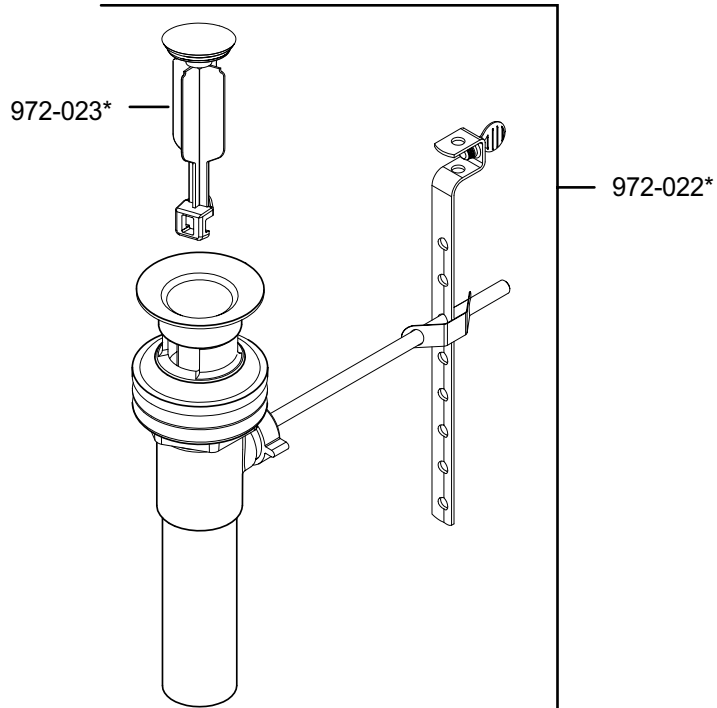

PARTS EXPLOSION

47 Series Pop-Up Assemblies

ALL METAL

50/50

ALL PLASTIC

FINISHES * Indicates Finish

A Polished Chrome	M Almond	U Rustic Bronze
B Black	N Antique Bronze	V PVD Polished Brass
E Rustic Pewter	P Polished Brass	W White
D PVD Polished Nickel	Q Satin Brass	Y Tuscan Bronze
J PVD Brushed Nickel	R Copper	Z Oil-Rubbed Bronze
K Satin Nickel	S Stainless Steel	
L Satin Stainless	T Biscuit	