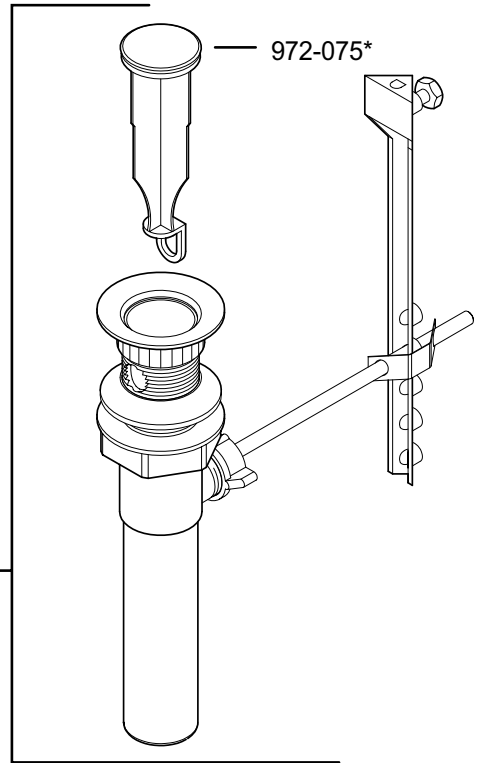

PARTS EXPLOSION

47 Series Pop-Up Assemblies

ALL METAL

50/50

ALL PLASTIC

FINISHES * Indicates Finish

A Polished Chrome	M Almond	U Rustic Bronze
B Black	N Antique Bronze	V PVD Polished Brass
E Rustic Pewter	P Polished Brass	W White
D PVD Polished Nickel	Q Satin Brass	Y Tuscan Bronze
J PVD Brushed Nickel	R Copper	Z Oil-Rubbed Bronze
K Satin Nickel	S Stainless Steel	
L Satin Stainless	T Biscuit	