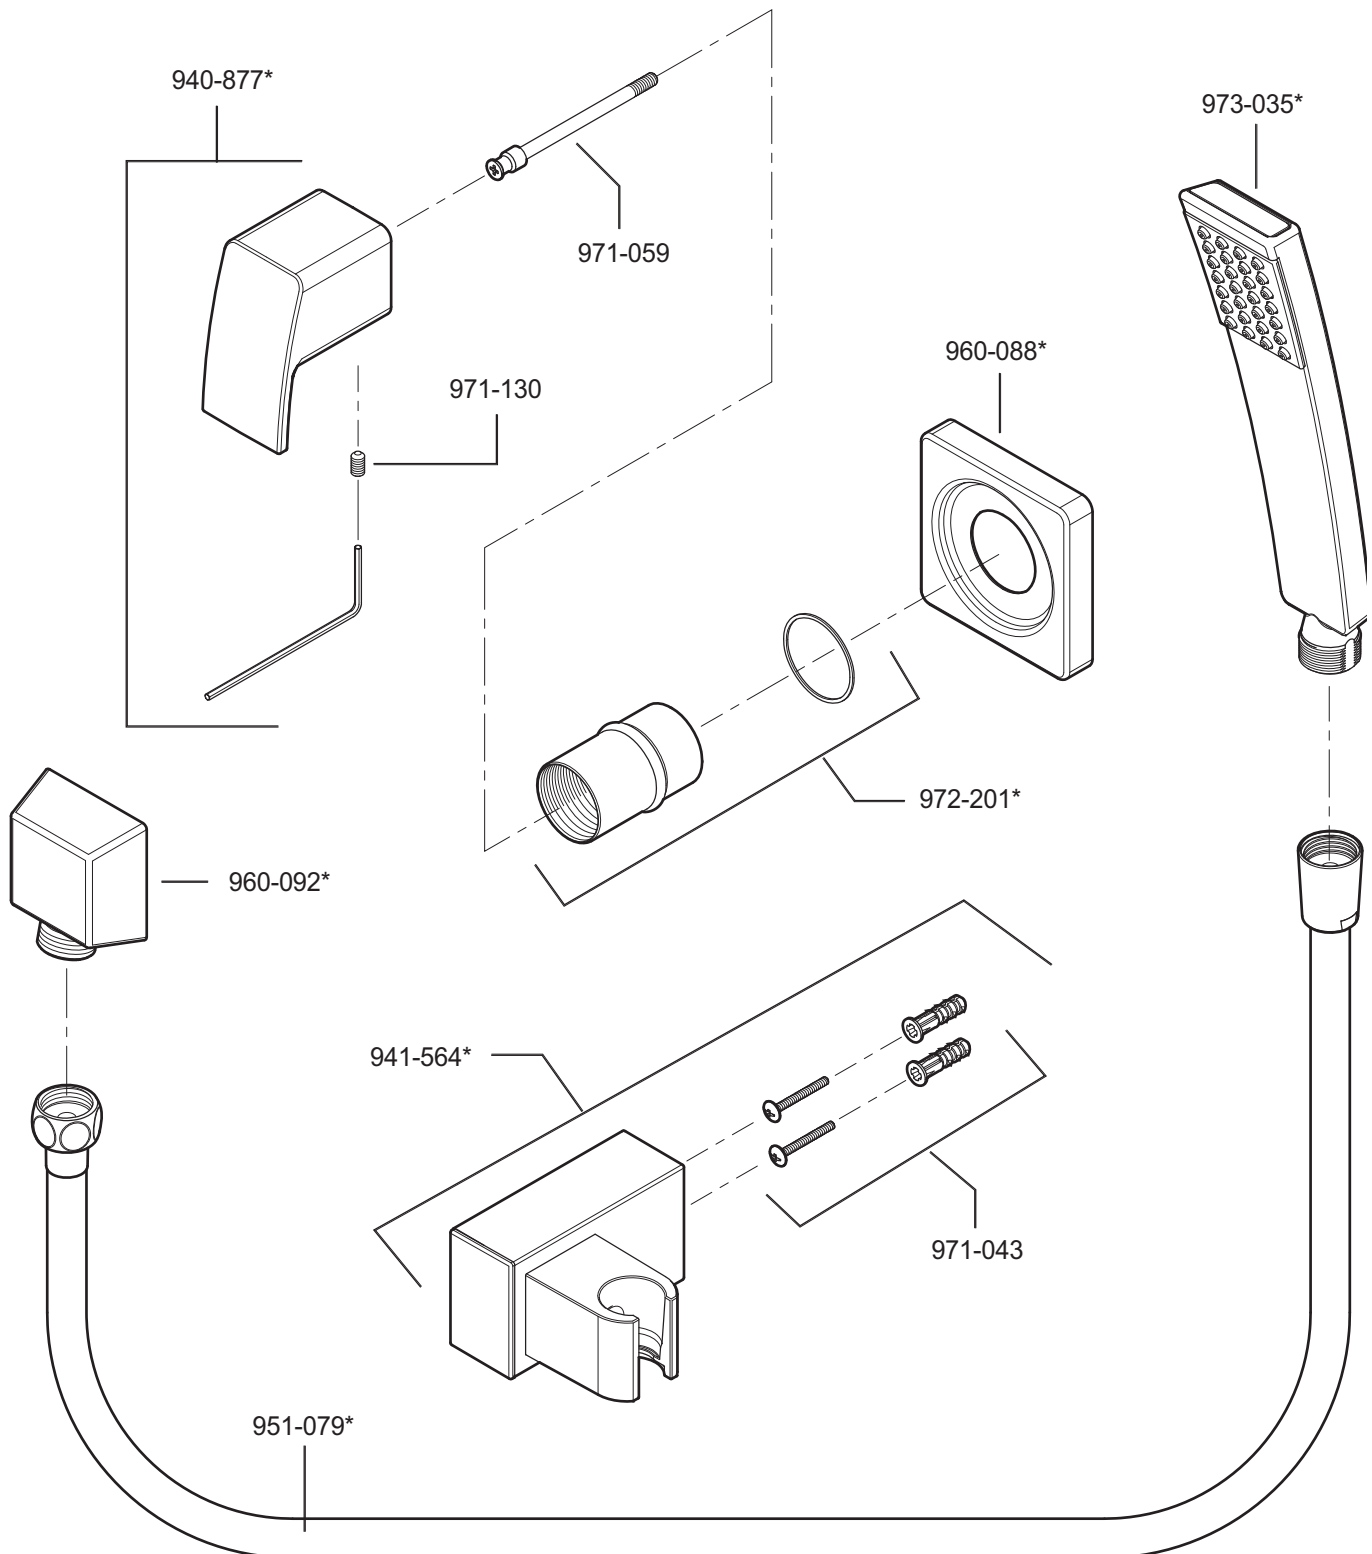

# PARTS EXPLOSION

## 16 Series Kenzo™ In-Wall Diverter Trim

**FINISHES \*** Indicates Finish

A Polished Chrome	M Almond	U Rustic Bronze
B Black	N Antique Bronze	V PVD Polished Brass
E Rustic Pewter	P Polished Brass	W White
D PVD Polished Nickel	Q Satin Brass	Y Tuscan Bronze
J PVD Brushed Nickel	R Copper	Z Oil-Rubbed Bronze
K Satin Nickel	S Stainless Steel	
L Satin Stainless	T Biscuit	