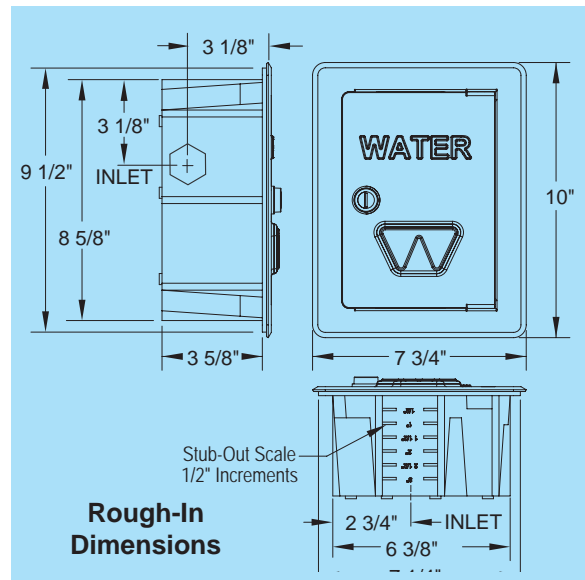

**MB24BX**

**MB24BX-K**

**MB24BX & MB24BX-K models include:**  
Composite Box, Stainless Steel Door & Fascia *Only*

**MB24BX** Includes Tee Key Lock

**MB24BX-K** Includes Key Cylinder Lock

- Shipped in individual cartons
- Shipping Weight: 3 lbs-3 oz