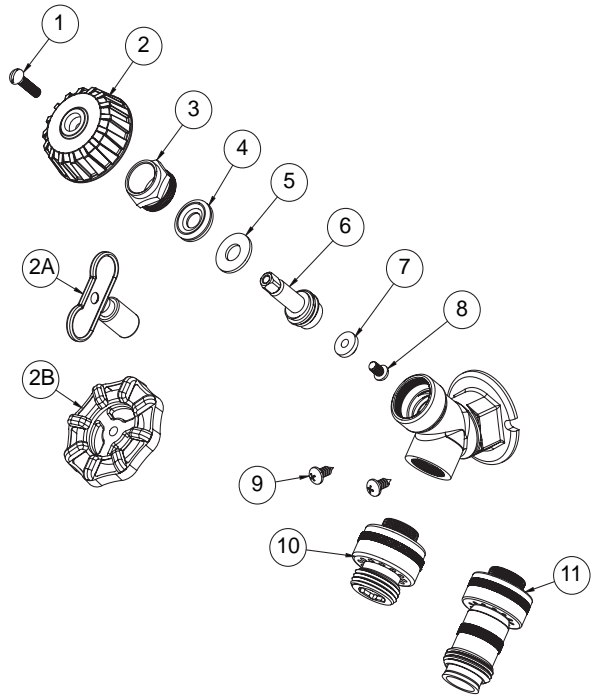

### Modular Box Components

*See Rough-In Dimensions on reverse side.*

See reverse side for available Door & Fascia Repair Kit.

**For Installation Instructions go to  
[www.woodfordmfg.com](http://www.woodfordmfg.com) or call 1-800-621-6032**

### MODEL MB24 & MB26 PARTS LIST

ITEM	PART#	DESCRIPTION
1	30121	Handle Screw - Nickel
2	30120	Wheel Handle - Clear
2A	50009	Tee Key
2B	30106	Wheel Handle - Metal
3	30109	Packing Nut - chrome
4	30247	EPDM Packing
5	30105	Packing Support Washer
6	30104	Operating Stem
7	30008	Washer
8	30009	Washer Screw
9	30151	Fascia Screws (2)
10	34HF-CH	34HF Vacuum Breaker for Model 24
11	50HF-CH	50HF Backflow Preventer for Model 26
	RK-24	Chrome Repair Kit (Includes items 1-8)