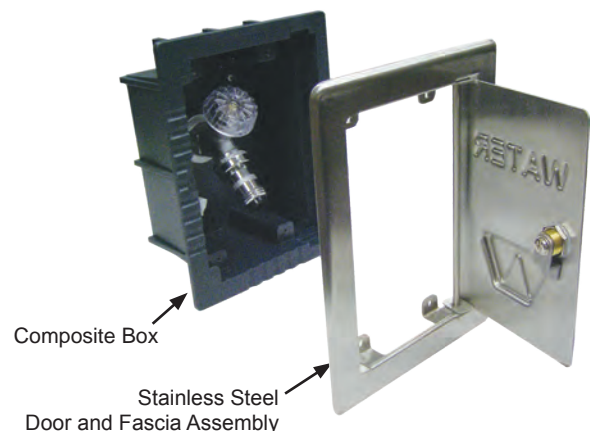

Modular Box Components

See Rough-In Dimensions on reverse side.

See reverse side for available Door & Fascia Repair Kit.

**For Installation Instructions go to
www.woodfordmfg.com or call 1-800-621-6032**