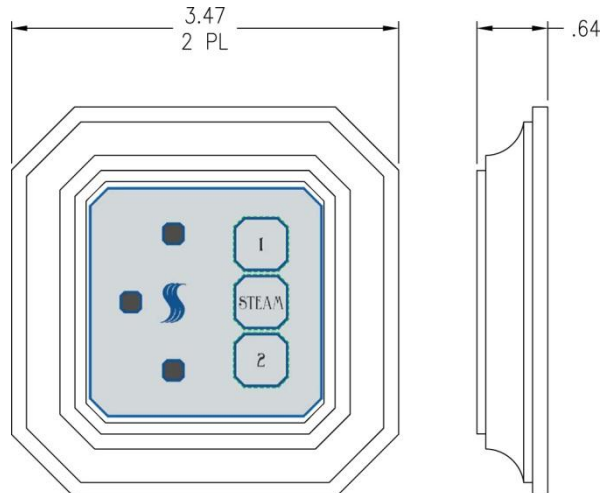

PN = Polished Nickel
SN = Satin Nickel
BN = Black Nickel
AN = Antique Nickel
PG = Polished Gold
ORB = Oil Rubbed Bronze
WHT = White

Product Specification:

The user interface control shall be dimensioned approx. 3.47 Sq. x 0.64 inches. The Control shall be made from billet aluminum and include the ability to turn-on steam on remotely with use of a 100% networked digital technology.

Shipping Information:

Weight.....2.16 lbs.
Length.....9 in.
Width.....7 in.
Height.....5 in.

This control style is Regency

Regency Edge

For any further assistance please contact ThermaSol at 800.776.0711 or sales@thermasol.com