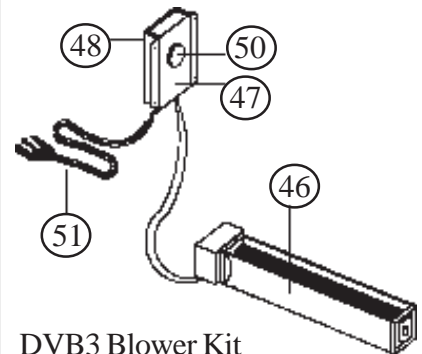

OPTIONAL VENT EXTENSIONS

- = VK1525/9-15 Vent Kit Assembly
- △ = VK1525/15-24 Vent Kit Assembly

OPTIONAL BLOWER ASSEMBLY / DVB-3

DVB3 Blower Kit
also includes:

- 43078 Cover Plate
- 43625 Blower Shield for CDV25/33