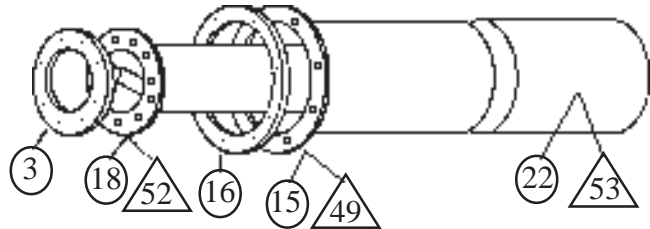

OPTIONAL VENT EXTENSIONS

- = VK1525/9-15 Vent Kit Assembly
- △ = VK1525/15-24 Vent Kit Assembly

OPTIONAL BLOWER ASSEMBLY / DVB-3

DVB3 Blower Kit
also includes:

- 43078 Cover Plate
- 43625 Blower Shield for CDV25/33