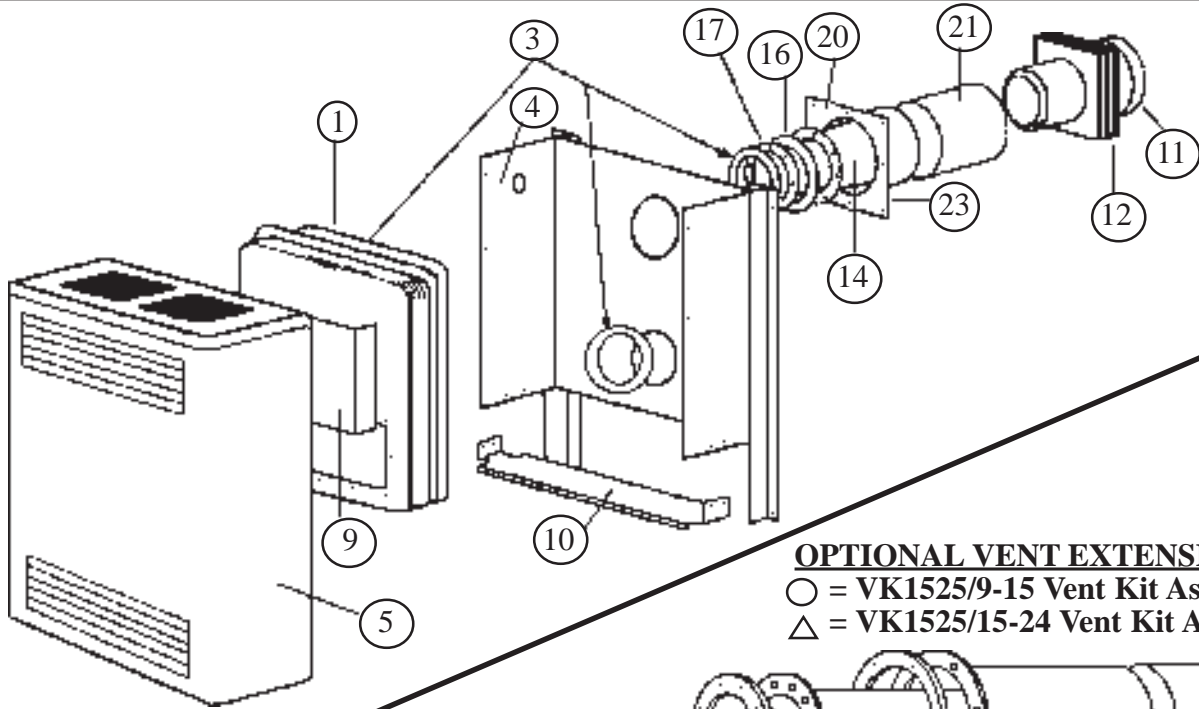

OPTIONAL VENT EXTENSIONS

- = VK1525/9-15 Vent Kit Assembly
- △ = VK1525/15-24 Vent Kit Assembly

OPTIONAL BLOWER ASSEMBLY / DVB-3

DVB3 Blower Kit
also includes:

- 43078 Cover Plate
- 43625 Blower Shield for CDV25/33