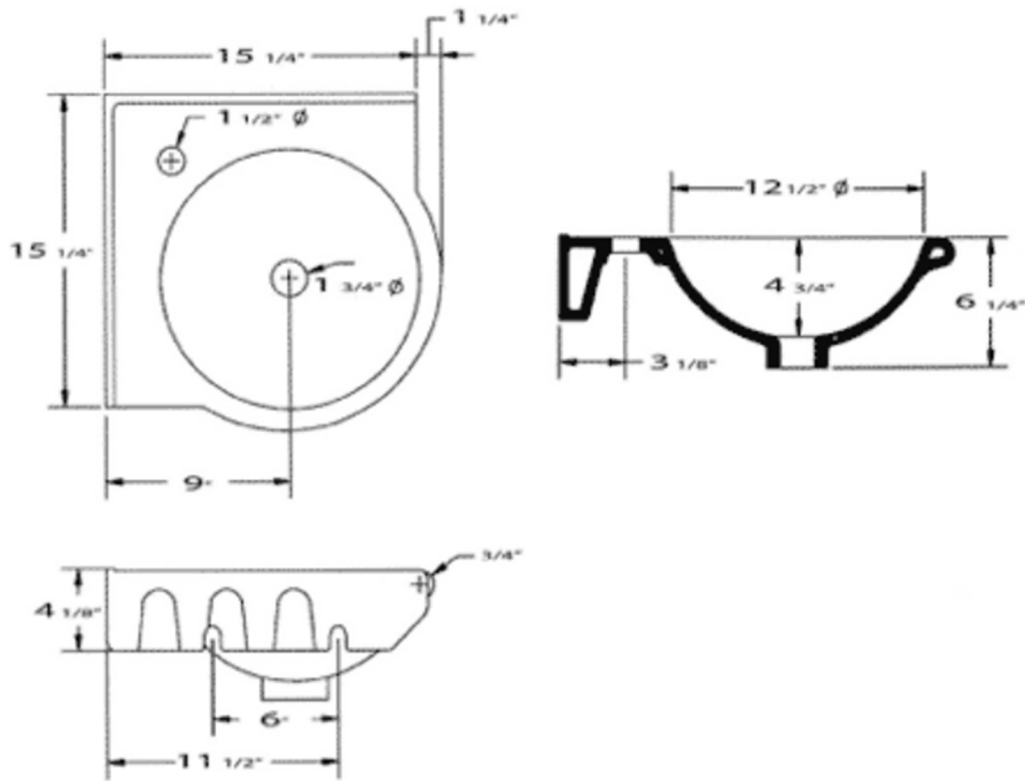

AB104

White 15" Round Corner Wall Mounted Porcelain Bathroom Sink

Note: All product dimensions are approximate and should be verified on site prior to installation.
Visit www.ALFibrand.com for more information.