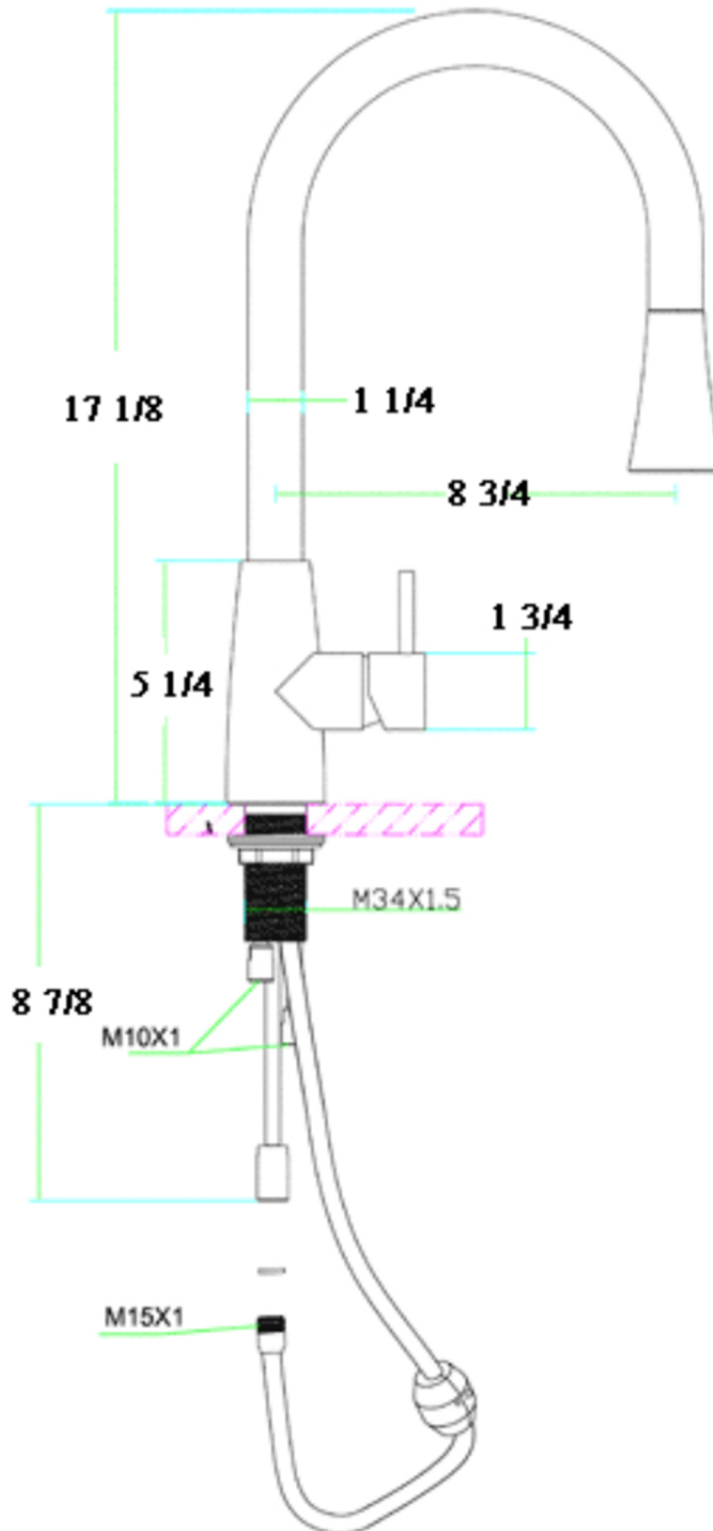

# AB2034

Solid Pull Down Single Hole Kitchen Faucet

**Note:** All product dimensions are approximate and should be verified on site prior to installation.  
Visit [www.ALFIbrand.com](http://www.ALFIbrand.com) for more information.