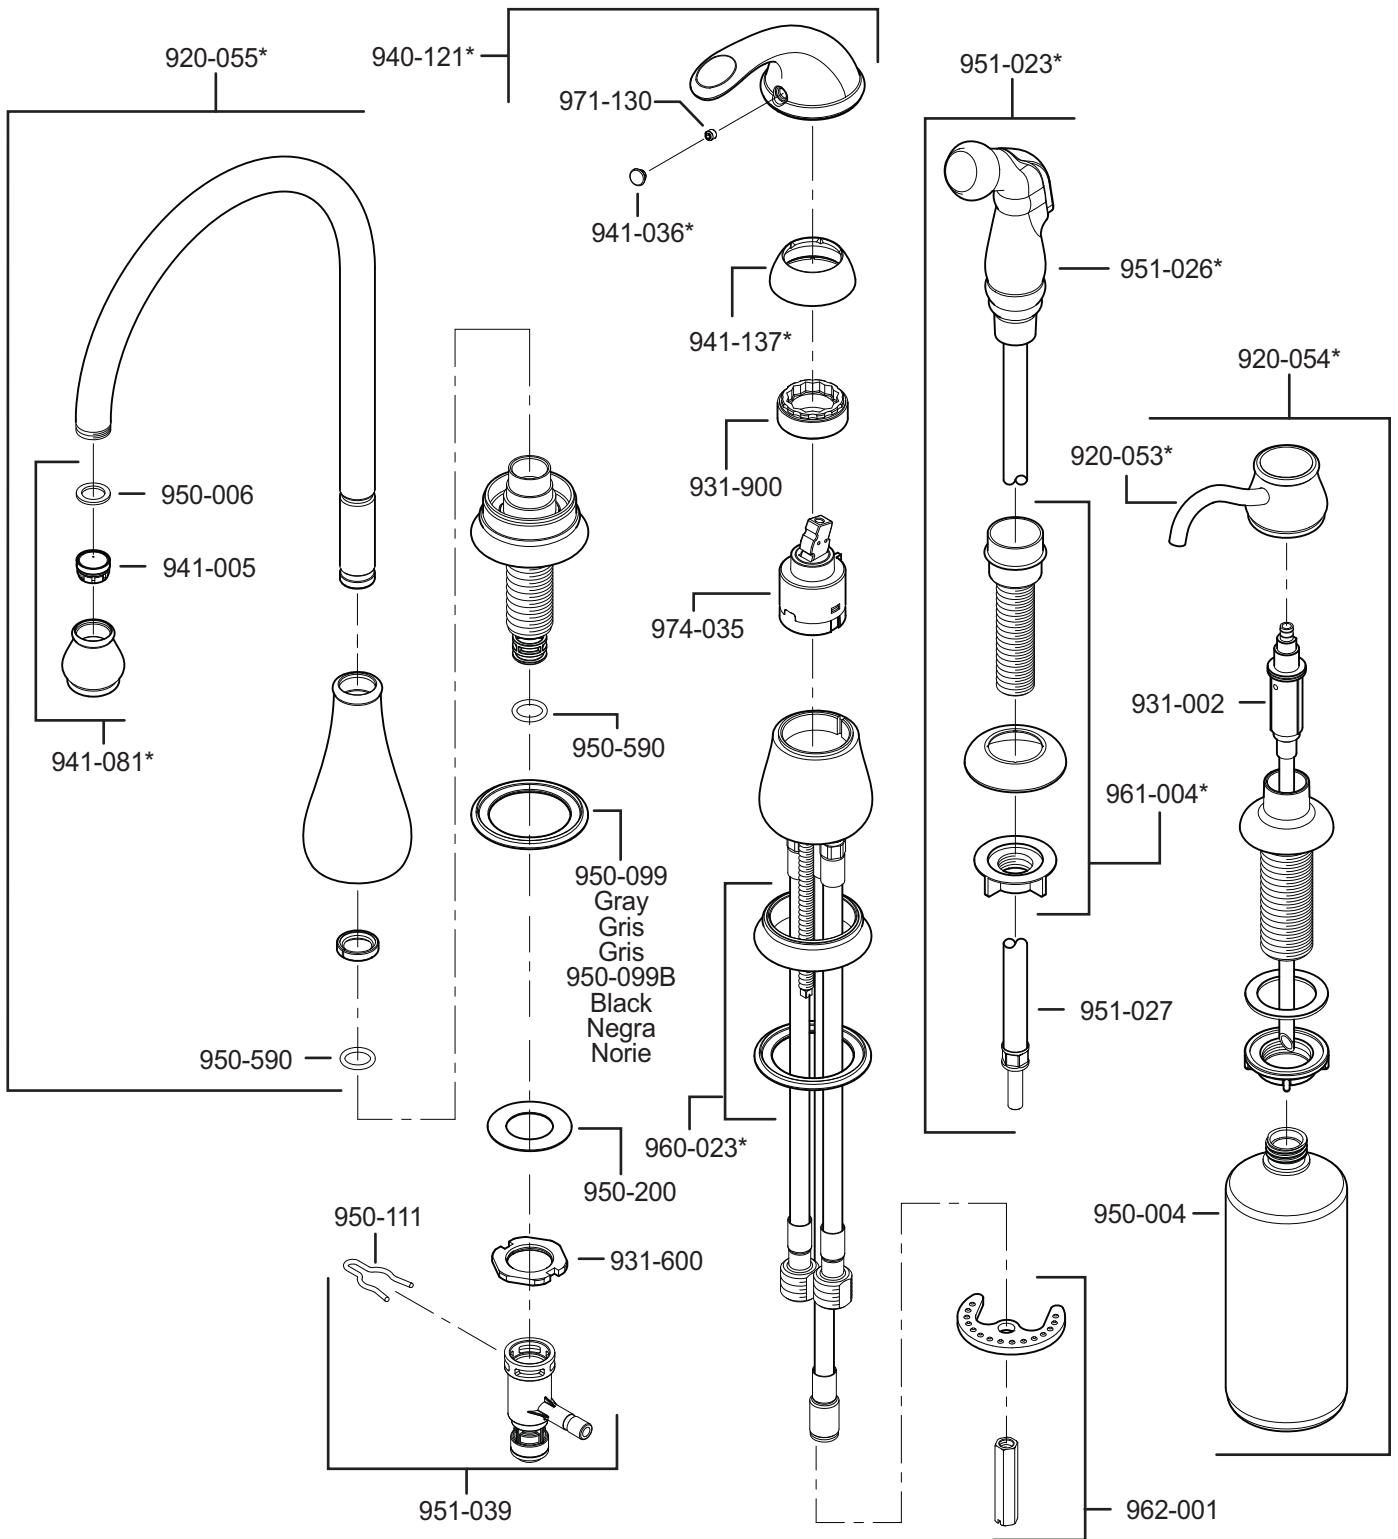

PARTS EXPLOSION

26 Series Treviso™ Kitchen Faucet

FINISHES * Indicates Finish

A Polished Chrome	M Almond	U Rustic Bronze
B Black	N Antique Bronze	V PVD Polished Brass
E Rustic Pewter	P Polished Brass	W White
D PVD Polished Nickel	Q Satin Brass	Y Tuscan Bronze
J PVD Brushed Nickel	R Copper	Z Oil-Rubbed Bronze
K Satin Nickel	S Stainless Steel	
L Satin Stainless	T Biscuit	

All finishes not available on all parts

1-800-PFAUCET www.pricepfister.com
19701 DaVinci, Lake Forest, CA 92610

07/15/08

Price Pfister