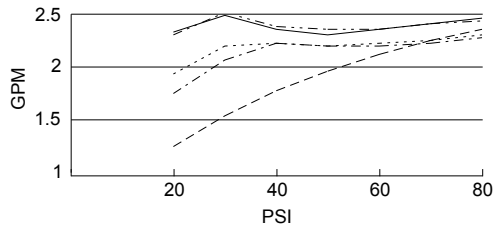

**SPECIFICATIONS**

**VERSA™ 30" SLIDE BAR ASSEMBLY**

**Model**

D461723

**Description**

- 5 function handshower: wide, centerjet, aeration, massage, and wide + centerjet
- With 30" Versa™ slide bar
- 72" metal hose
- 2.5 gpm maximum flow rate @ 80 PSI

**Standards**

- UPC/cUPC
- Energy policy act of 1992

- ASME A112.18.1M

**Flow Rate**

**Warranty**

Danze products are covered by a manufacturer's limited "lifetime" warranty for manufacturing defects.

**Finishes Available**