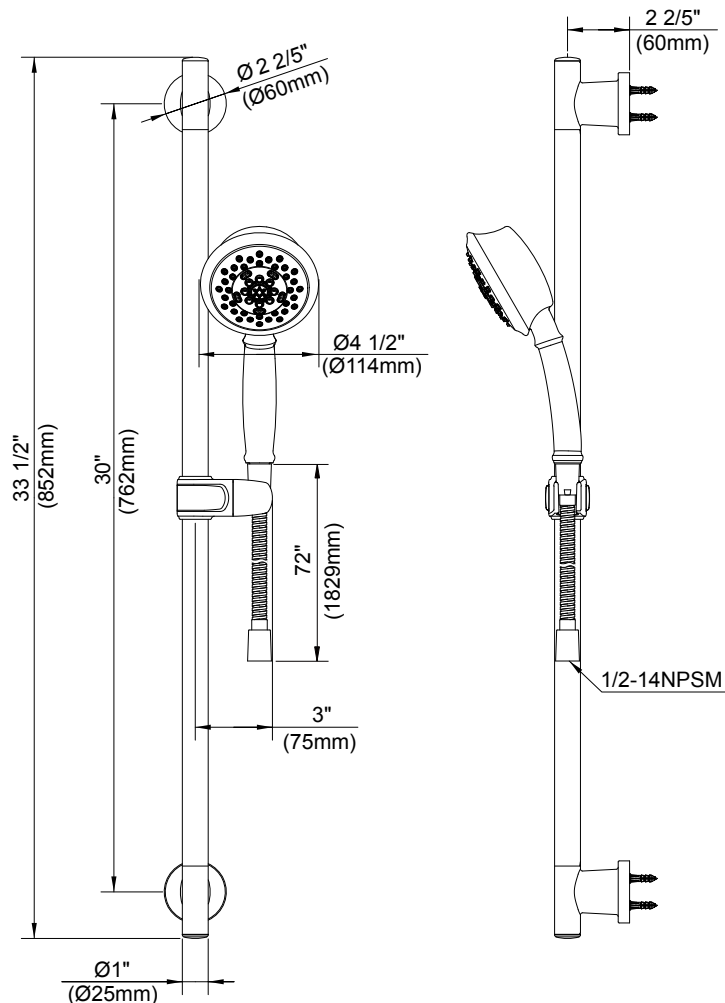

Finishes Available

- Chrome
- Other: Refer to Price List for additional finish