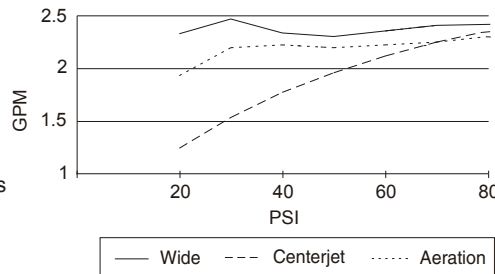

SPECIFICATIONS

BANNOCKBURN™ TRIM ONLY SINGLE HANDLE PRESSURE BALANCE TUB & SHOWER FAUCET

Model

- D500056T (Tub & Shower trim)
- D510556T (Shower only trim)
- D500456T (Pressure balnace valve only trim)

Description

- Boost 3F Showerhead D460048
- 6" metal showerarm
- Diverter on spout
- Use with valve: D1120 series (w/ stops) or D1150 series (w/o stops) or D1125 series (w/ stops) or D1155 series (w/o stops)
- 2.5gpm(9.5L/min) maximum aerator @80 psi

Standards

- UPC/cUPC
- Energy Policy Act of 1992

- ASME A112.18.1M/A112.18.1

- ADA Accessibility Guidelines for Buildings and Facilities - 4.27.4 Controls and Mechanisms

Warranty

Danze products are covered by a manufacturer's limited "lifetime" warranty for manufacturing defects.

Flow Rate

Finishes Available

- Chrome
- Other: Refer to Price List for additional finish