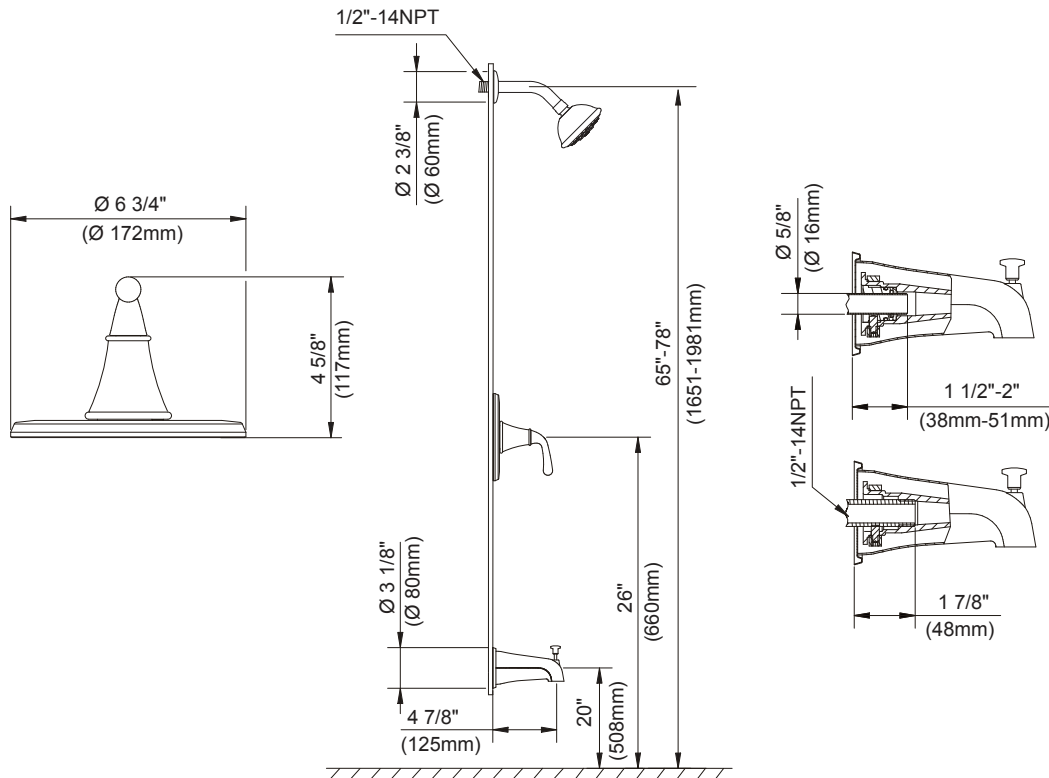

Submittal Information:

Job Name: _____
Contractor: _____

Location: _____
Contact #: _____