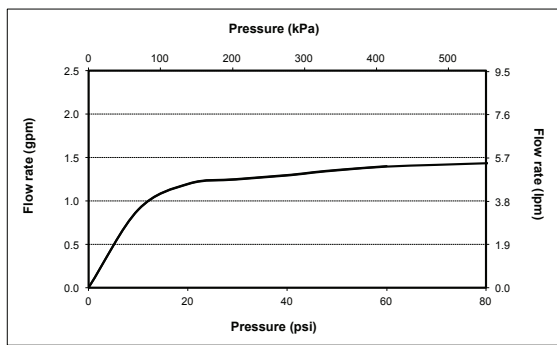

Vivian Alta® Widespread Lavatory Faucet with Lever Handles

FEATURES

- Watersense certified low flow 1.5 gpm (5.7 lpm)
- Brass construction
- Ceramic disk valve cartridges
- Accommodates 6" -12" spread
- Metal pop-up drain assembly included
- ADA compliant

PRODUCT SPECIFICATION

The widespread lavatory faucet shall have a maximum flow rate of 1.5 gpm (5.7 lpm). Product shall have lever handles. Product shall have a brass construction. Product shall have ceramic disk valve cartridges. Product shall accommodate 6" -12" spread. Product shall include metal pop-up drain assembly. Product shall be **TOTO Model TL220DD1H#_____**.

TL220DD1H

Vivian Alta® Widespread Lavatory Faucet with Lever Handles

SPECIFICATIONS

- Warranty Lifetime Limited Warranty (Residential Use)
One Year (Commercial Use)
- Material Brass
- Shipping Dimensions 11-1/4" x 8-1/4" x 6"
- Shipping Weight 8.2 lbs.
- Maximum Flow Rate 1.5 gpm (5.7 lpm)