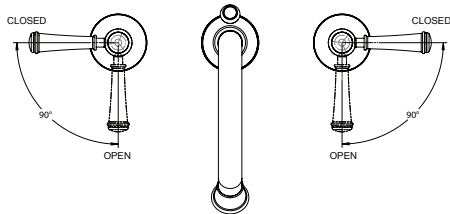

Vivian Alta® Widespread Lavatory Faucet with Lever Handles

FEATURES

- Watersense certified low flow 1.5 gpm (5.7 lpm)
- Brass construction
- Ceramic disk valve cartridges
- Accommodates 6" -12" spread
- Metal pop-up drain assembly included
- ADA compliant

PRODUCT SPECIFICATION

The widespread lavatory faucet shall have a maximum flow rate of 1.5 gpm (5.7 lpm). Product shall have lever handles. Product shall have a brass construction. Product shall have ceramic disk valve cartridges. Product shall accommodate 6" -12" spread. Product shall include metal pop-up drain assembly. Product shall be **TOTO Model TL220DD1H#_____**.

TL220DD1H

Vivian Alta® Widespread Lavatory Faucet with Lever Handles

SPECIFICATIONS

- Warranty Lifetime Limited Warranty (Residential Use)
One Year (Commercial Use)
- Material Brass
- Shipping Dimensions 11-1/4" x 8-1/4" x 6"
- Shipping Weight 8.2 lbs.
- Maximum Flow Rate 1.5 gpm (5.7 lpm)

TOTO

These dimensions and specifications are subject to change without notice