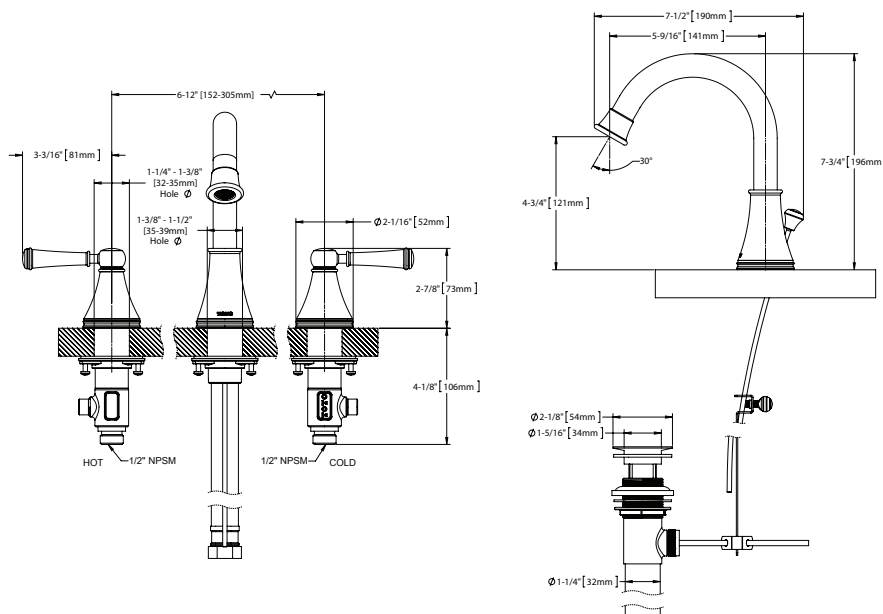

Vivian Alta® Widespread Lavatory Faucet with Lever Handles

FEATURES

- Watersense certified low flow 1.5 gpm (5.7 lpm)
- Brass construction
- Ceramic disk valve cartridges
- Accommodates 6" -12" spread
- Metal pop-up drain assembly included
- ADA compliant

PRODUCT SPECIFICATION

The widespread lavatory faucet shall have a maximum flow rate of 1.5 gpm (5.7 lpm). Product shall have lever handles. Product shall have a brass construction. Product shall have ceramic disk valve cartridges. Product shall accommodate 6" -12" spread. Product shall include metal pop-up drain assembly. Product shall be **TOTO Model TL220DD1H#_____**.

TL220DD1H

Vivian Alta® Widespread Lavatory Faucet with Lever Handles

SPECIFICATIONS

- Warranty Lifetime Limited Warranty (Residential Use)
One Year (Commercial Use)
- Material Brass
- Shipping Dimensions 11-1/4" x 8-1/4" x 6"
- Shipping Weight 8.2 lbs.
- Maximum Flow Rate 1.5 gpm (5.7 lpm)