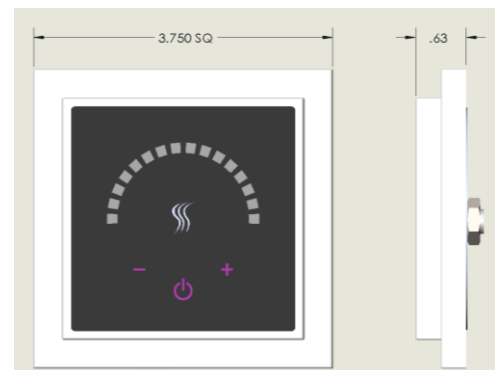

Finish Chart:

Select desired finish and replace XX with code. No-Touch Aromatherapy steam head and control finishes.

PC = Polished Chrome	PN = Polished Nickel
SC = Satin Chrome	SN = Satin Nickel
PB = Polished Brass	BN = Black Nickel
SB = Satin Brass	AN = Antique Nickel
AB = Antique Brass	PG = Polished Gold
COP = Polished Copper	ORB = Oil Rubbed Bronze
ACOP = Antique Copper	WHT = White

Product Specification:

The user interface control shall be 3.75” x 3.75” x 0.63” in dimension. The Control shall be made from billet aluminum and includes the ability to operate and control: Smart Steam and PowerFlush™ System, using 100% networked digital technology.

Shipping Information:

Weight..... 4 lbs.
 Length.....12 in.
 Width.....12 in.
 Height.....6 in.

Styling Information:

The control and steam head are shown in Modern

Modern Edge

For any further assistance please contact
 ThermaSol at 800.776.0711 or
sales@thermasol.com