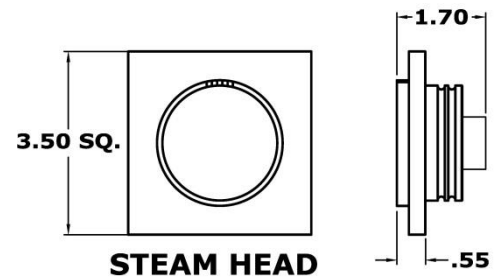

Installation Notes:

The control should be installed 60” inches from the floor of the shower, inside the shower only, and away from the steam head.

The steam head should be installed 12” inches from the floor and 6” from any wall. Locate as far as possible from the bathing seating area or location of the users and not below any fixtures.

Product Specification:

The user interface control shall be 3.75” x 3.75” x 0.63” in dimension. The Control shall be made from billet aluminum and includes the ability to operate and control: Smart Steam and PowerFlush™ System, using 100% networked digital technology.

Shipping Information:

Weight..... 4 lbs.
 Length.....12 in.
 Width.....12 in.
 Height.....6 in.

Styling Information:

The control and steam head are shown in Modern

Modern Edge

For any further assistance please contact
 ThermaSol at 800.776.0711 or
sales@thermasol.com