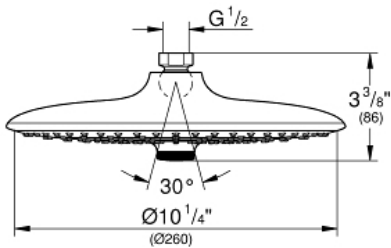

Product Description: Head shower 3 sprays

Standard Specification:

- Rain, SmartRain, Jet
- 10" Diameter
- Rotating ball joint $\pm 15^\circ$
- 1/2" Connection thread
- **GROHE EcoJoy** 1.8 gpm (6.6 l/min) flow limiter
- **GROHE DreamSpray** perfect spray pattern
- **GROHE StarLight** chrome finish
- **SpeedClean**® anti-lime system
- Inner WaterGuide for a longer life
- Suitable for instantaneous heater
- Min. recommended pressure: 15 psi

Color:

- 26456000 StarLight Chrome